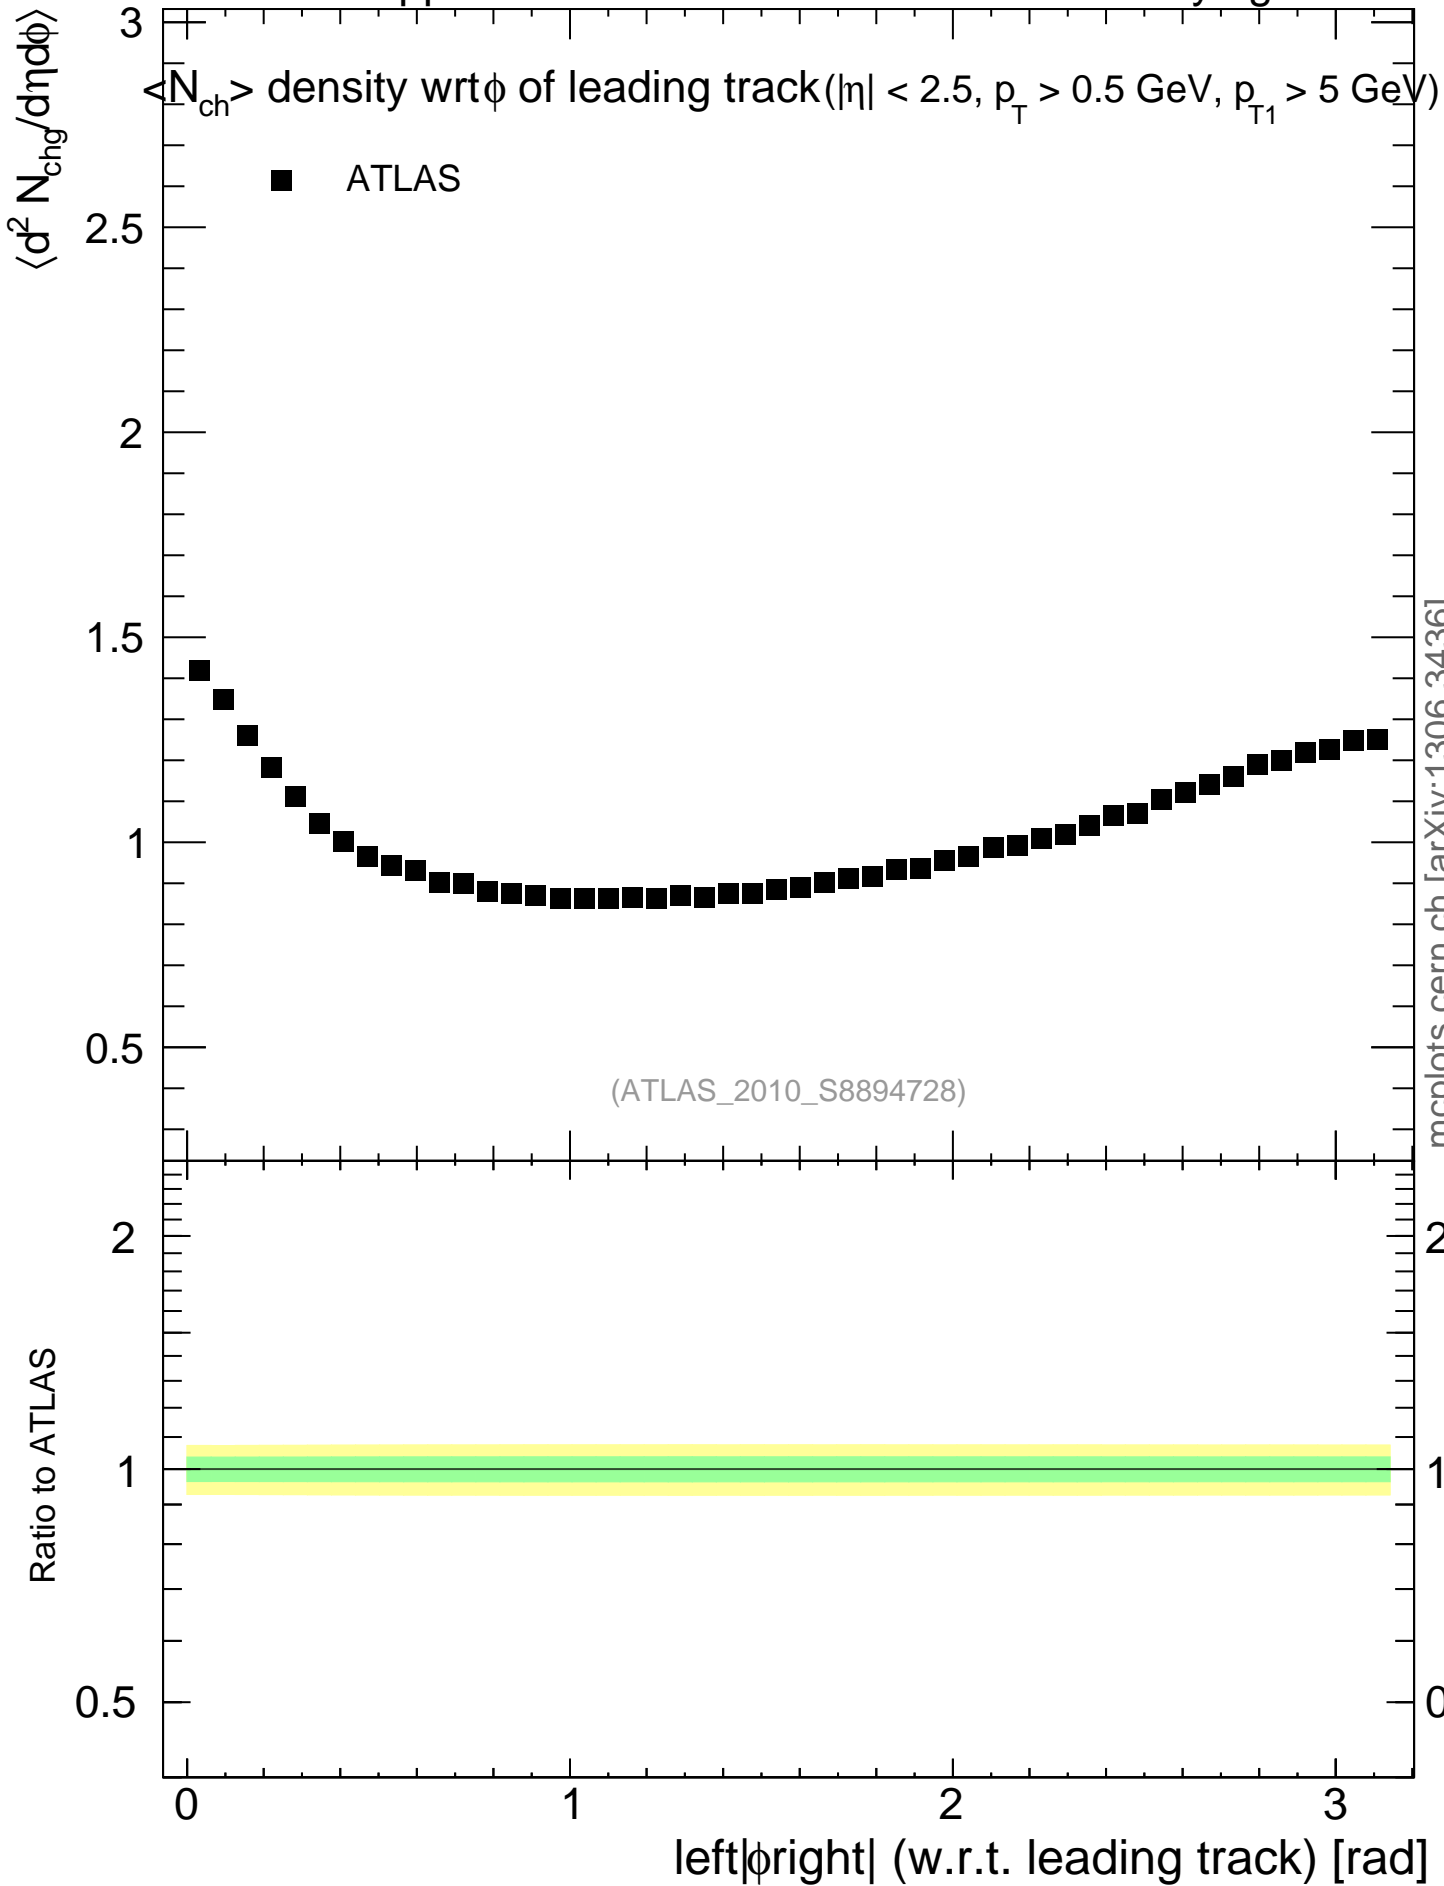

7000 GeV pp

Underlying Event

mcplots.cern.ch [arXiv:1306.3436]