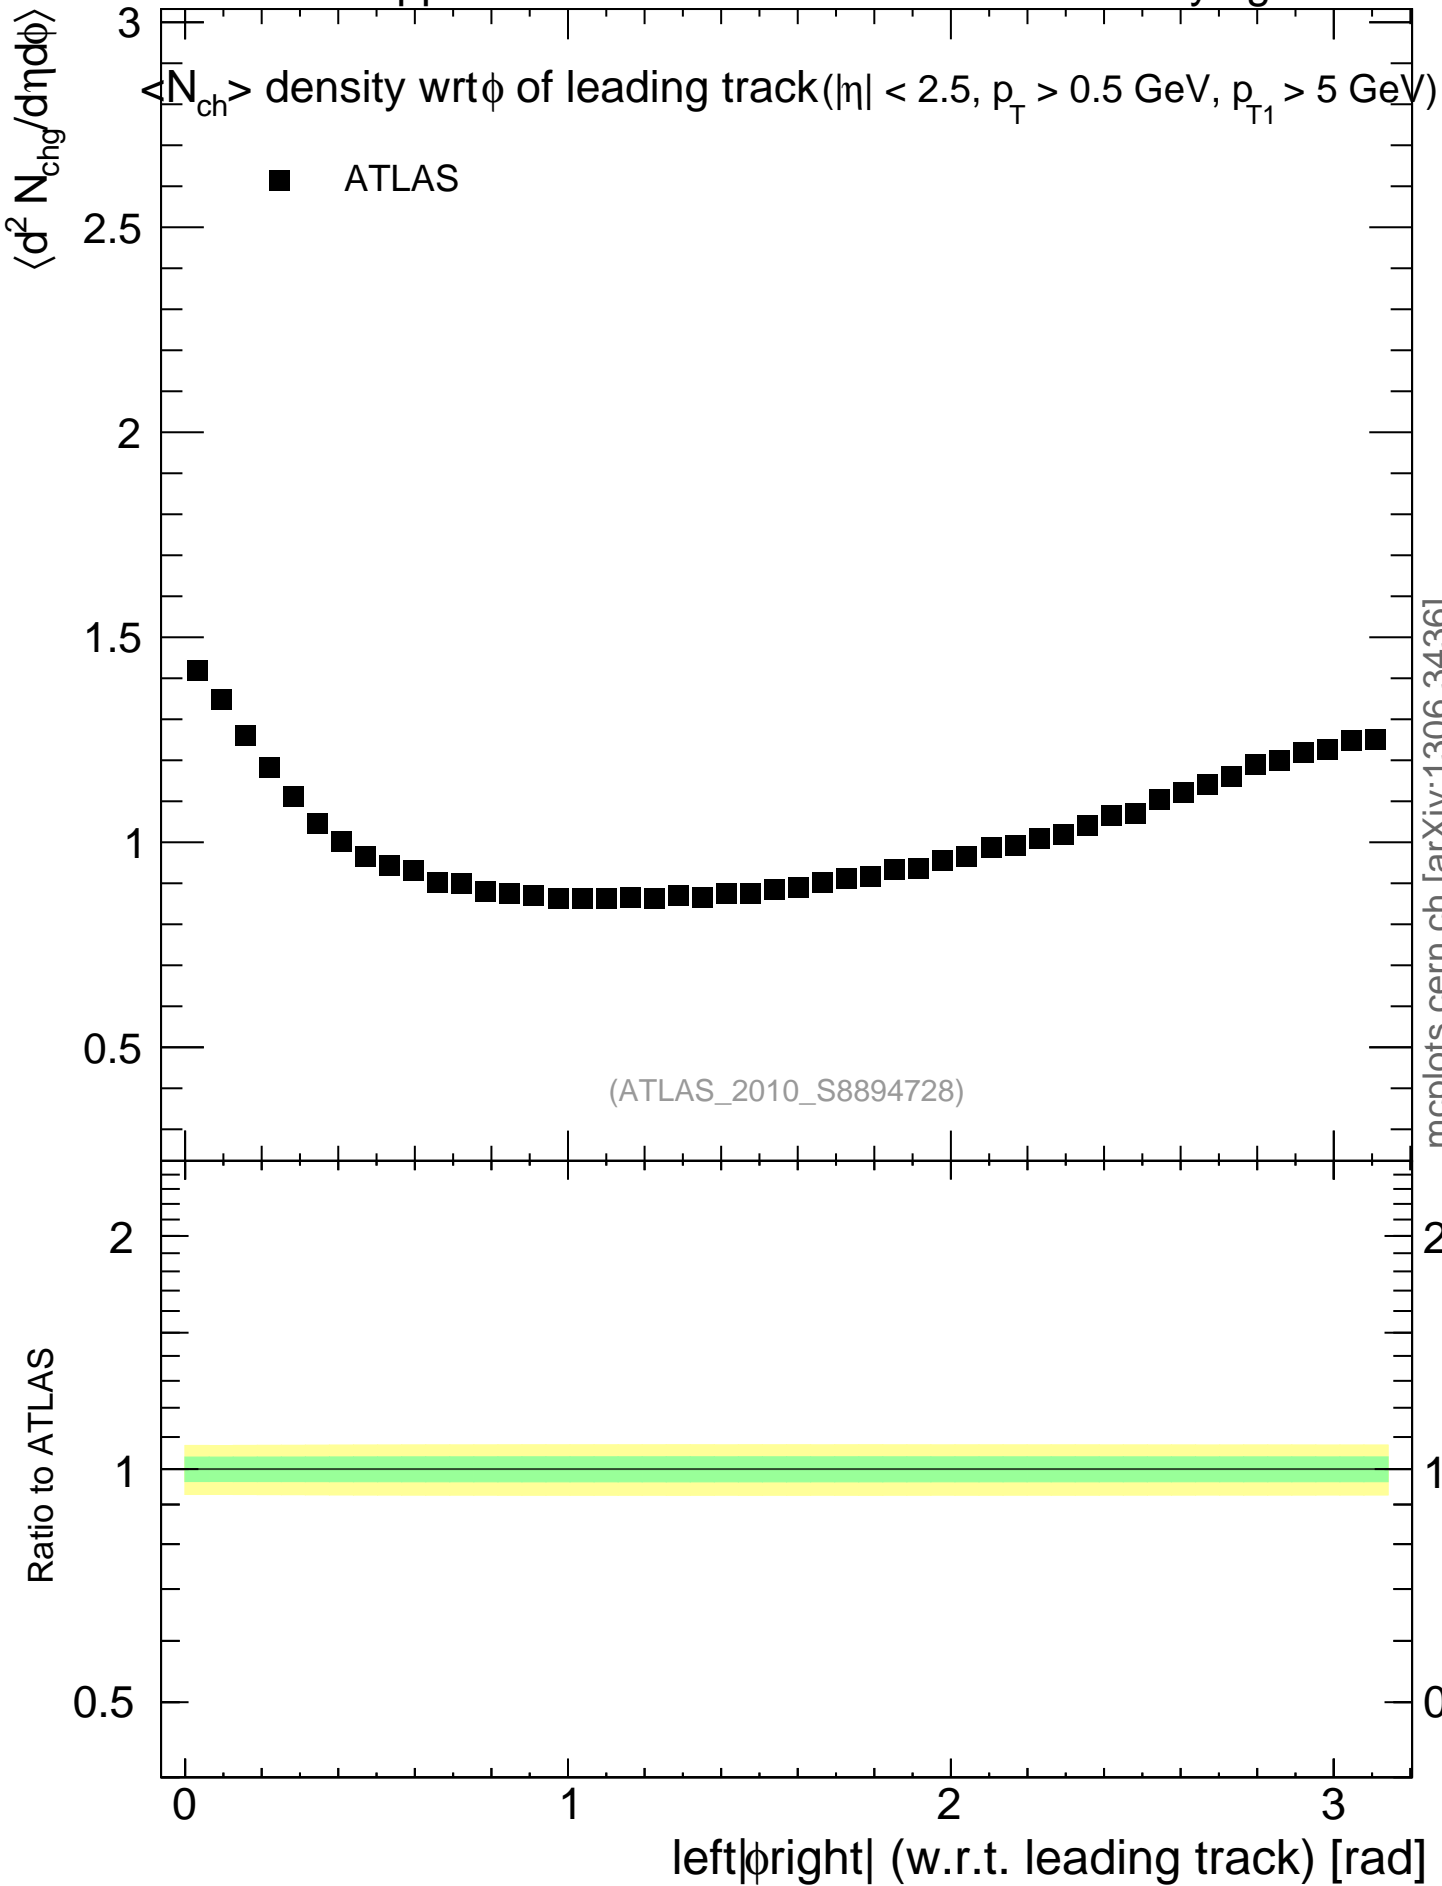

7000 GeV pp

Underlying Event

mcplots.cern.ch [arXiv:1306.3436]