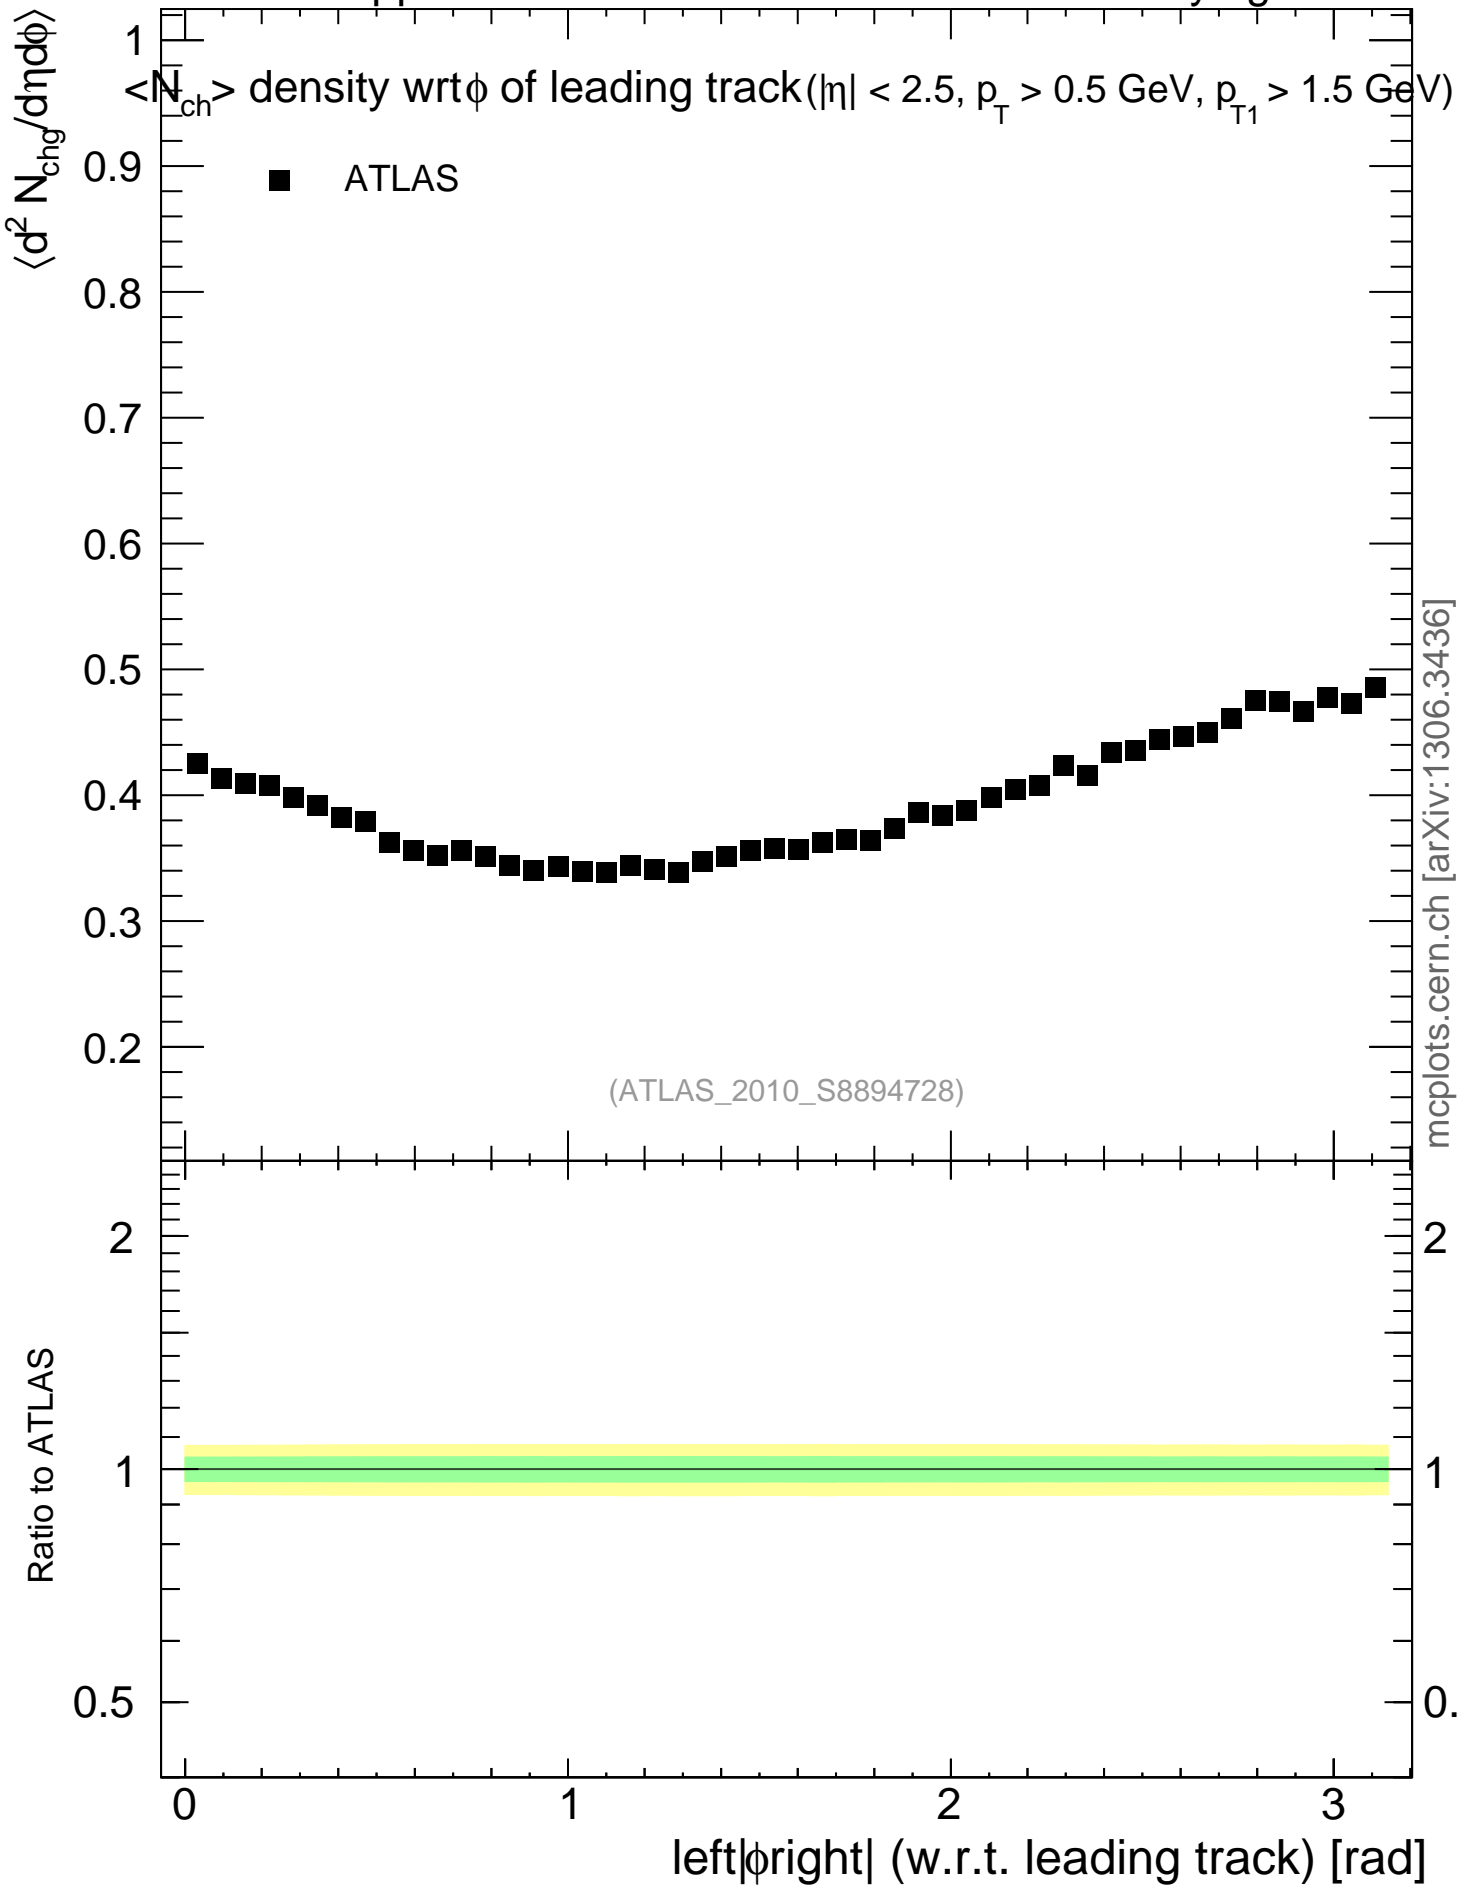

900 GeV pp

Underlying Event

mcplots.cern.ch [arXiv:1306.3436]