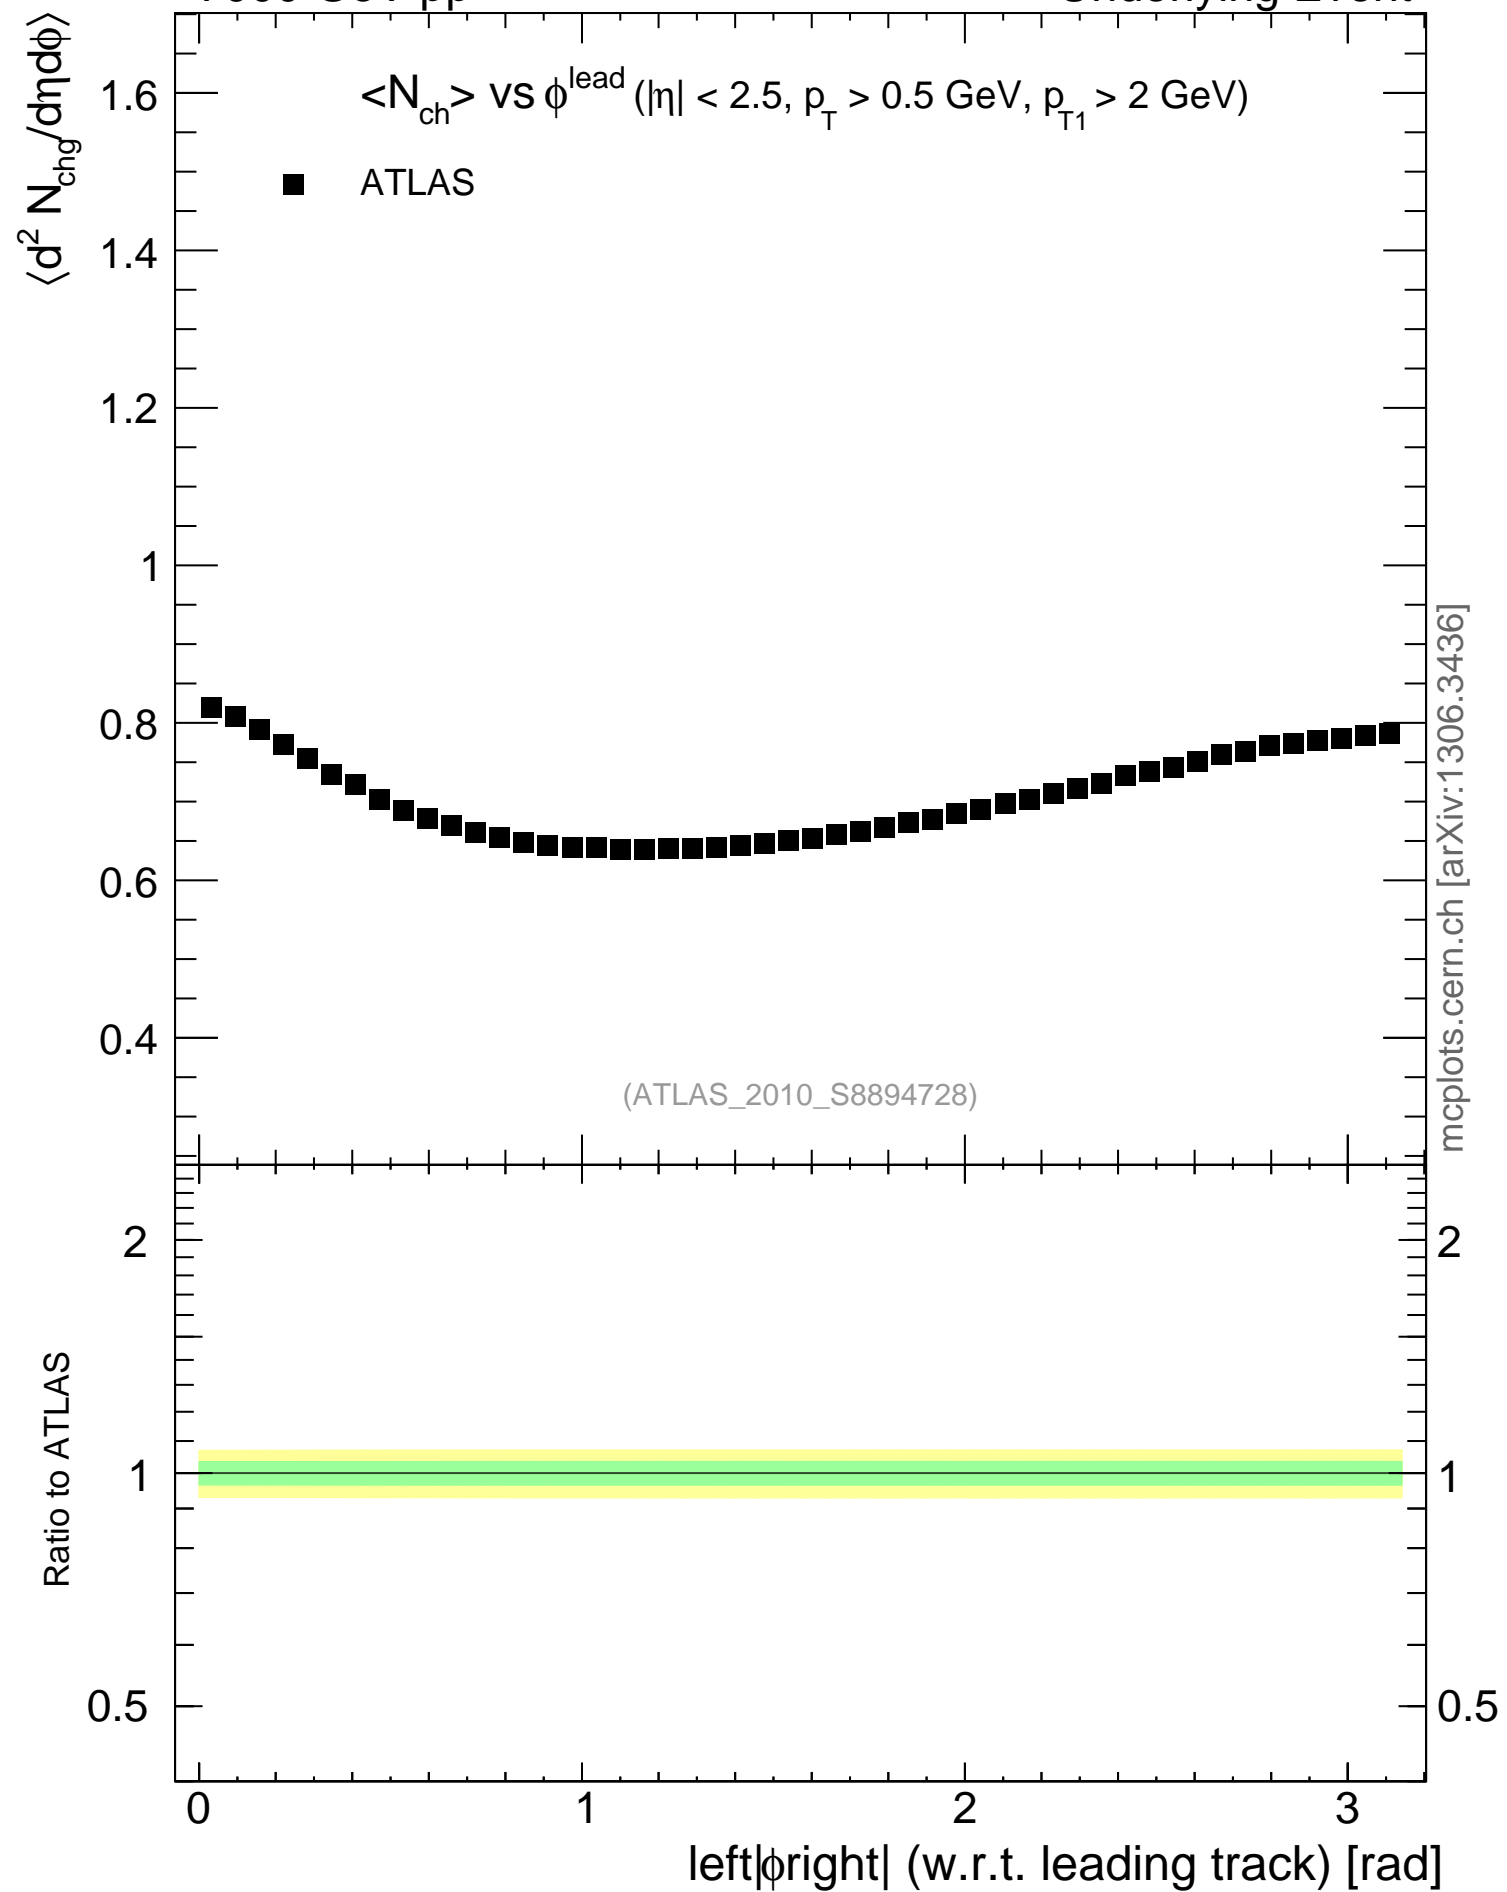

7000 GeV pp

Underlying Event

mcplots.cern.ch [arXiv:1306.3436]