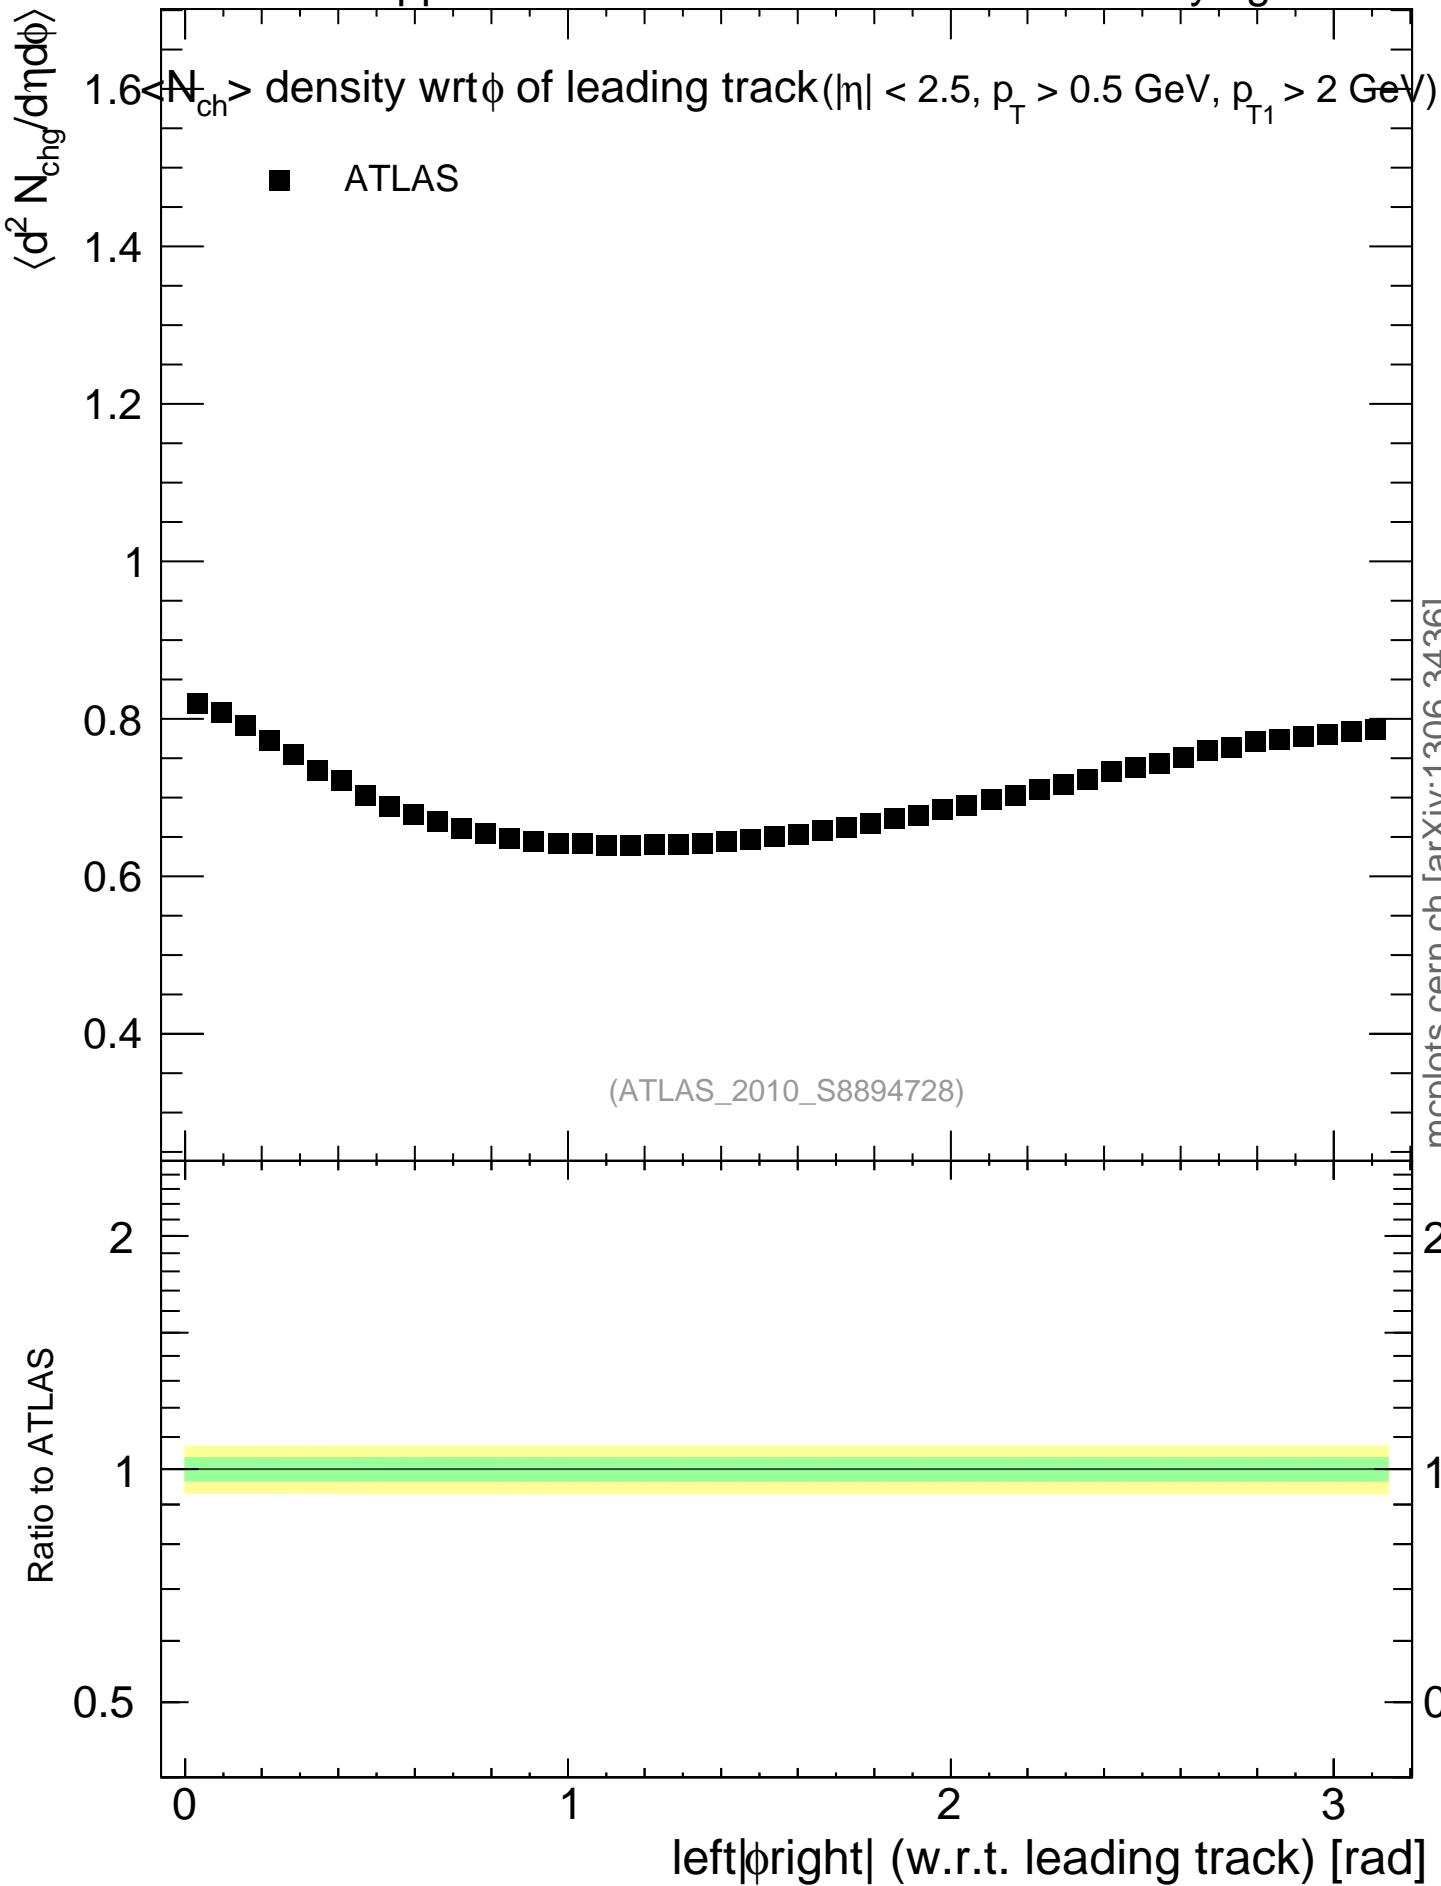

7000 GeV pp

Underlying Event

mcplots.cern.ch [arXiv:1306.3436]