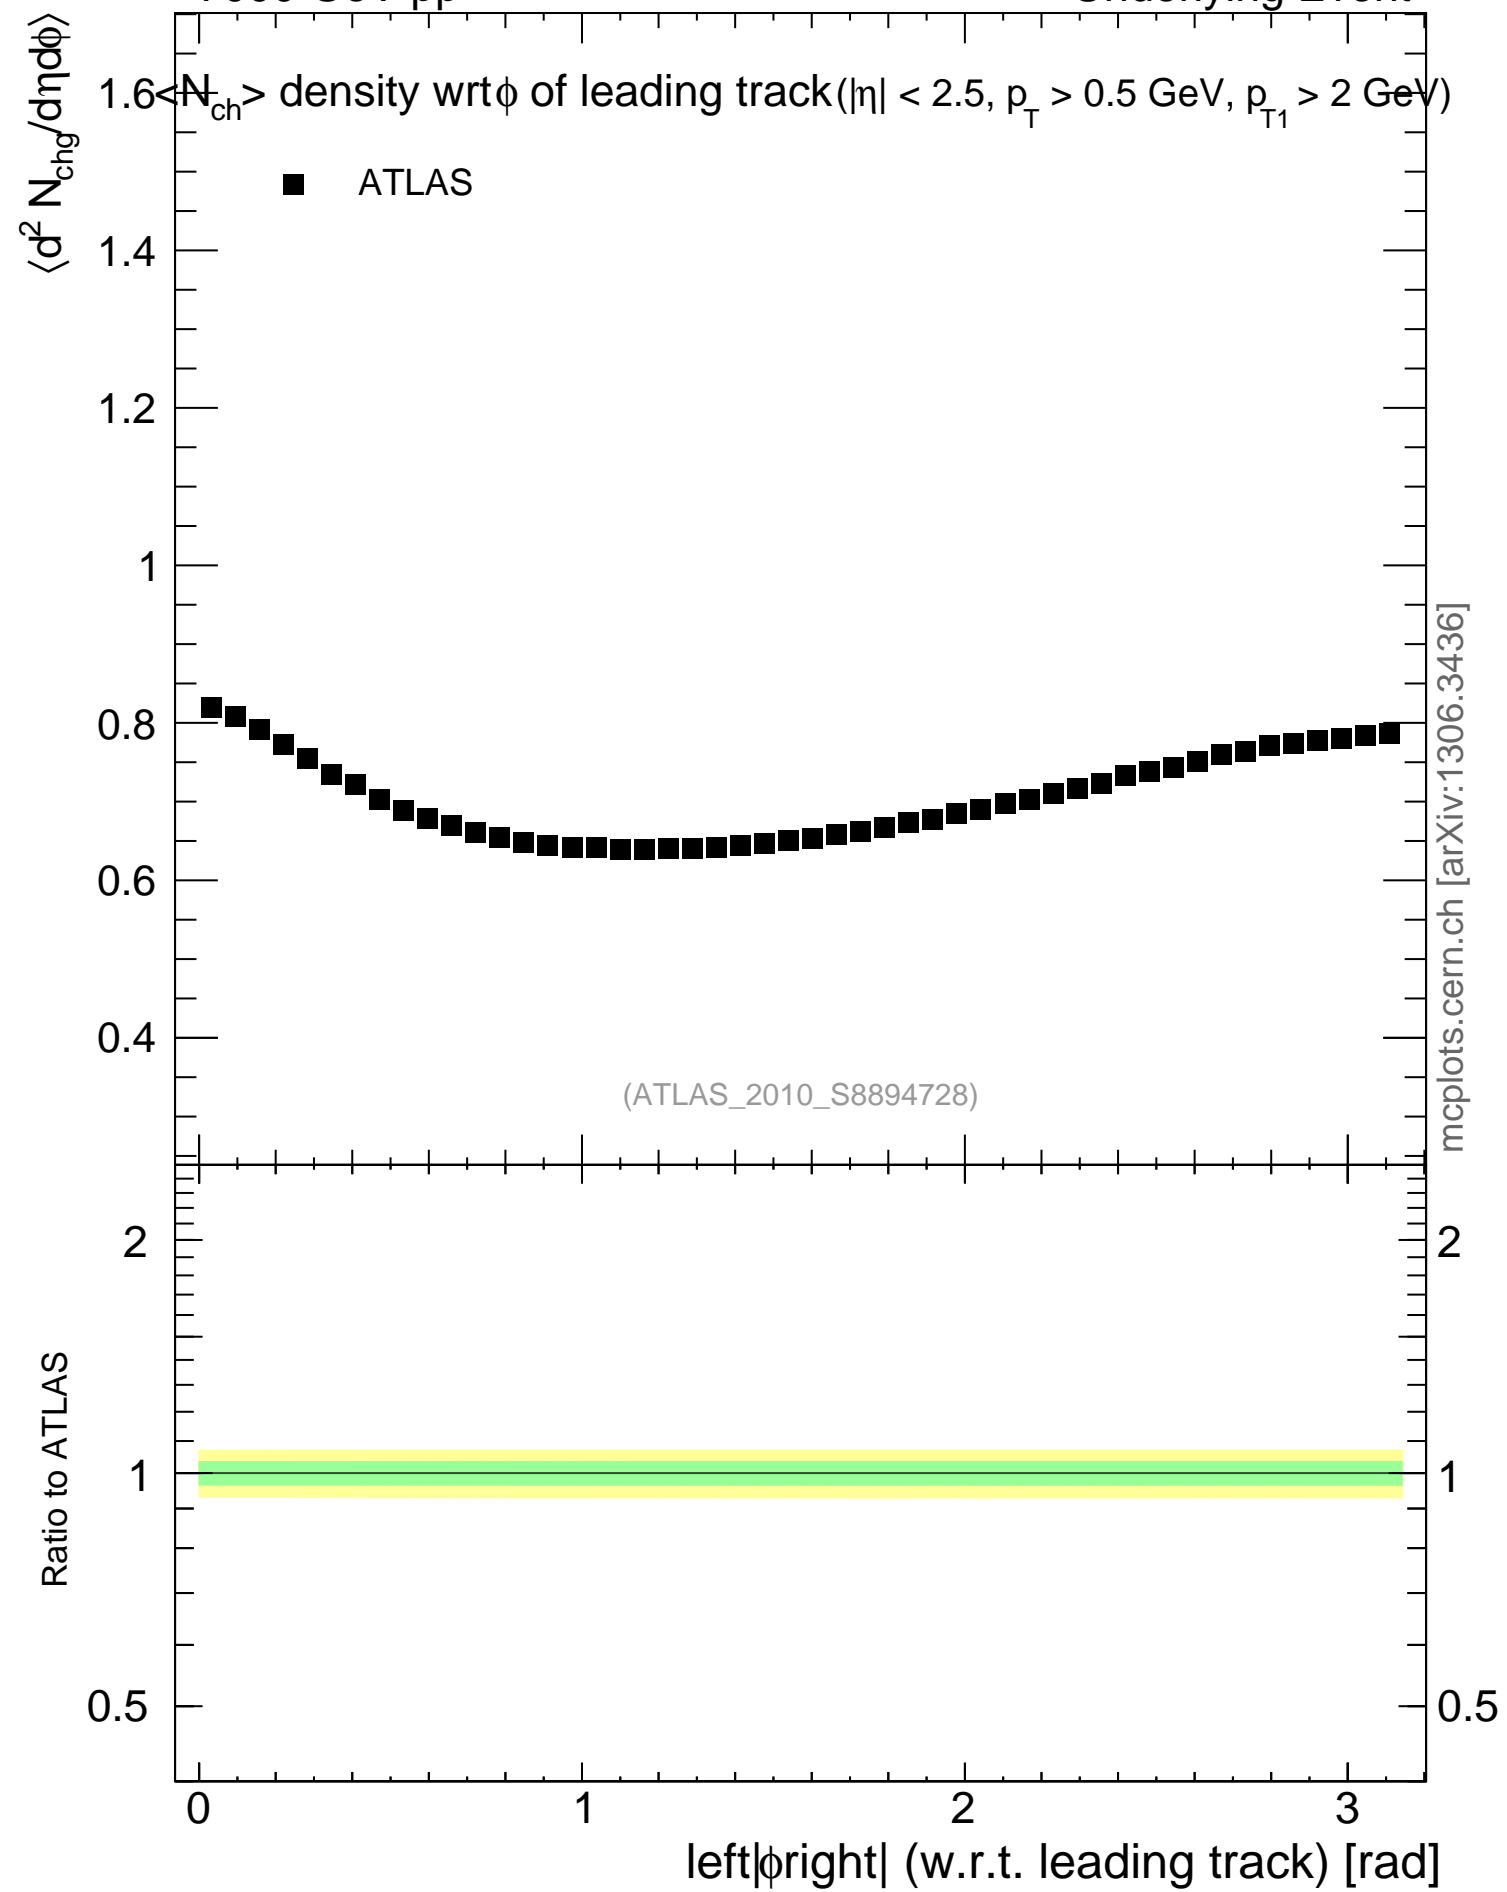

7000 GeV pp

Underlying Event

mcplots.cern.ch [arXiv:1306.3436]