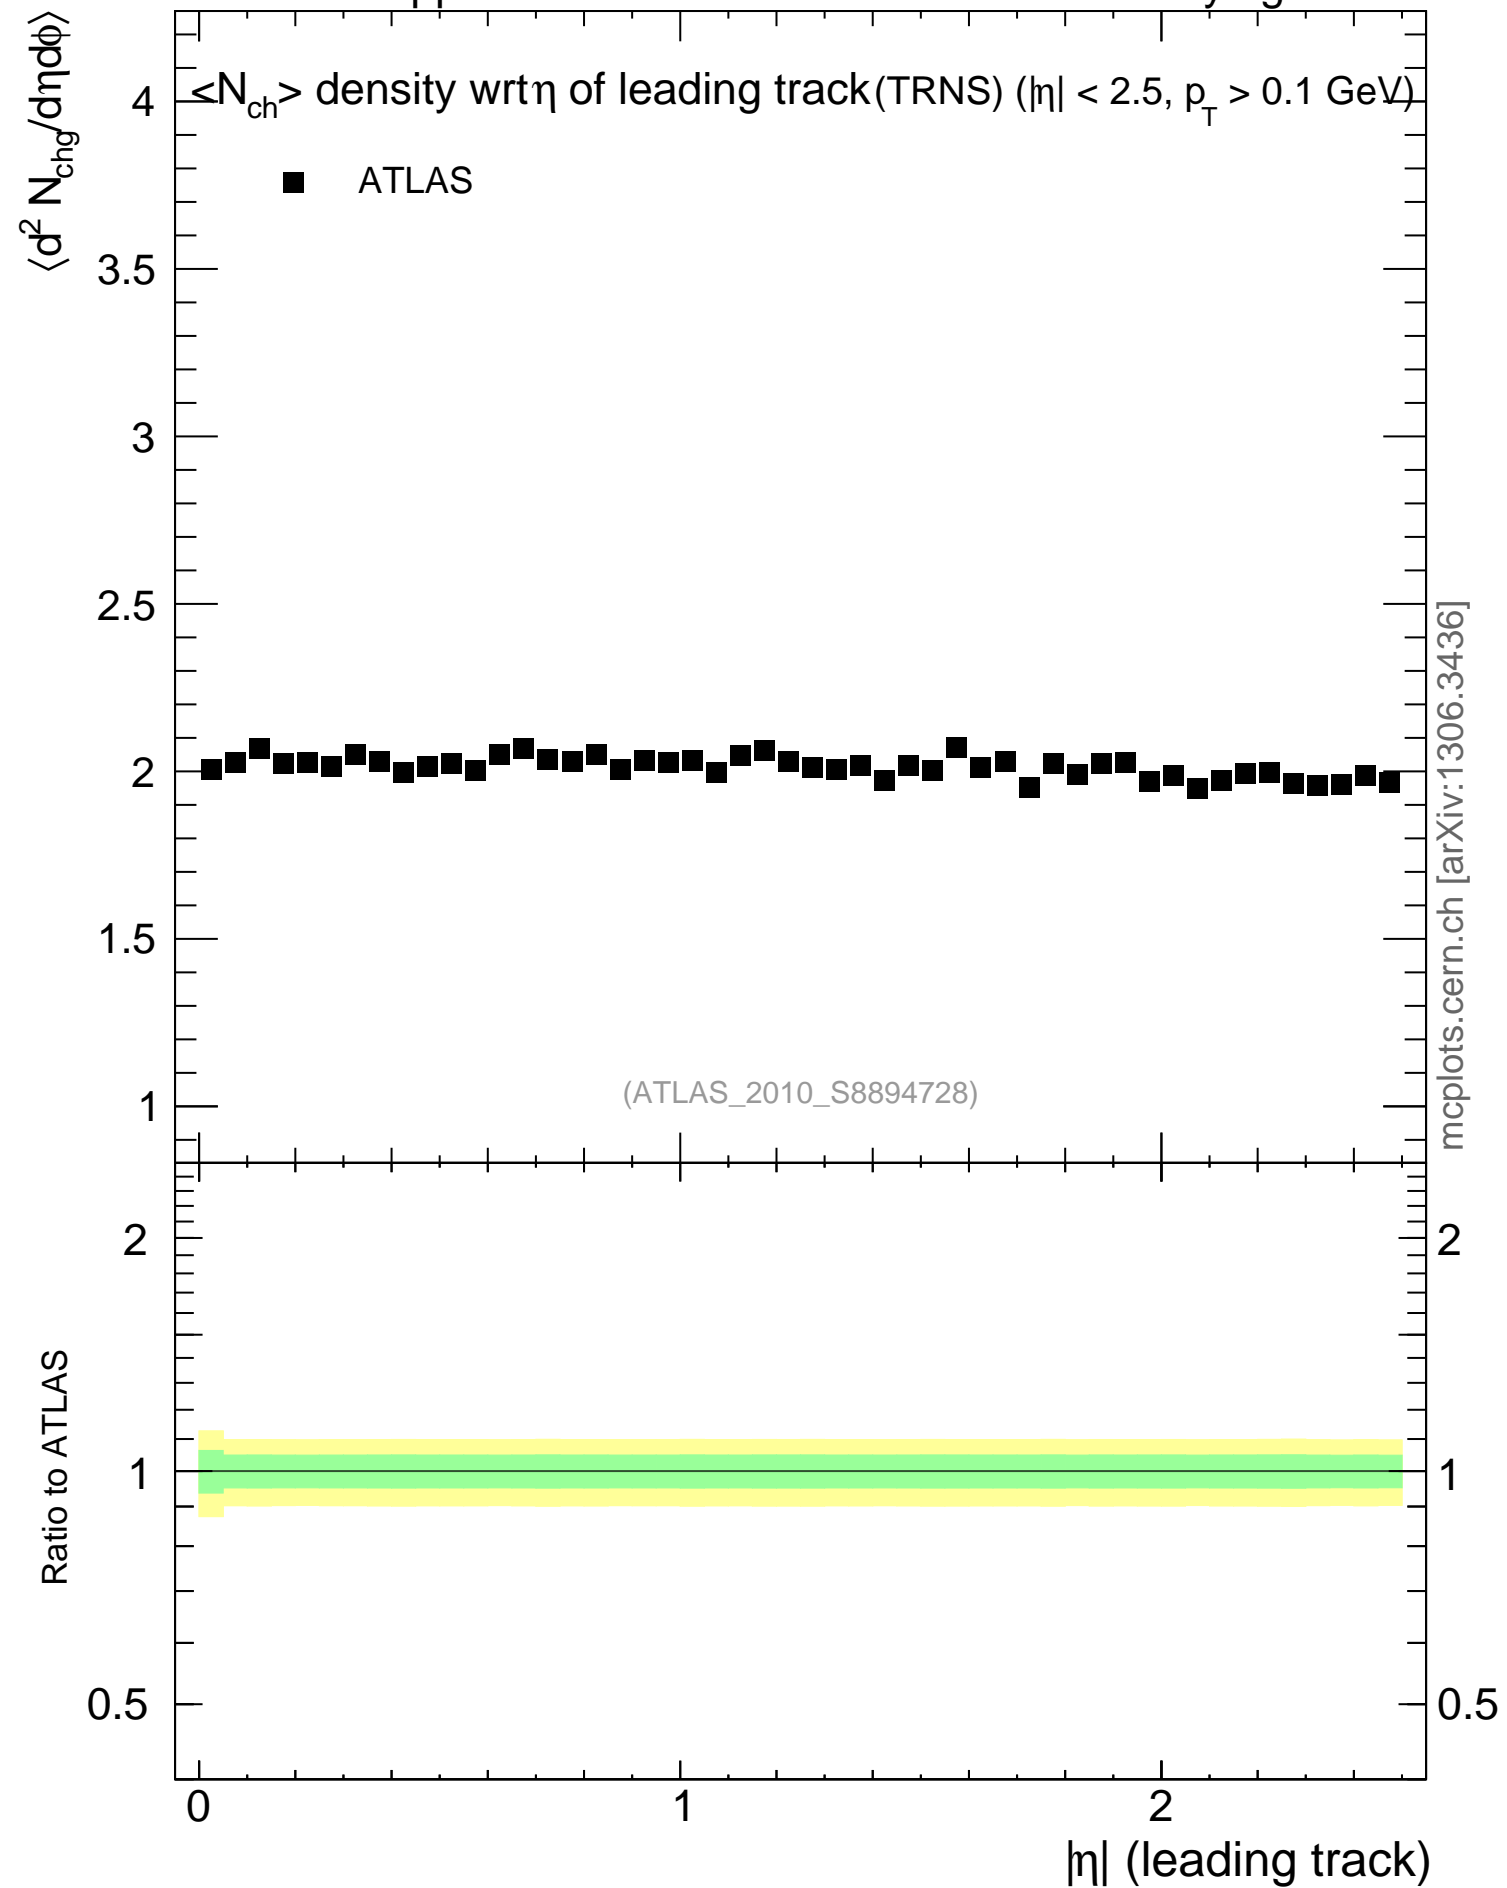

7000 GeV pp

Underlying Event

mcplots.cern.ch [arXiv:1306.3436]