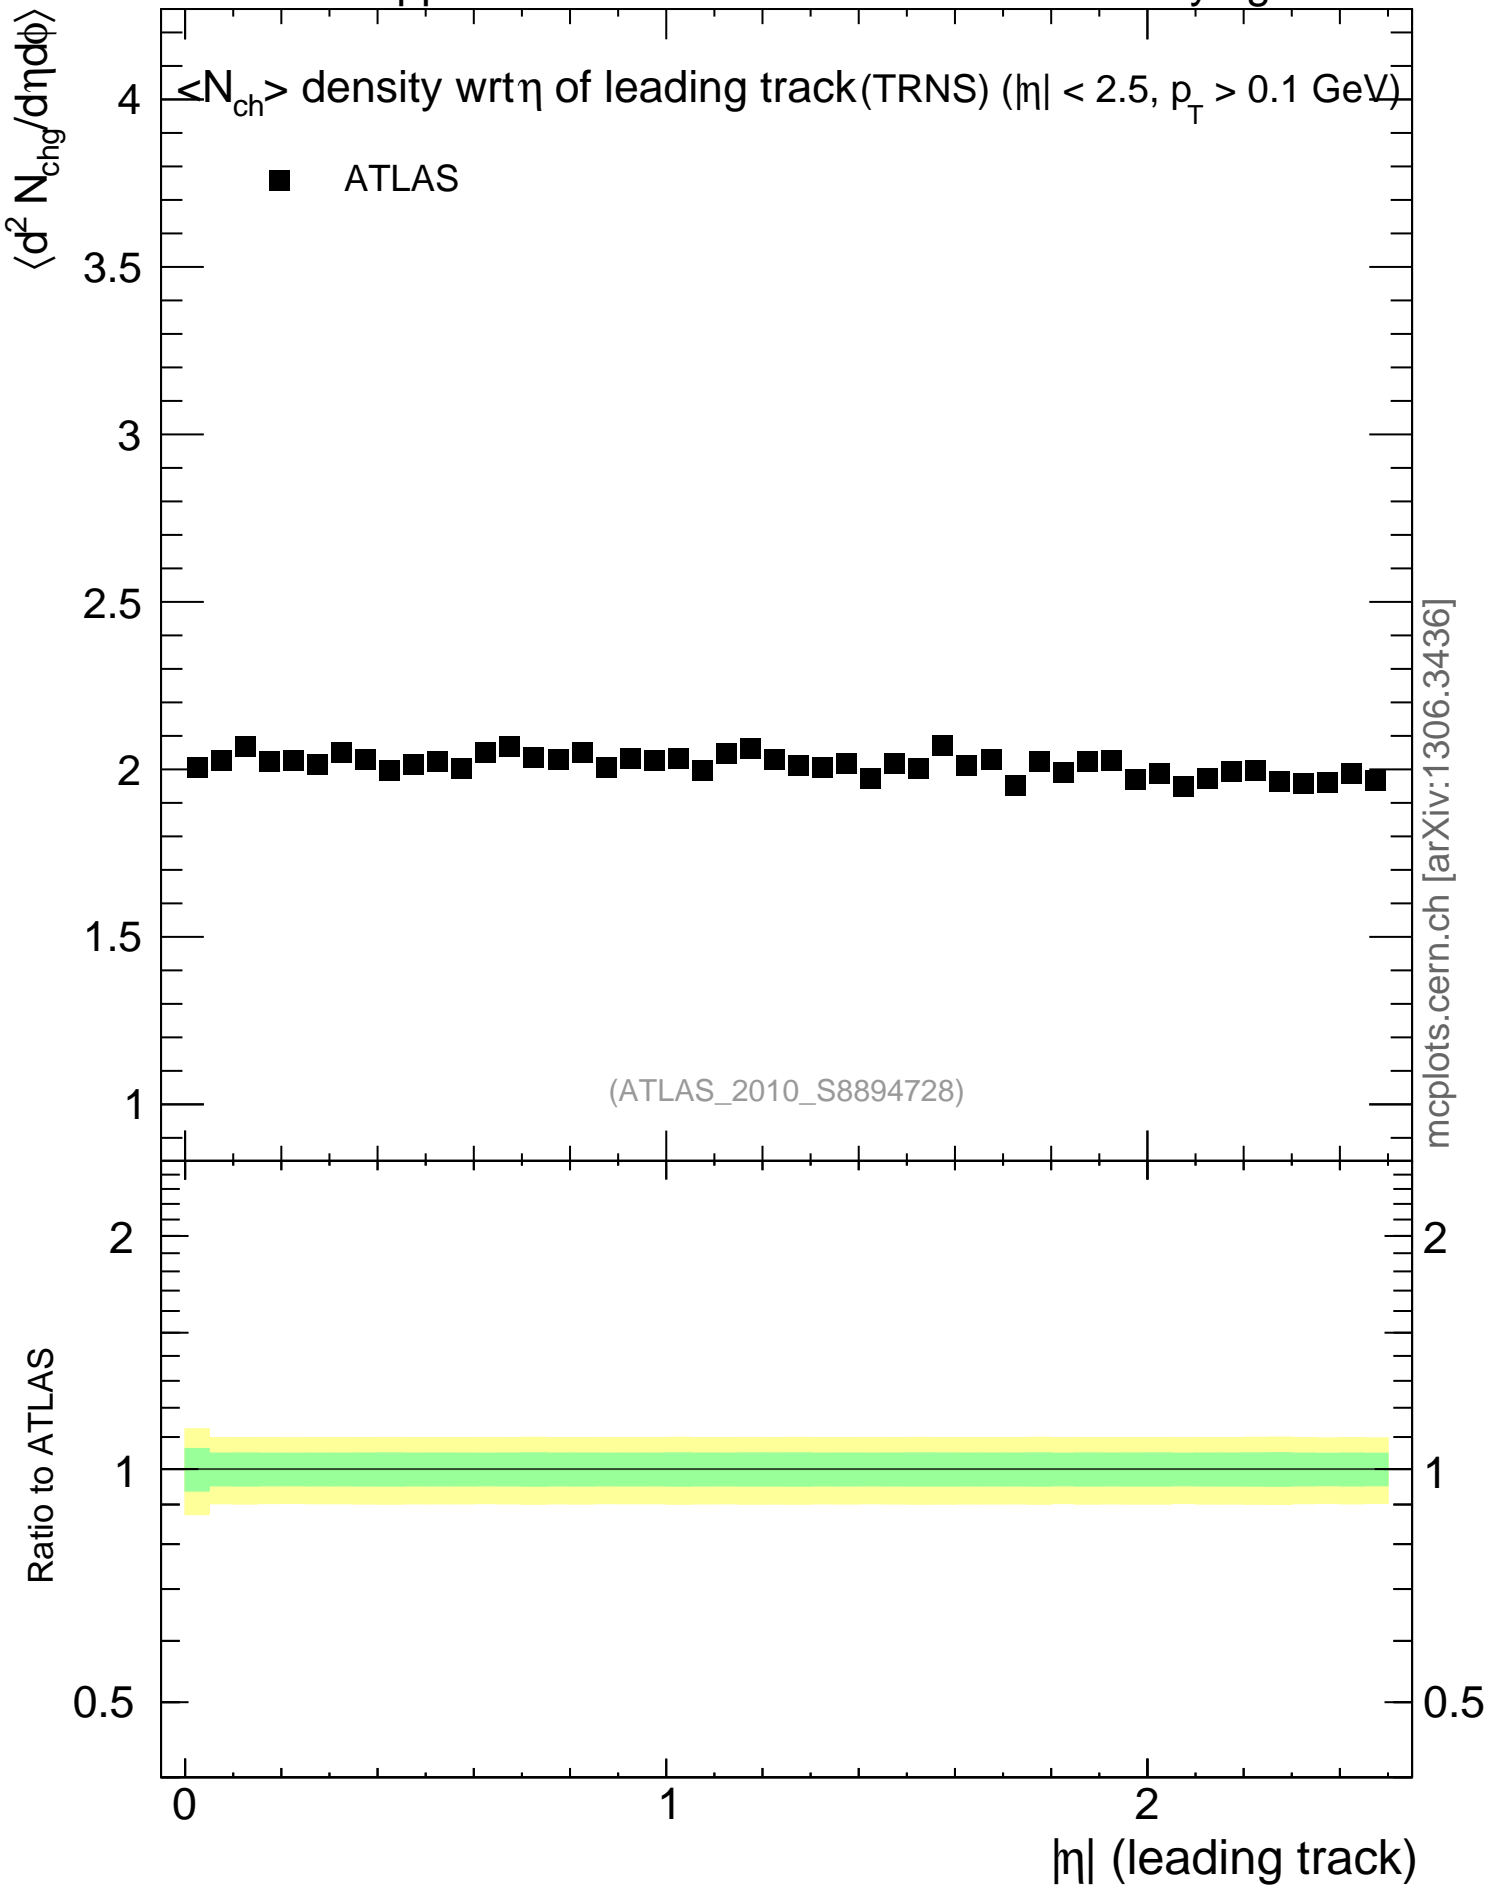

7000 GeV pp

Underlying Event

mcplots.cern.ch [arXiv:1306.3436]