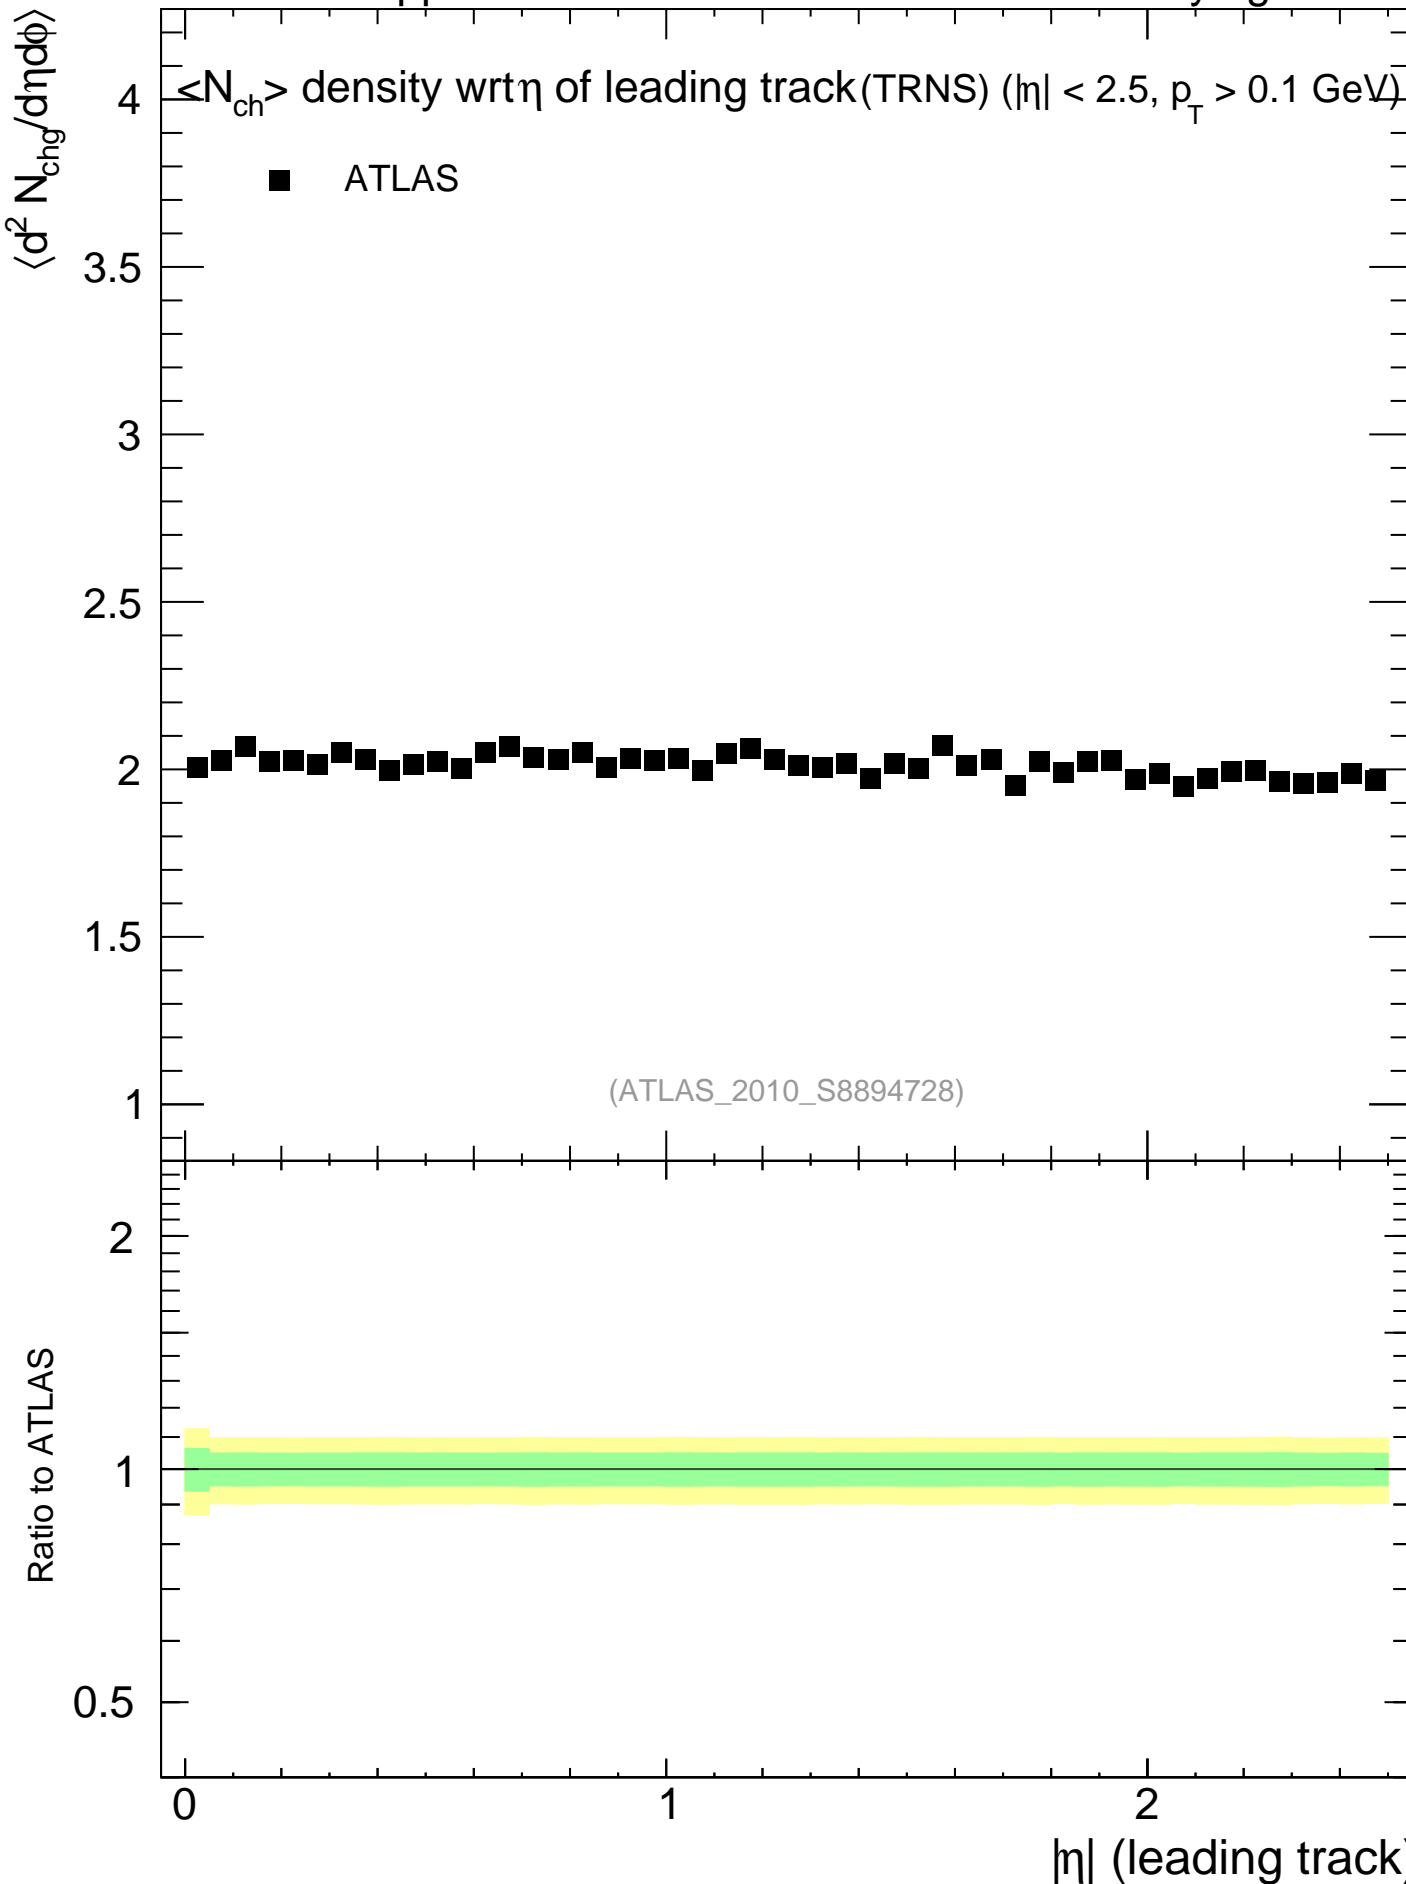

7000 GeV pp

Underlying Event

mcplots.cern.ch [arXiv:1306.3436]