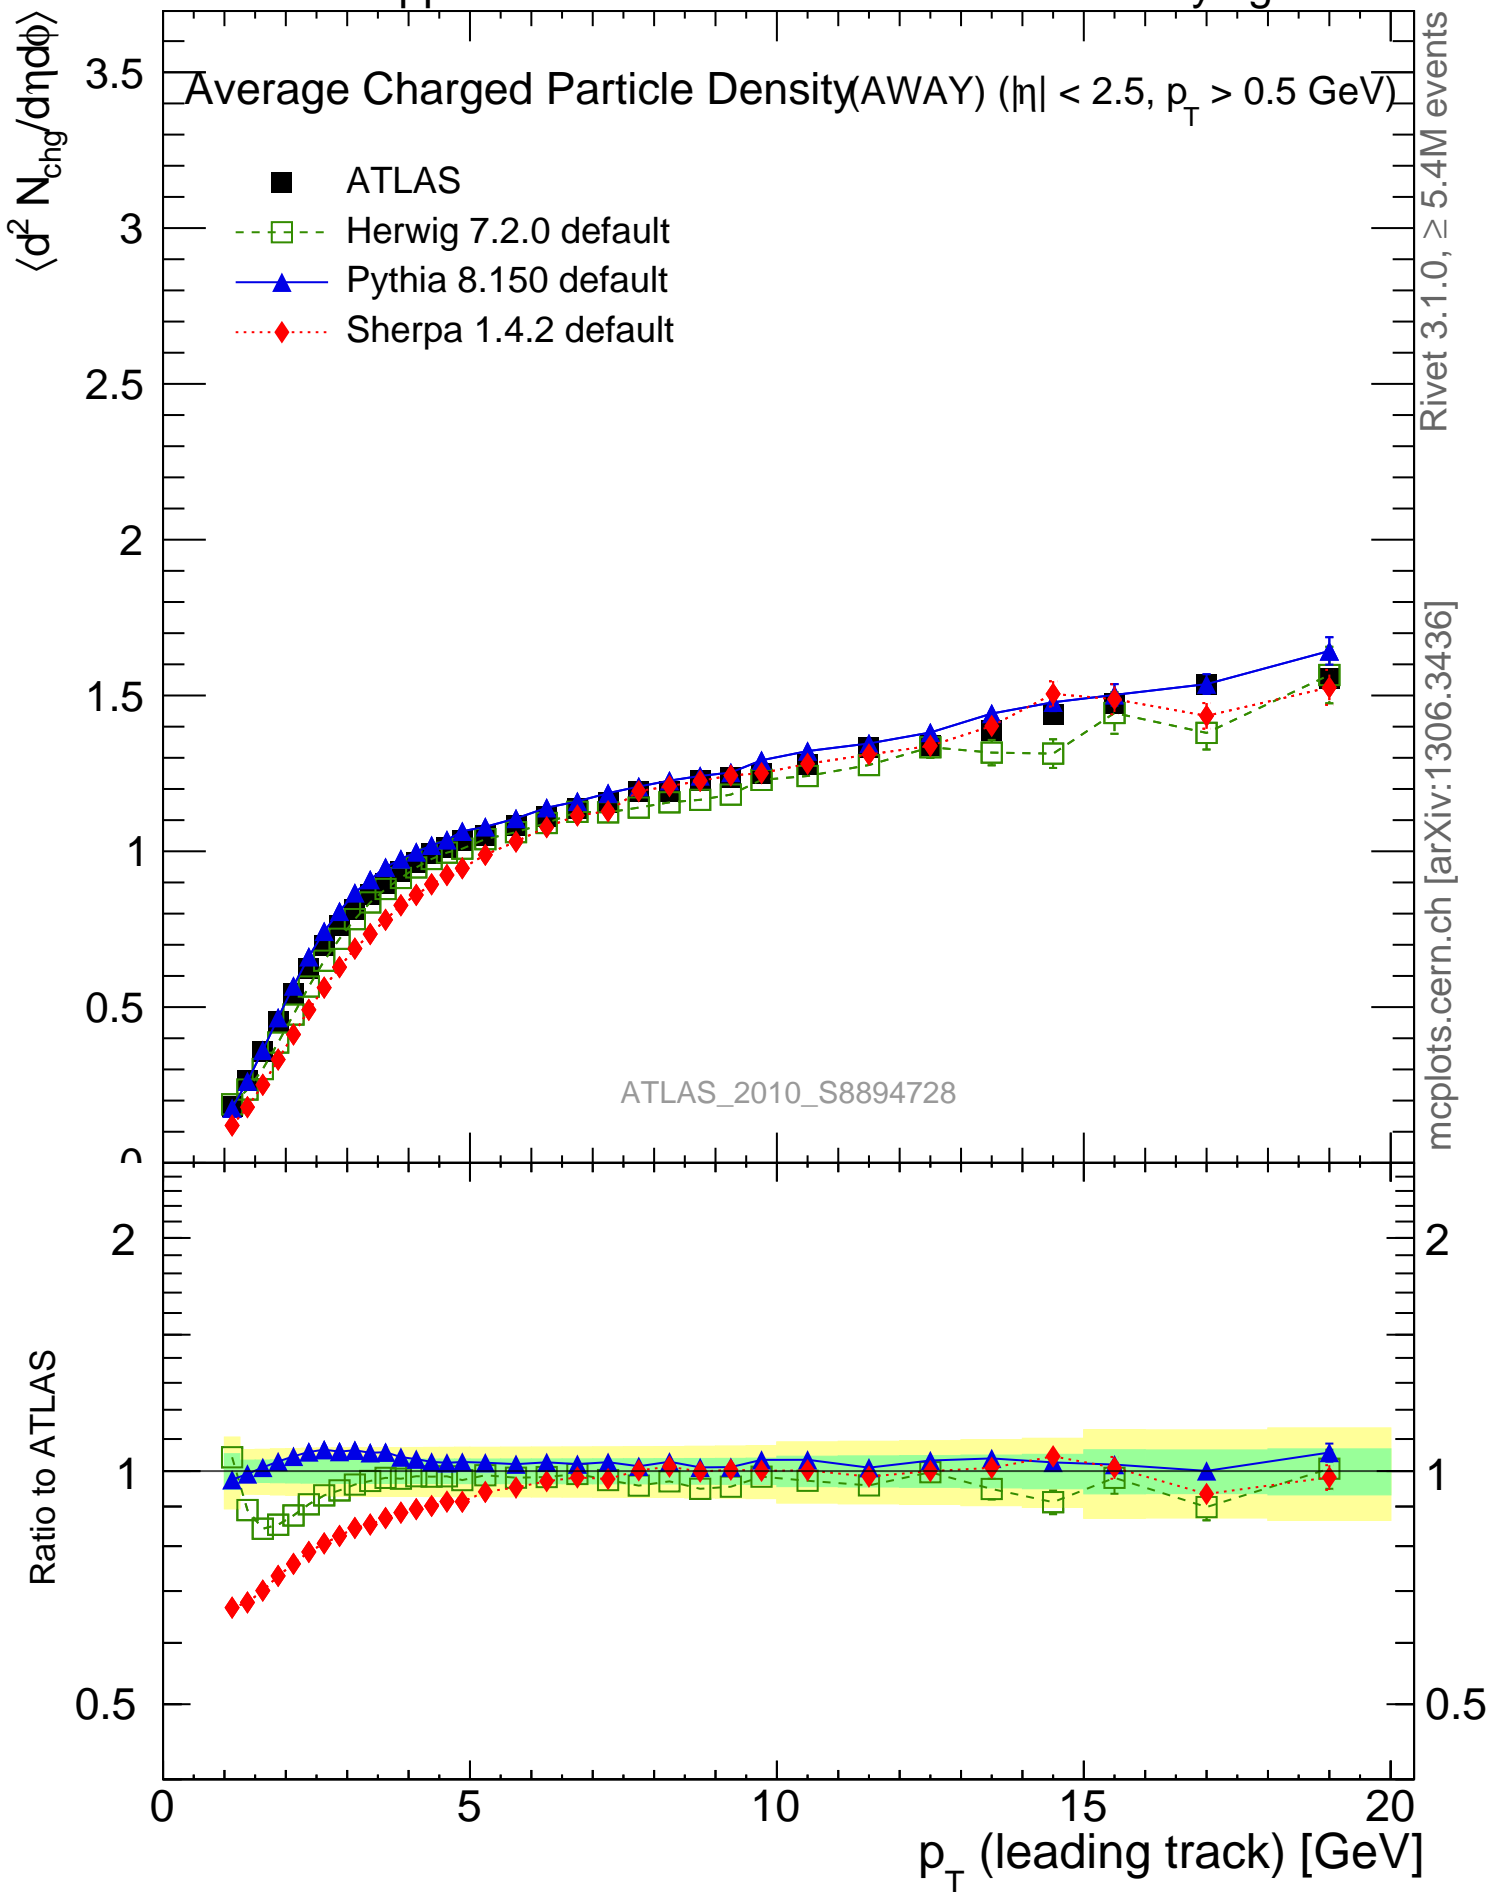

7000 GeV pp

Underlying Event

Average Charged Particle Density(AWAY) ($|\eta| < 2.5, p_T > 0.5$ GeV)

- ATLAS
- - □ Herwig 7.2.0 default
- - ▲ Pythia 8.150 default
- - ◆ Sherpa 1.4.2 default

0

5

10

15

20

 p_T (leading track) [GeV]