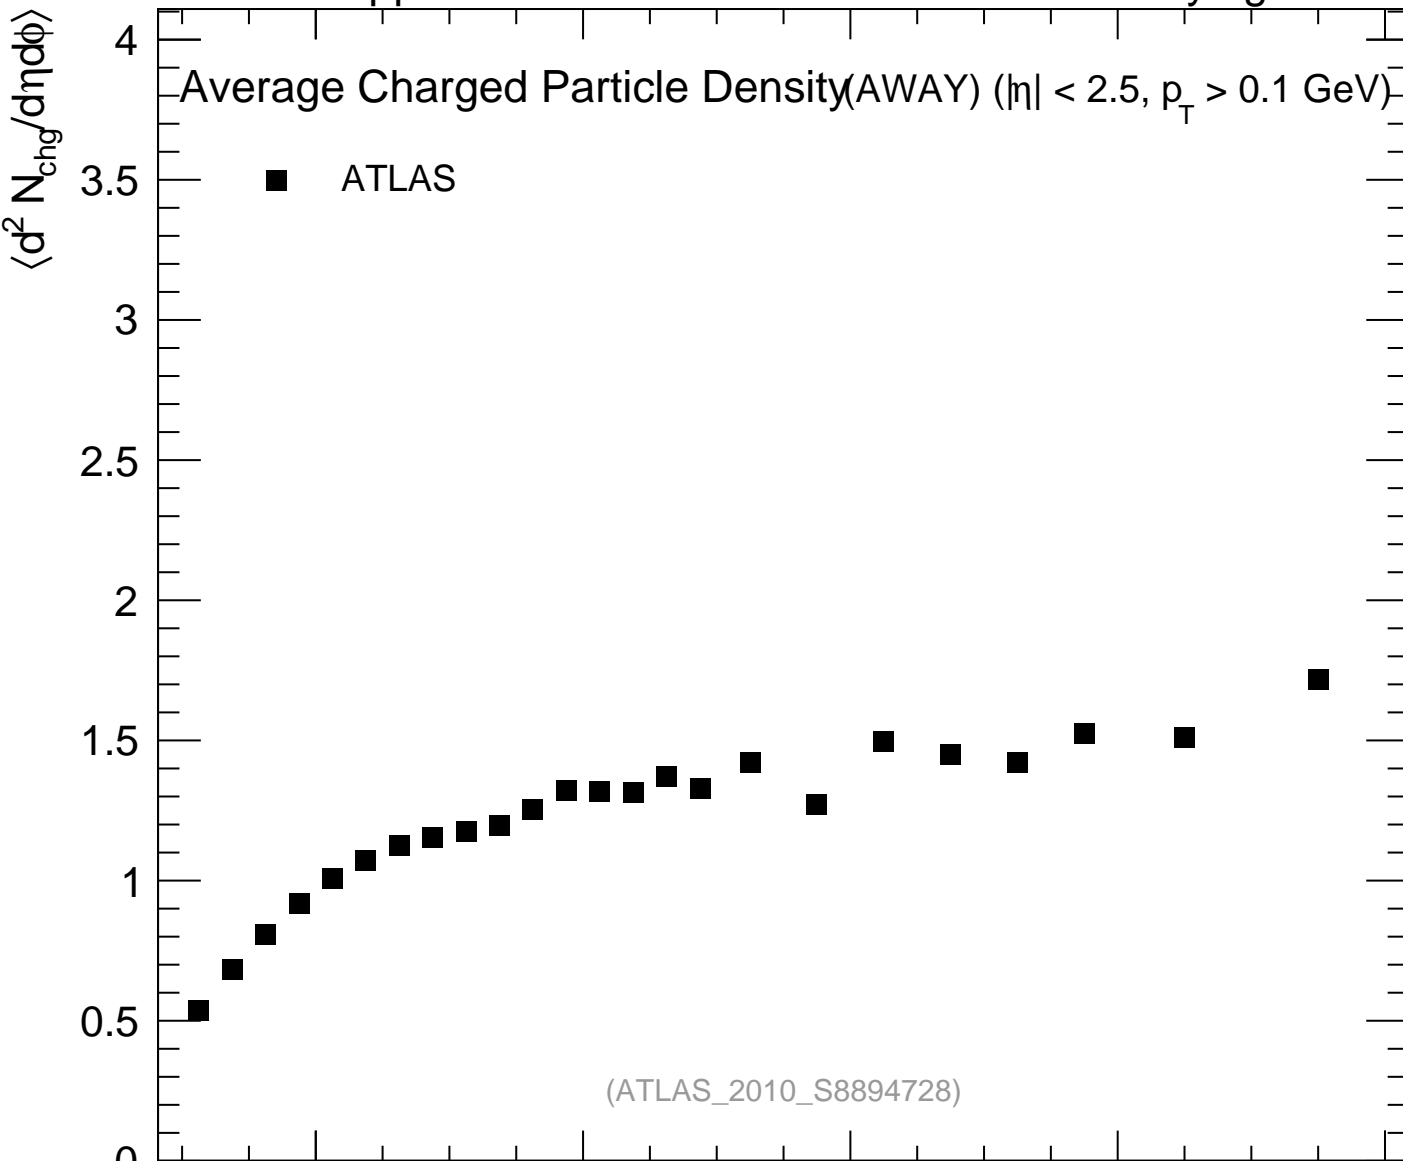

900 GeV pp

Underlying Event

(ATLAS\_2010\_S8894728)

mcplots.cern.ch [arXiv:1306.3436]