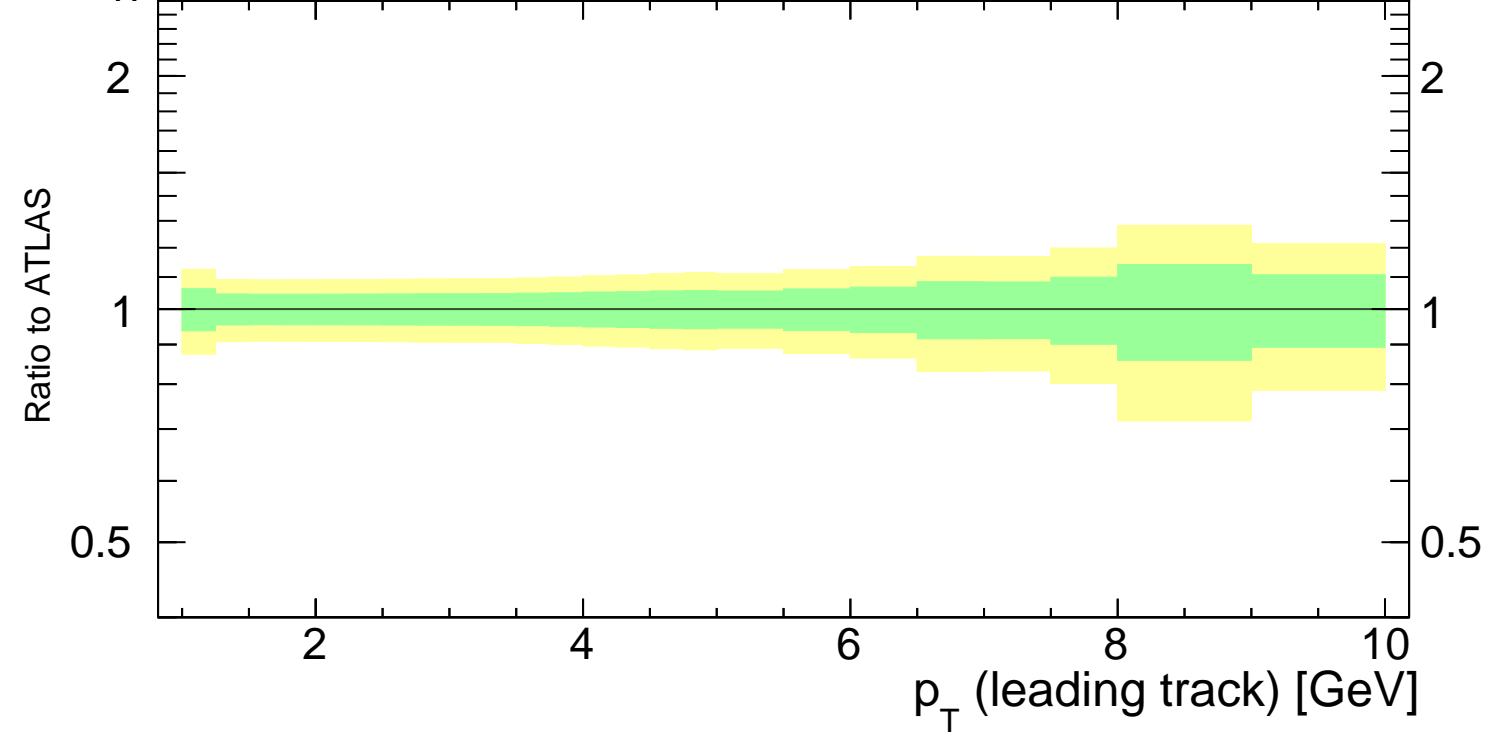

900 GeV pp

Underlying Event

(ATLAS\_2010\_S8894728)

mcplots.cern.ch [arXiv:1306.3436]