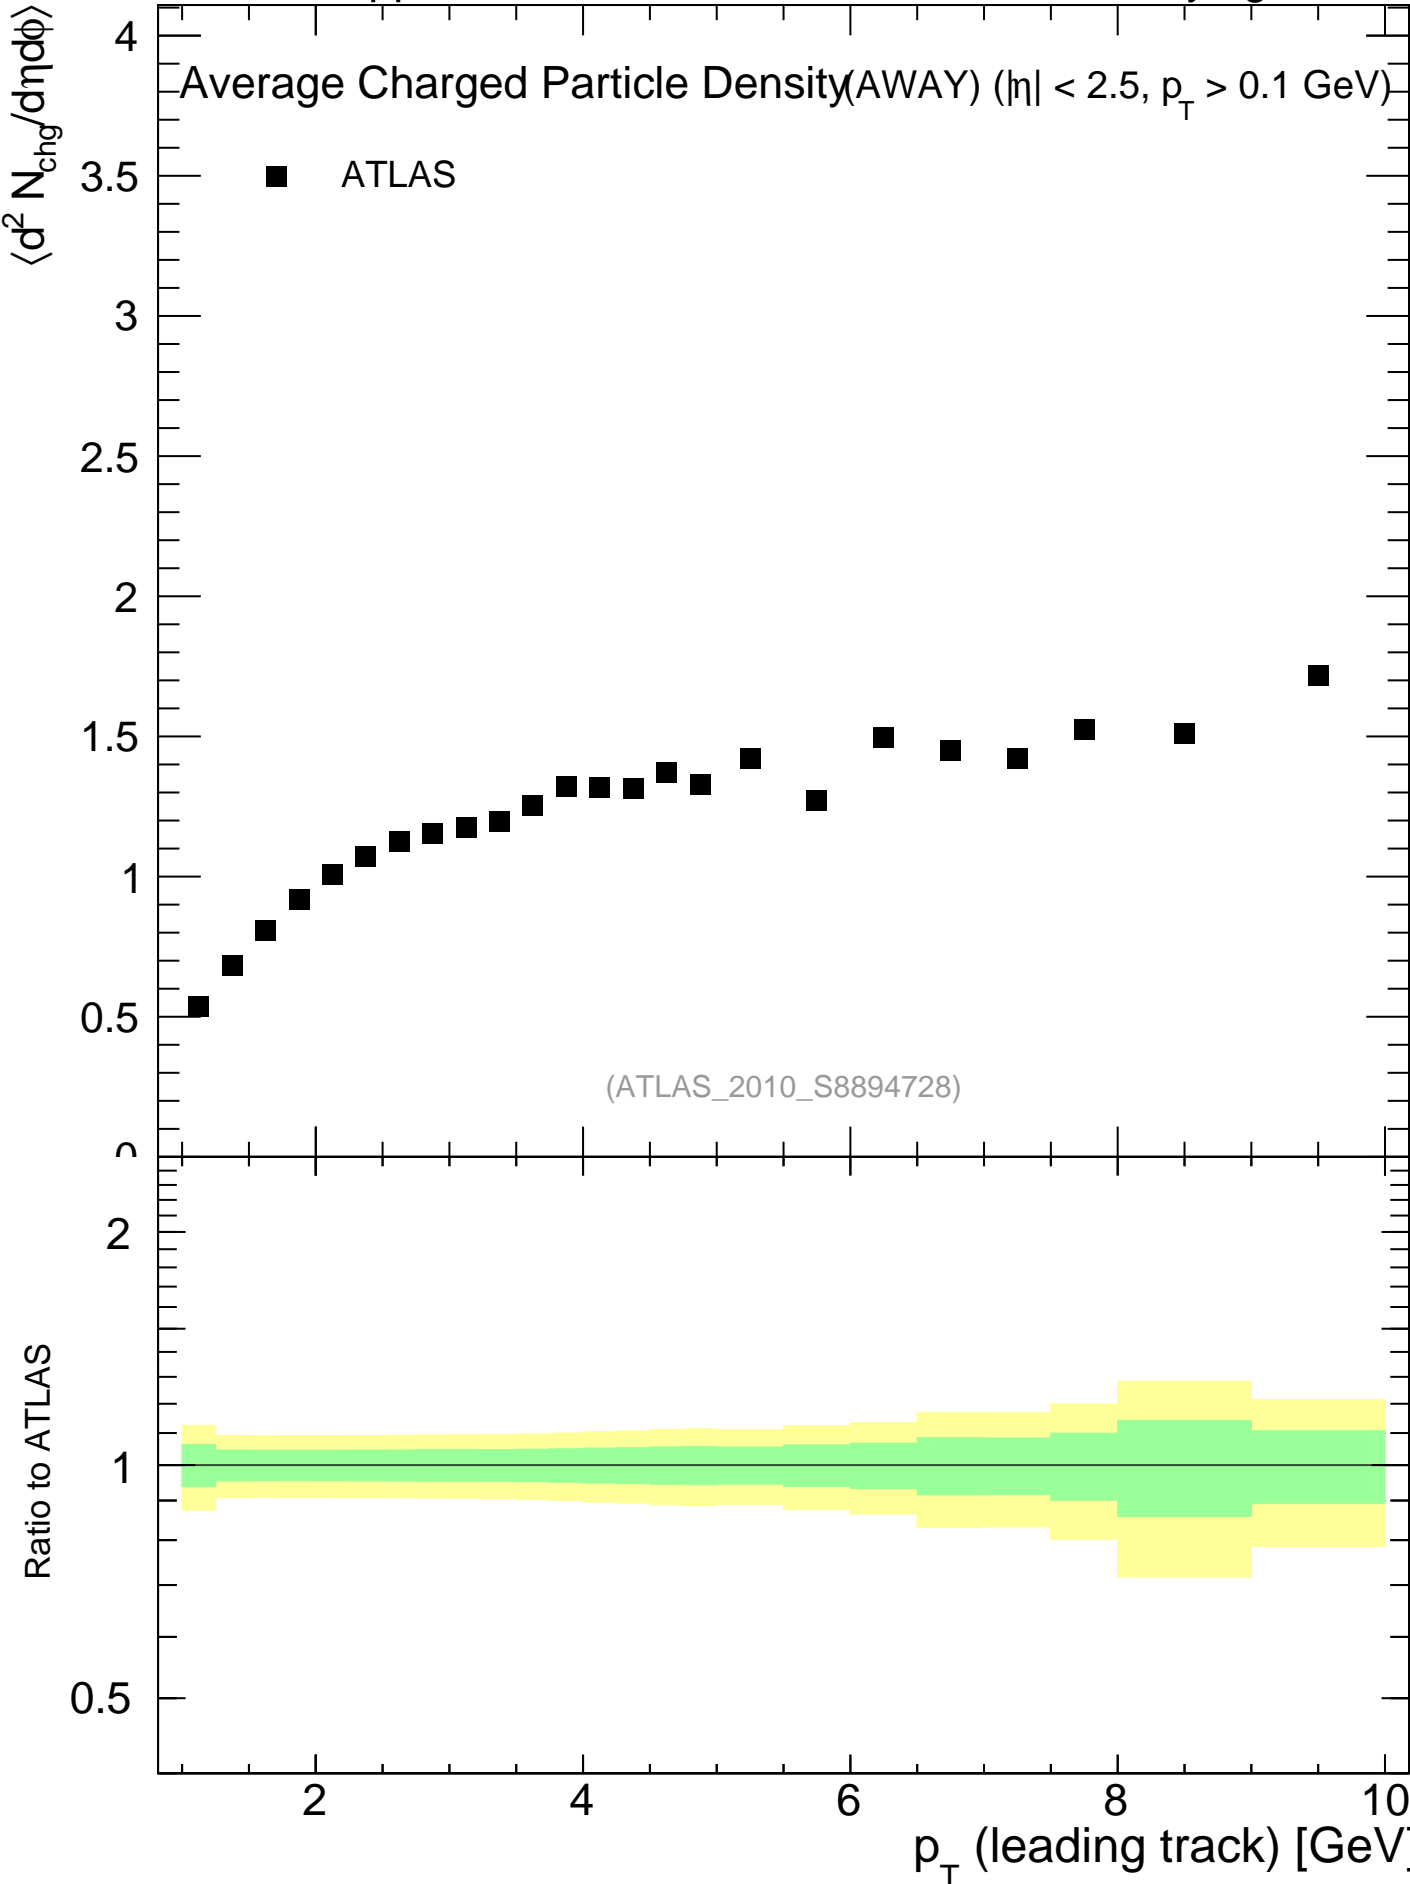

900 GeV pp

Underlying Event

mcplots.cern.ch [arXiv:1306.3436]