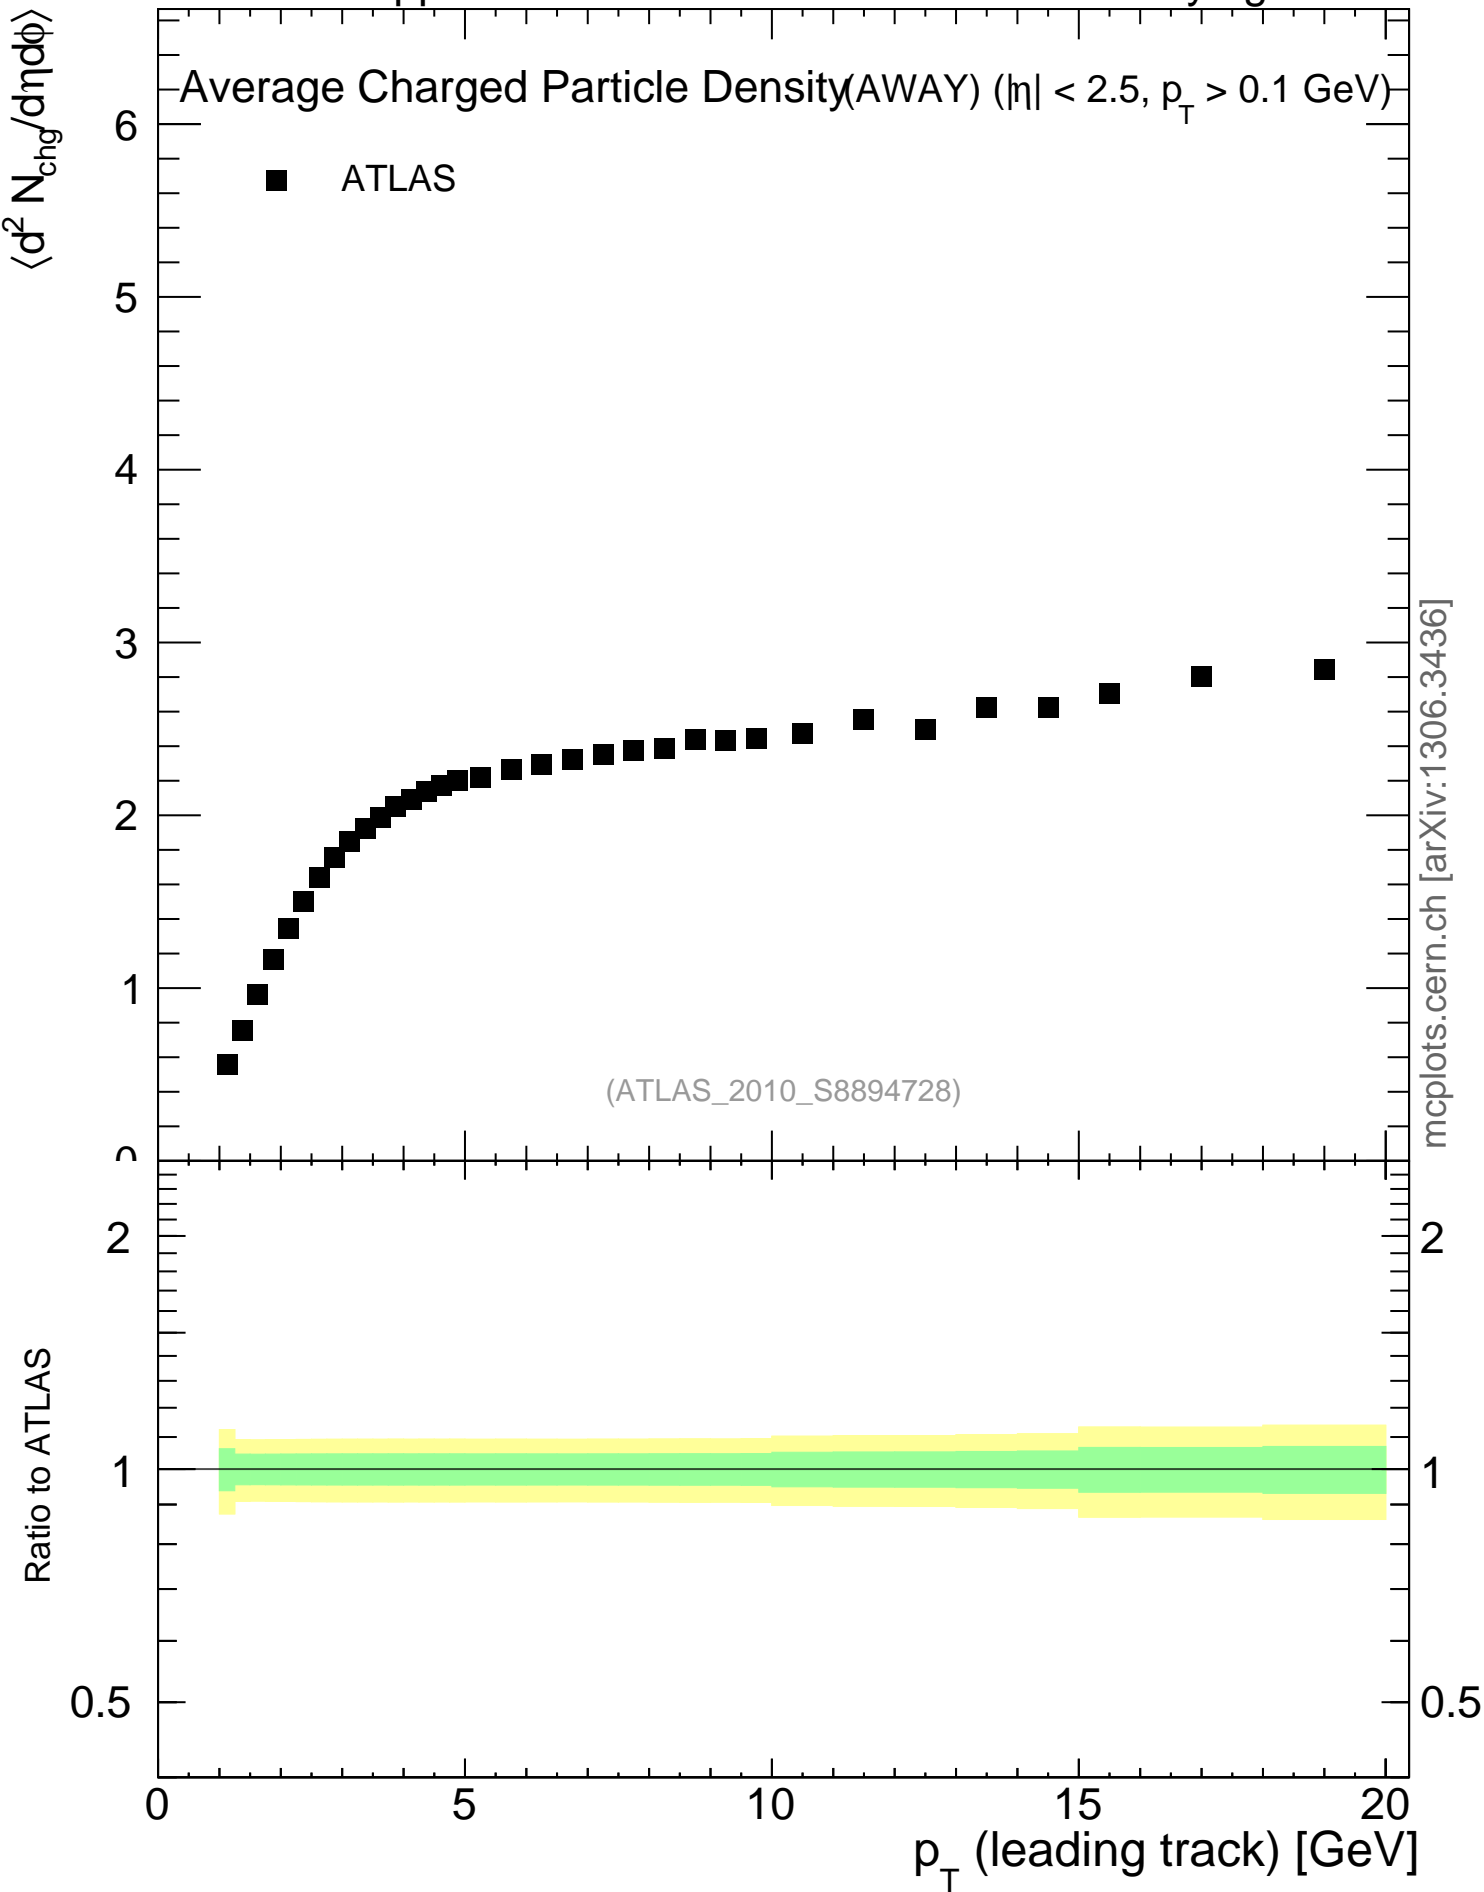

7000 GeV pp

Underlying Event

mcplots.cern.ch [arXiv:1306.3436]