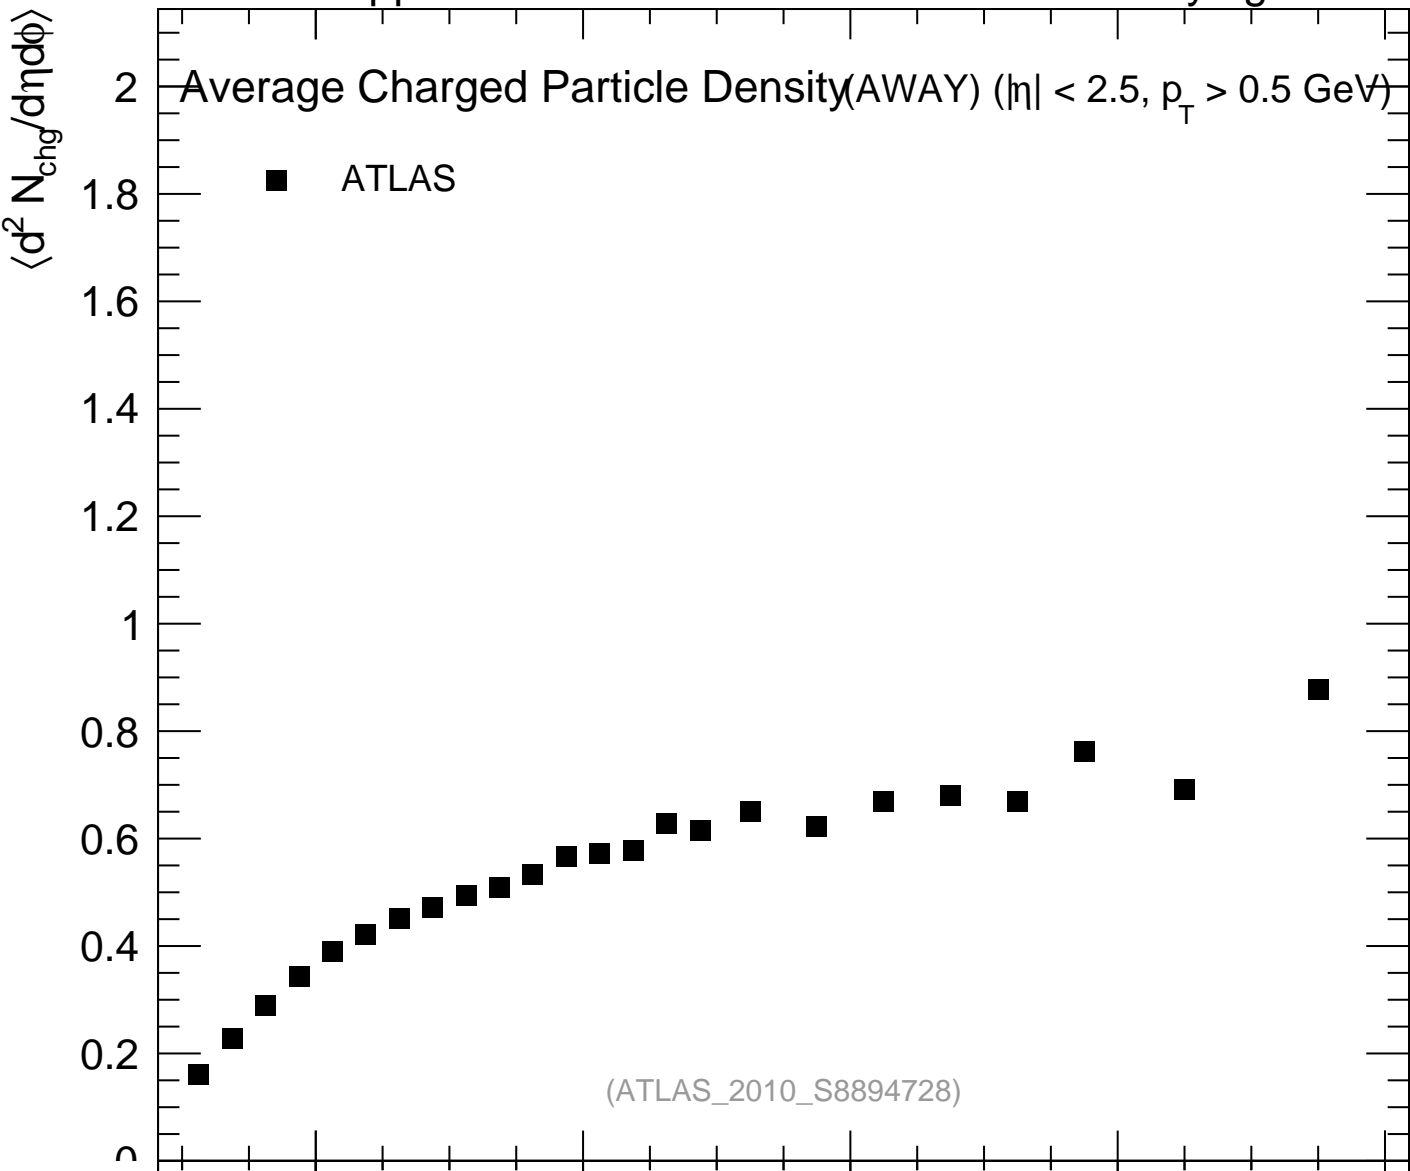

900 GeV pp

Underlying Event

mcplots.cern.ch [arXiv:1306.3436]