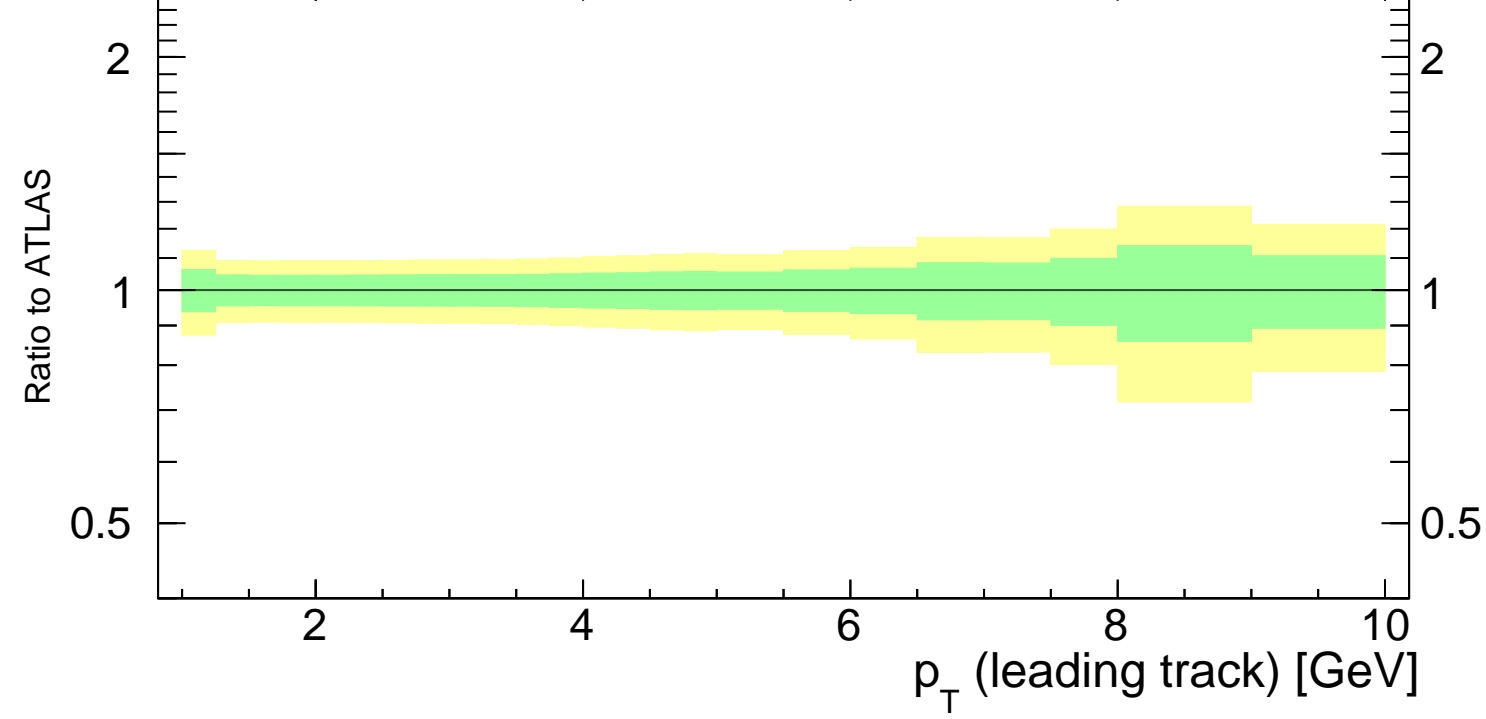

900 GeV pp

Underlying Event

(ATLAS_2010_S8894728)

mcplots.cern.ch [arXiv:1306.3436]