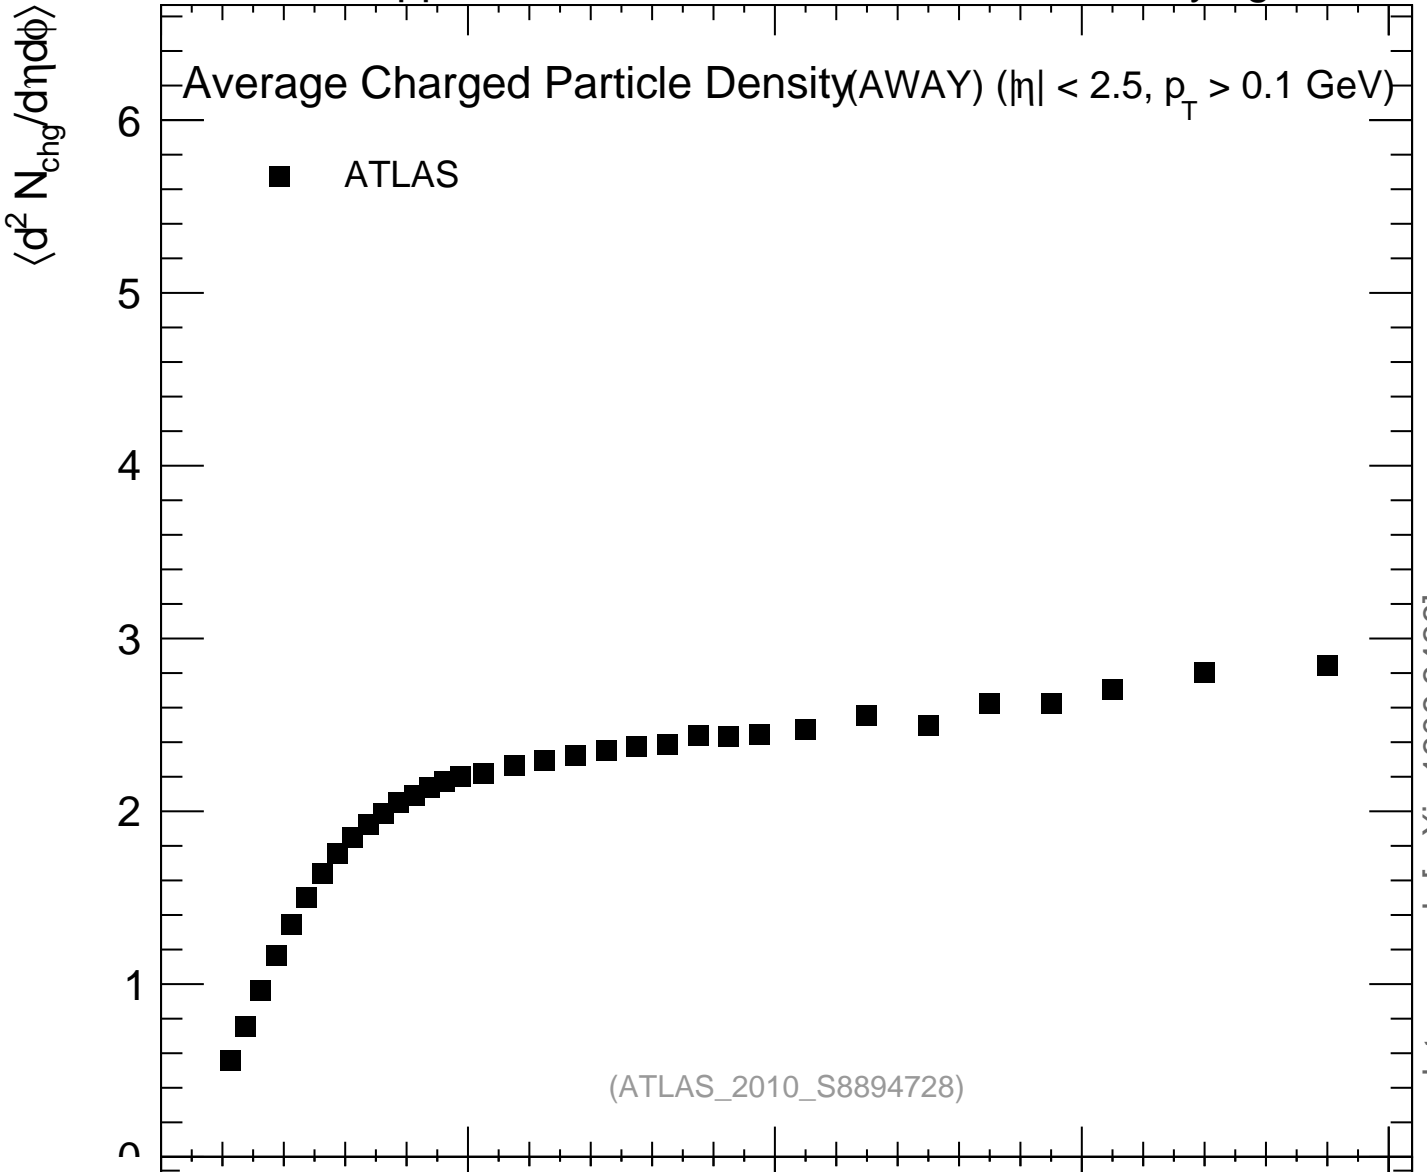

7000 GeV pp

Underlying Event

Average Charged Particle Density(AWAY) ($|\eta| < 2.5, p_T > 0.1$ GeV)

■ ATLAS

mcplots.cern.ch [arXiv:1306.3436]