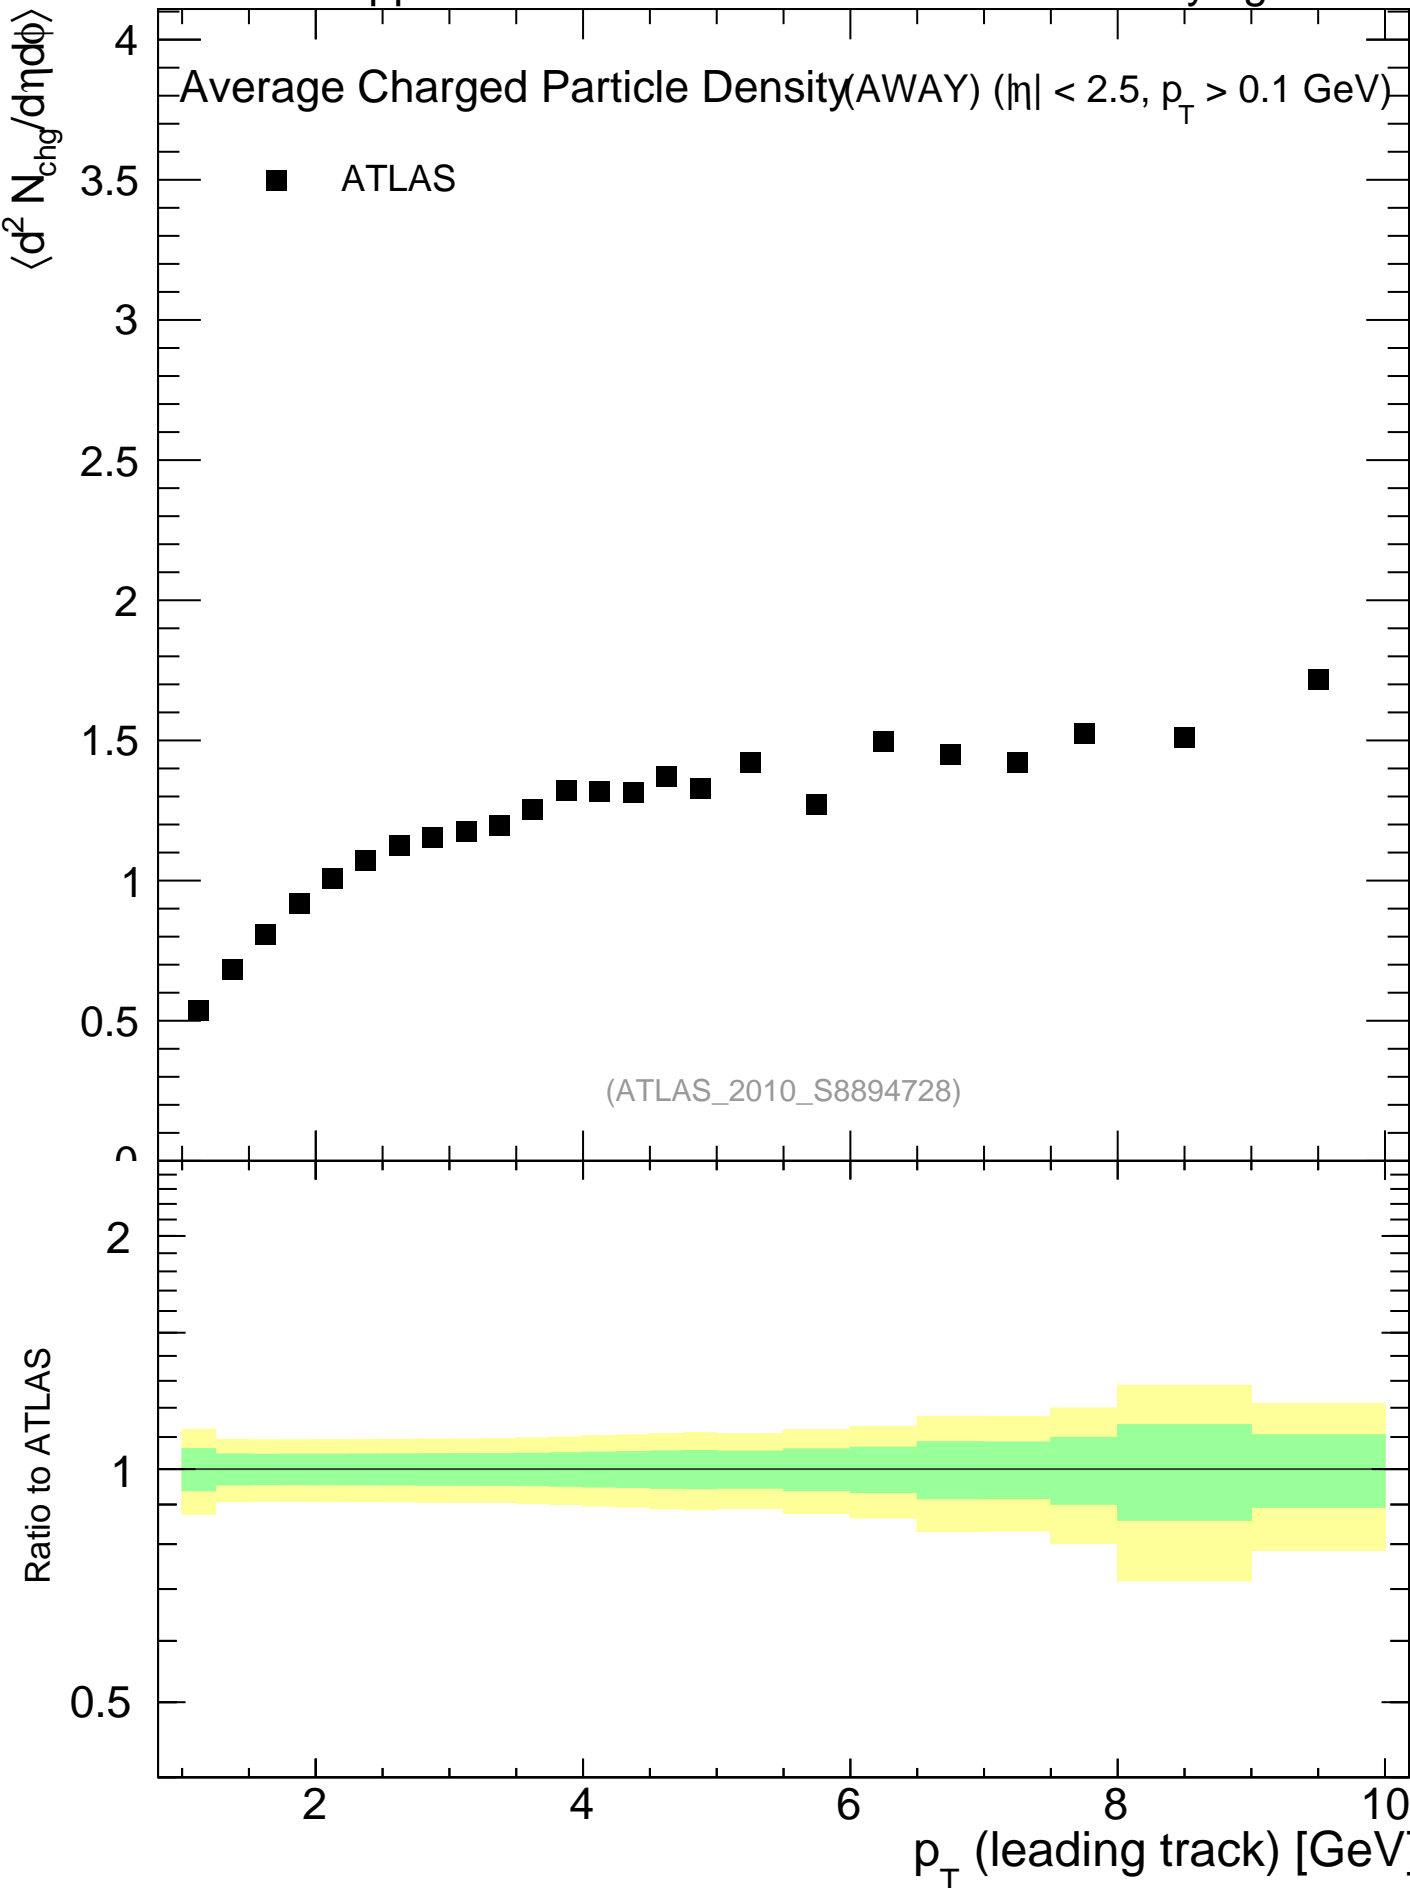

900 GeV pp

Underlying Event

mcplots.cern.ch [arXiv:1306.3436]