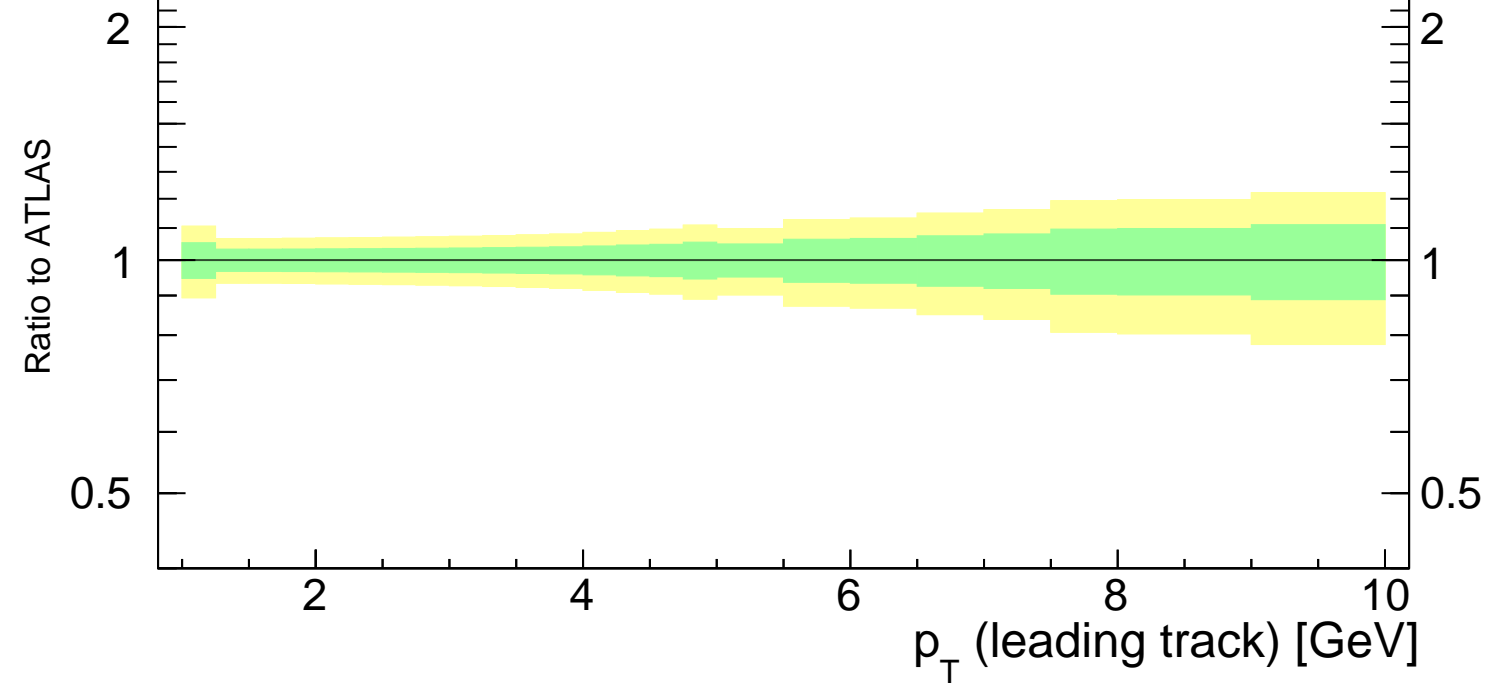

900 GeV pp

Underlying Event

mcplots.cern.ch [arXiv:1306.3436]