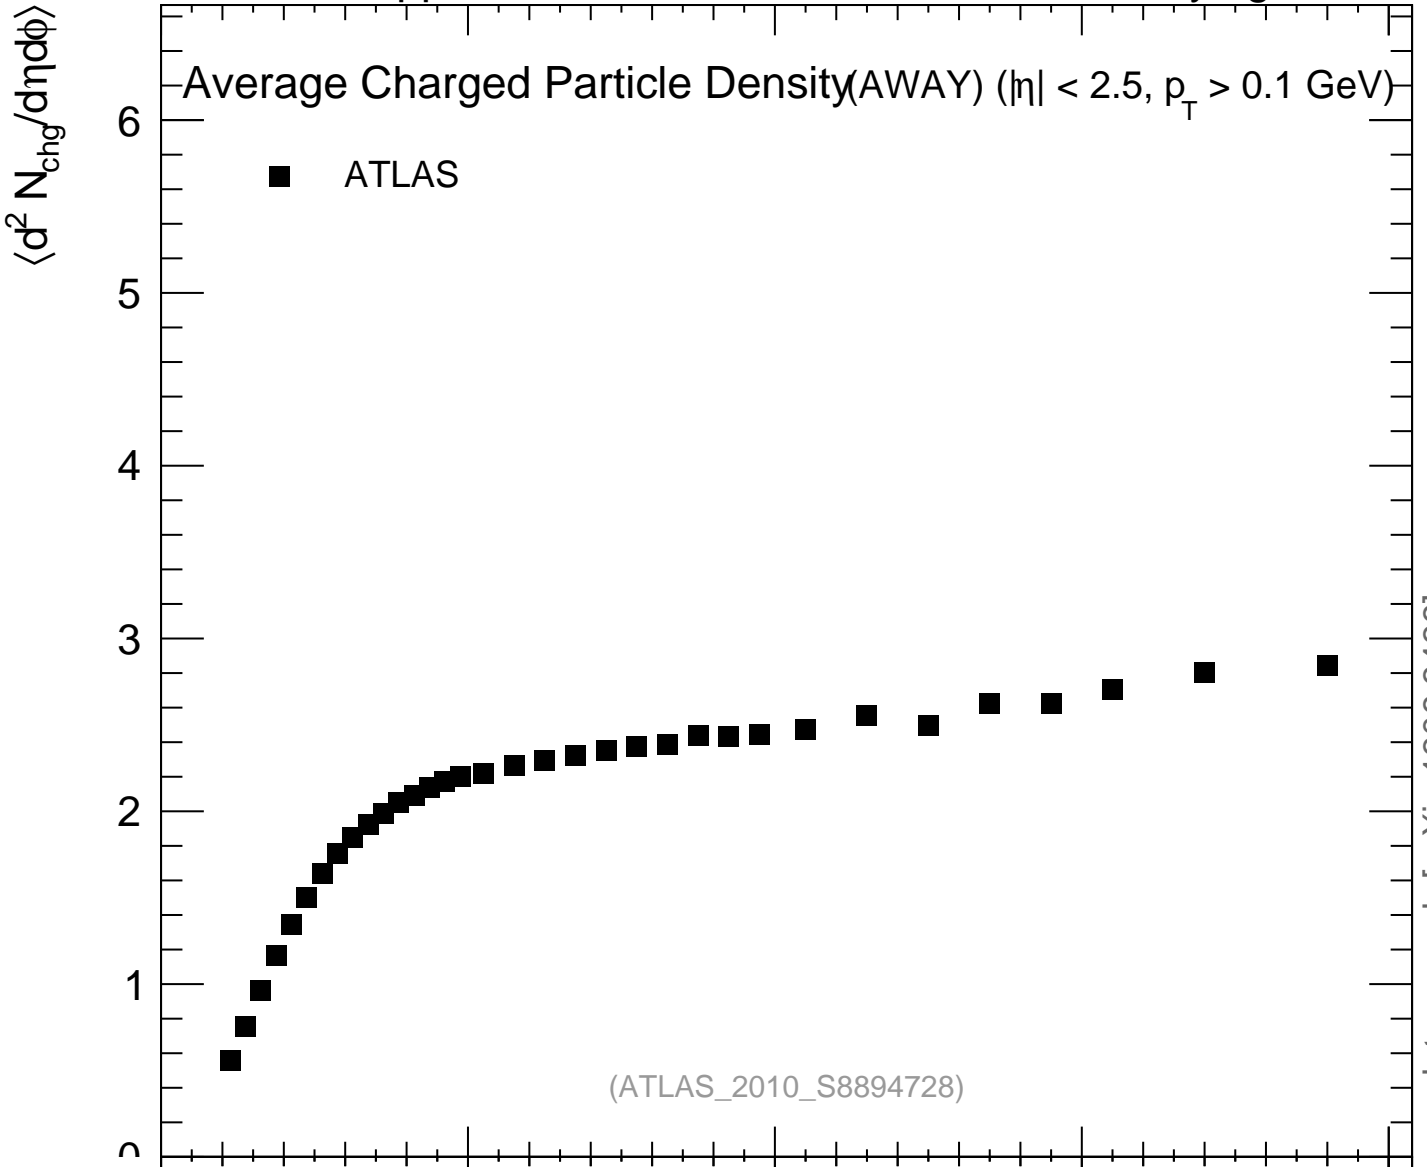

7000 GeV pp

Underlying Event

Average Charged Particle Density(AWAY) ($|\eta| < 2.5, p_T > 0.1$ GeV)

■ ATLAS

mcplots.cern.ch [arXiv:1306.3436]