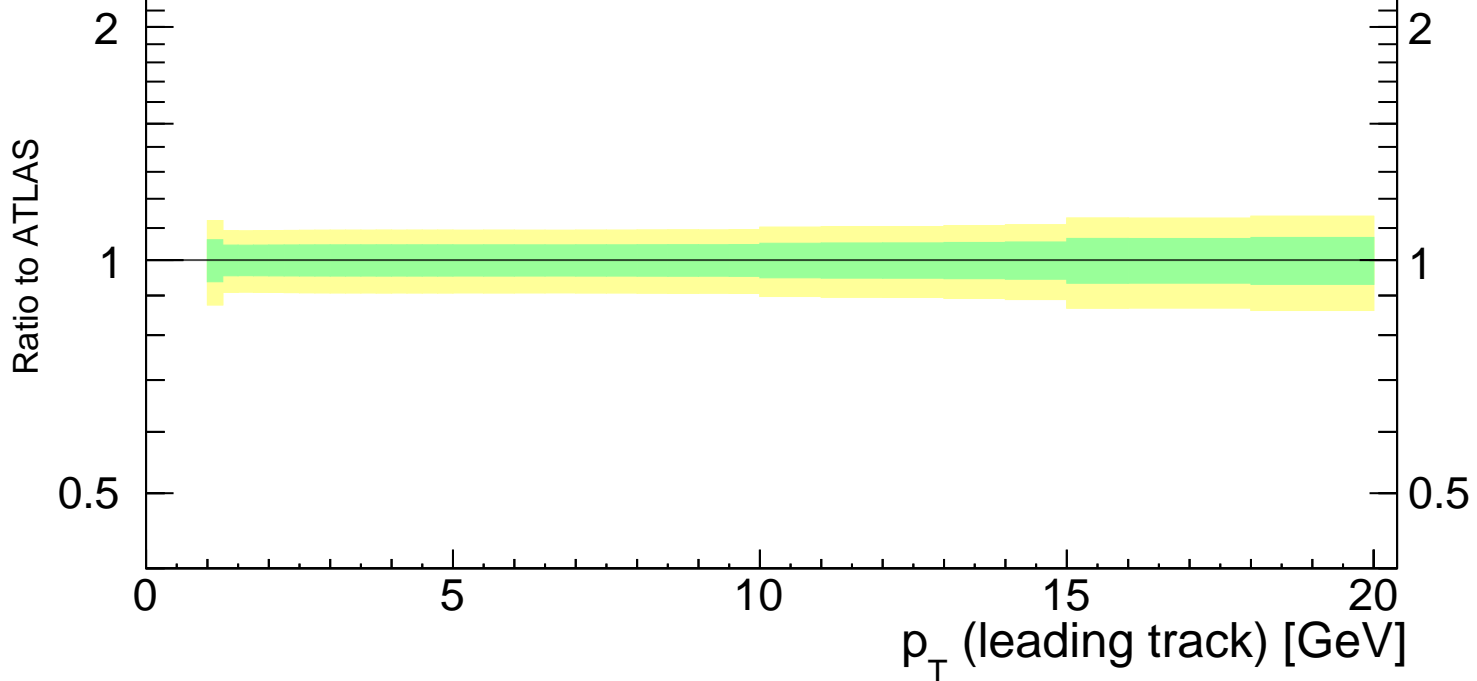

7000 GeV pp

Underlying Event

Average Charged Particle Density(AWAY) ( $|\eta| < 2.5, p_T > 0.1$  GeV)

■ ATLAS

(ATLAS\_2010\_S8894728)

mcplots.cern.ch [arXiv:1306.3436]