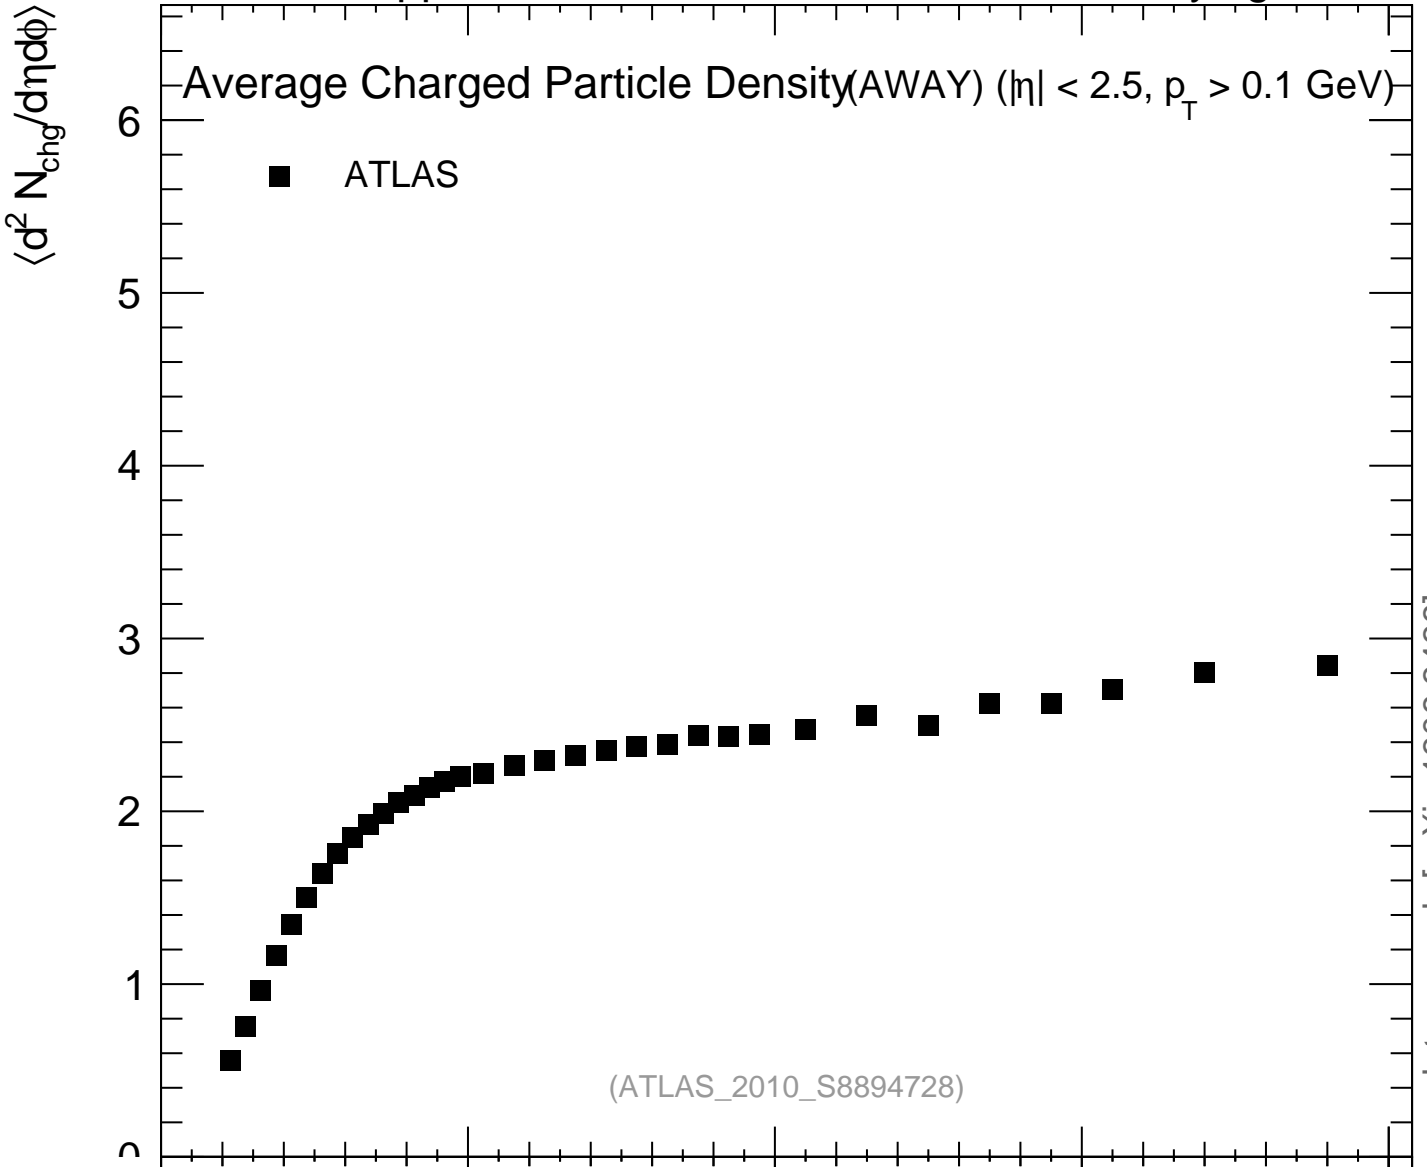

7000 GeV pp

Underlying Event

Average Charged Particle Density(AWAY) ( $|\eta| < 2.5, p_T > 0.1$  GeV)

■ ATLAS

(ATLAS\_2010\_S8894728)

mcplots.cern.ch [arXiv:1306.3436]