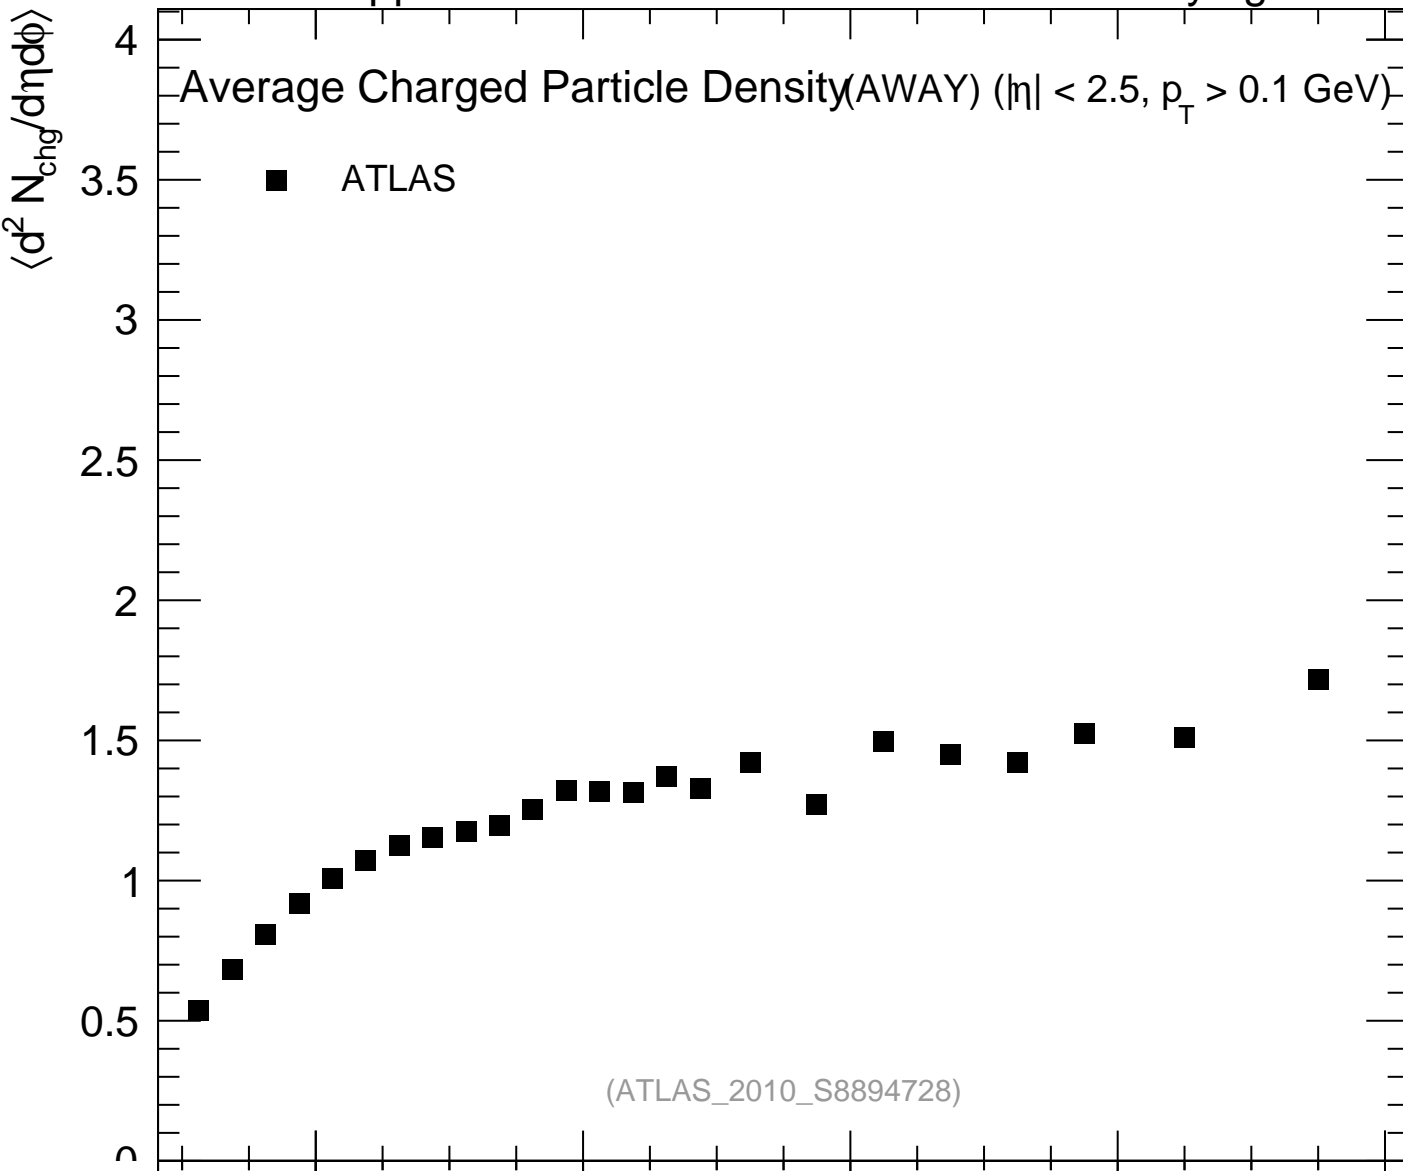

900 GeV pp

Underlying Event

(ATLAS_2010_S8894728)

mcplots.cern.ch [arXiv:1306.3436]