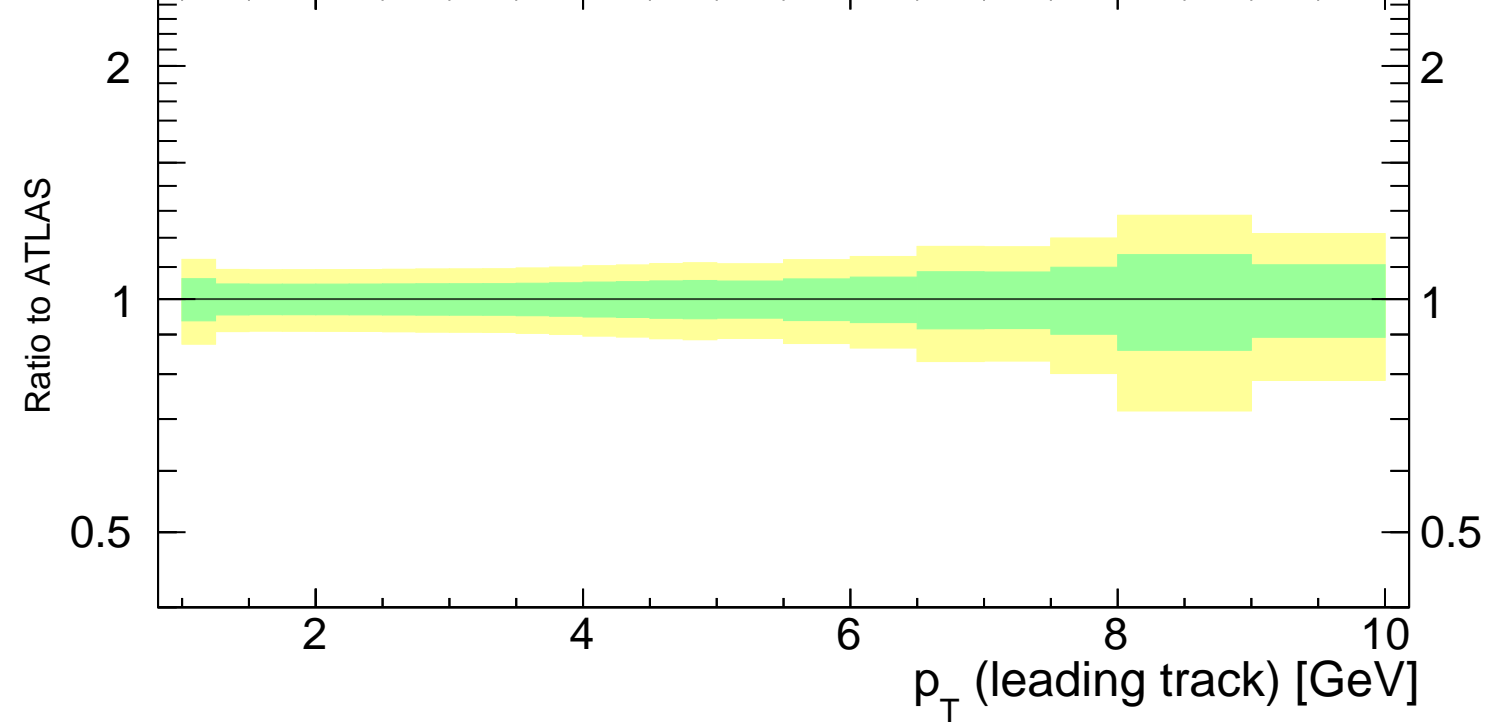

900 GeV pp

Underlying Event

(ATLAS_2010_S8894728)

mcplots.cern.ch [arXiv:1306.3436]