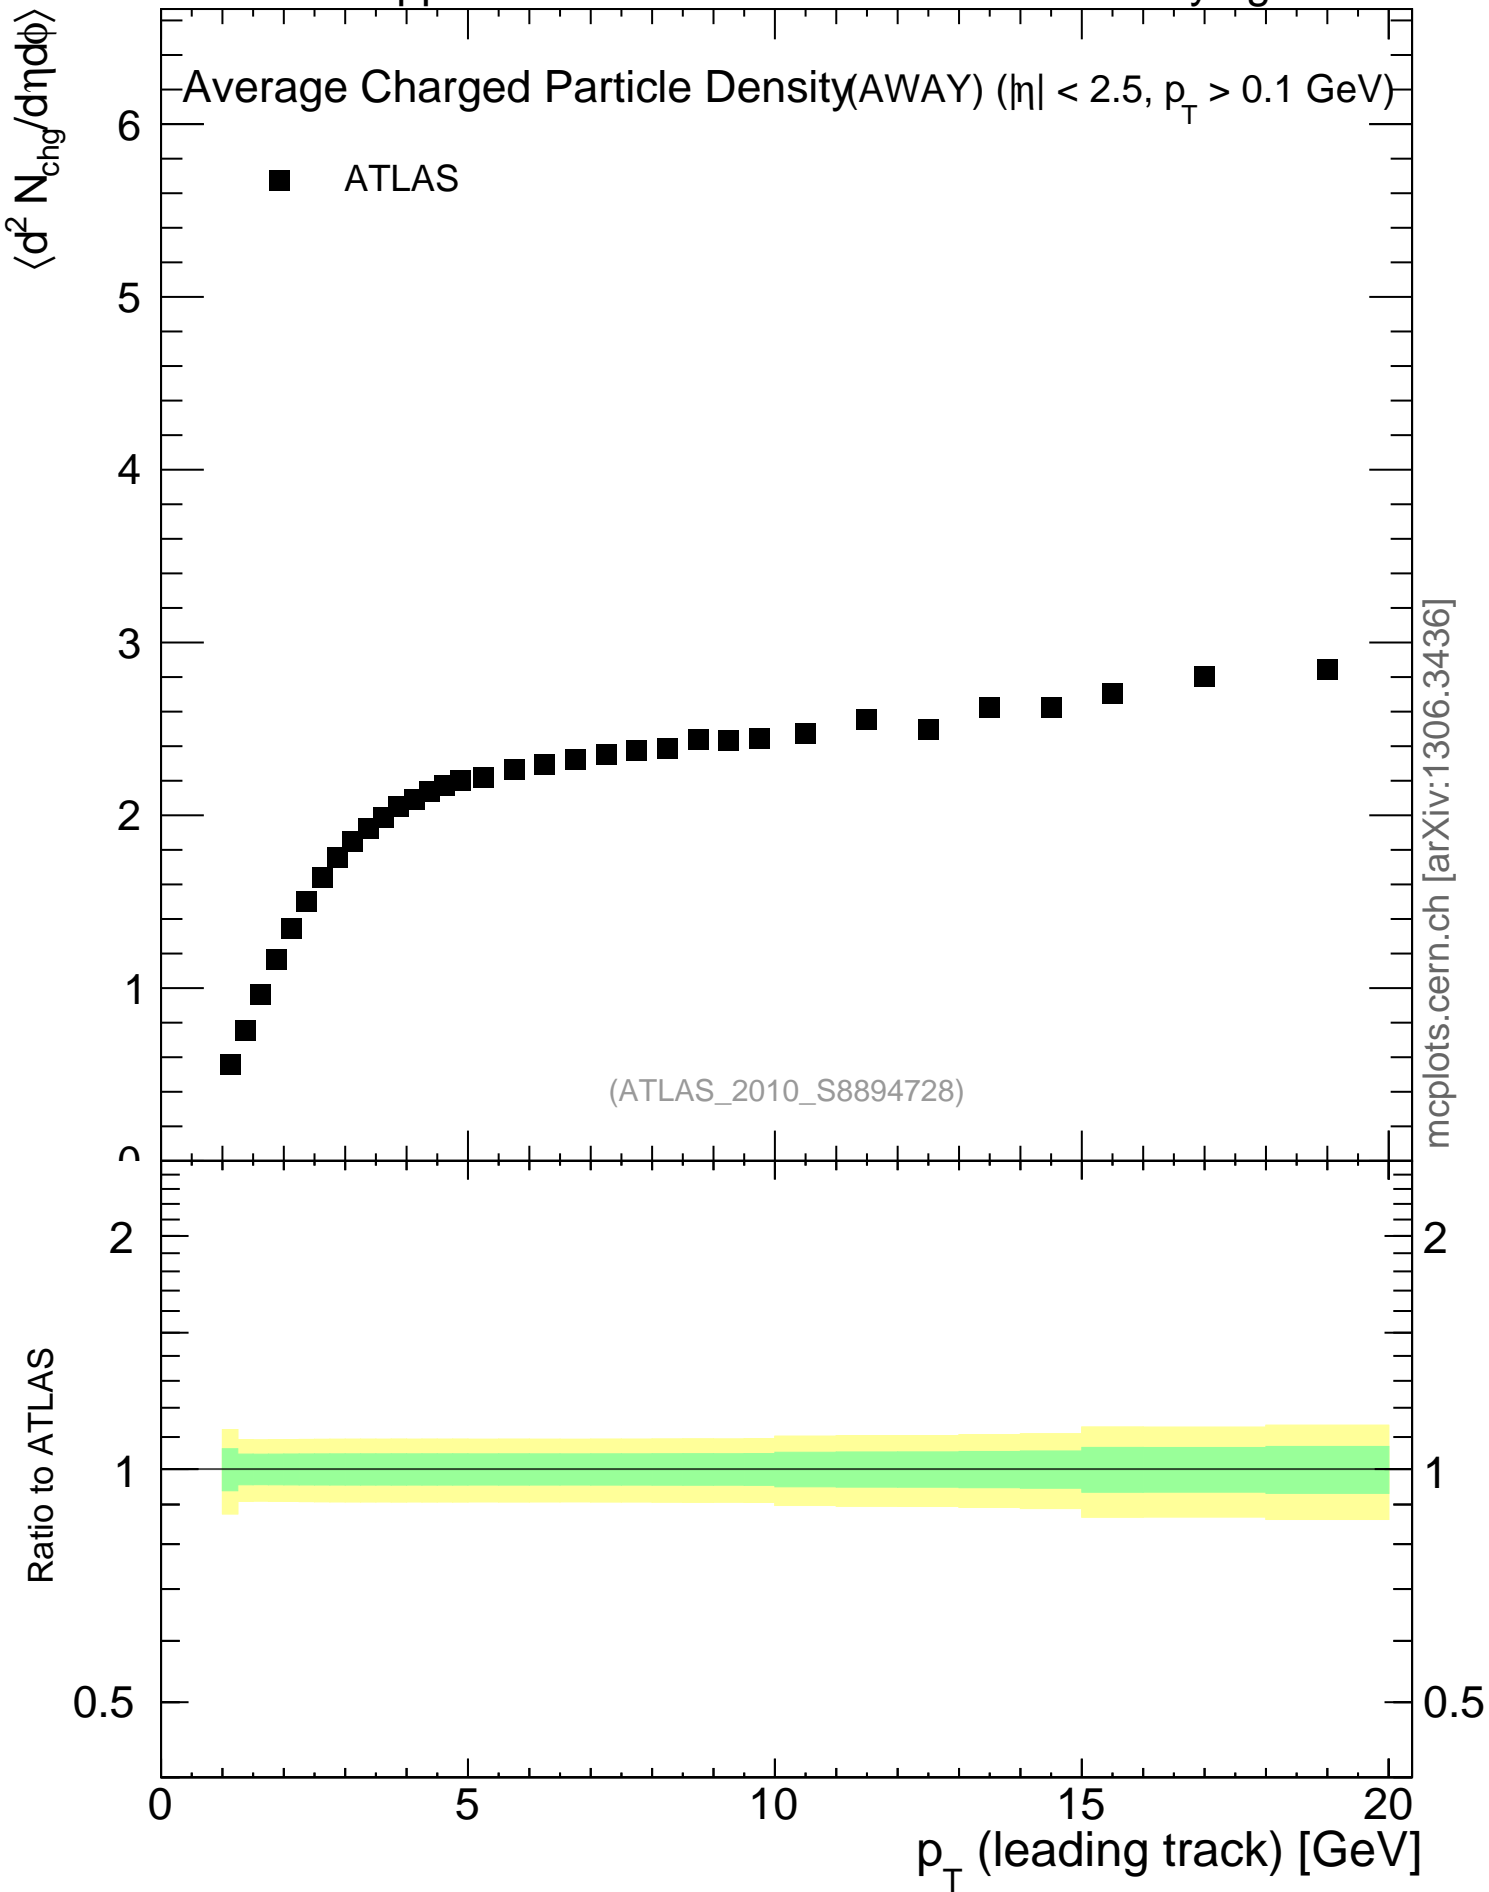

7000 GeV pp

Underlying Event

Average Charged Particle Density(AWAY) ($|\eta| < 2.5, p_T > 0.1$ GeV)

■ ATLAS

mcplots.cern.ch [arXiv:1306.3436]