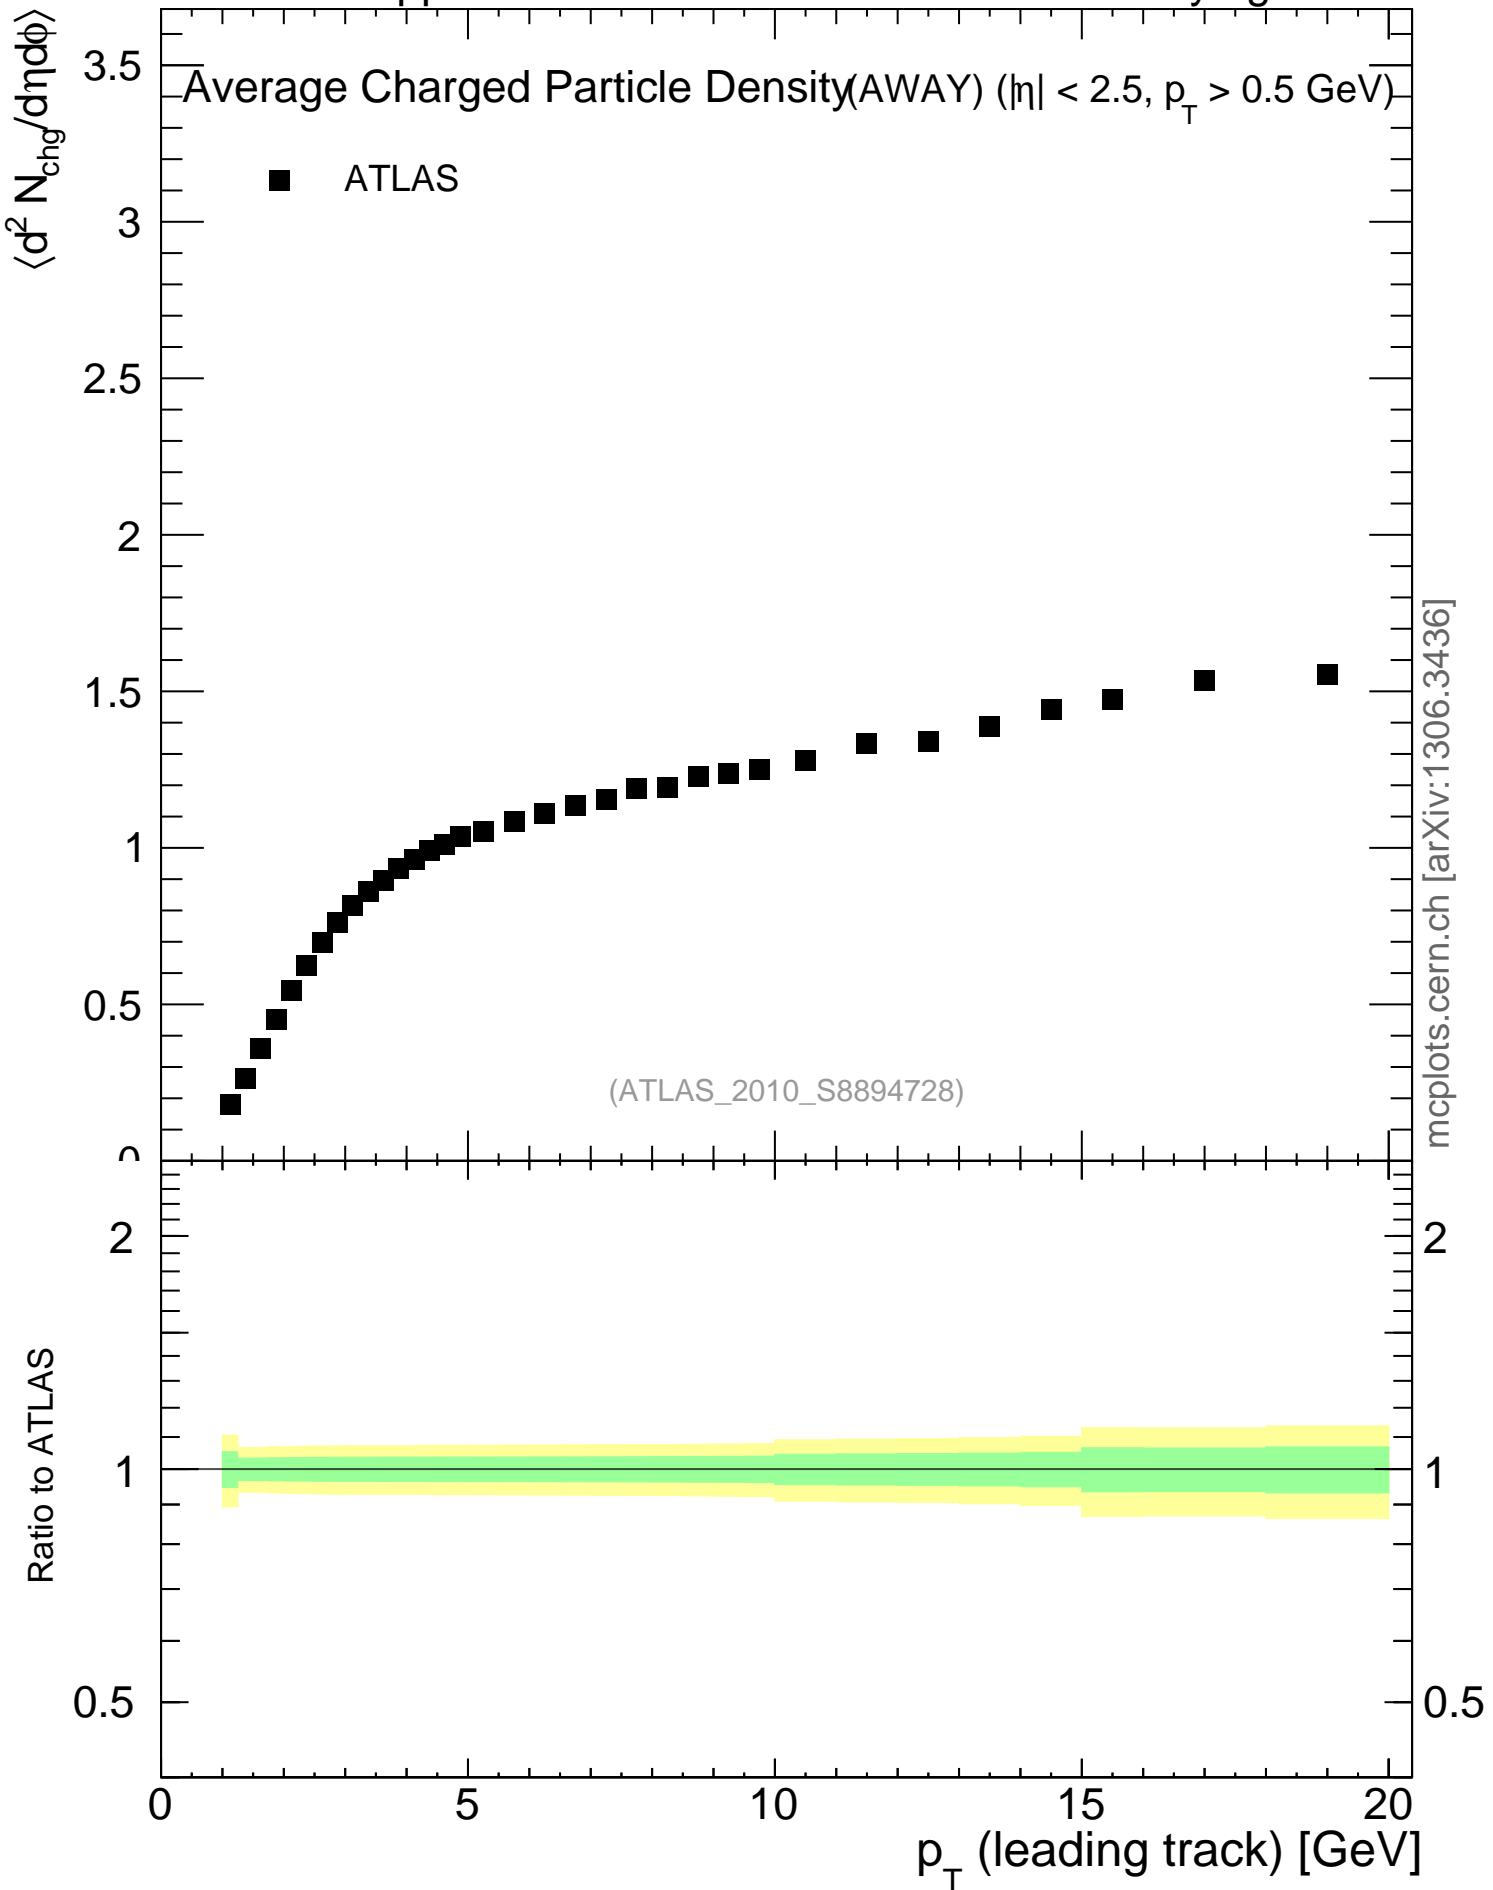

7000 GeV pp

Underlying Event

mcplots.cern.ch [arXiv:1306.3436]