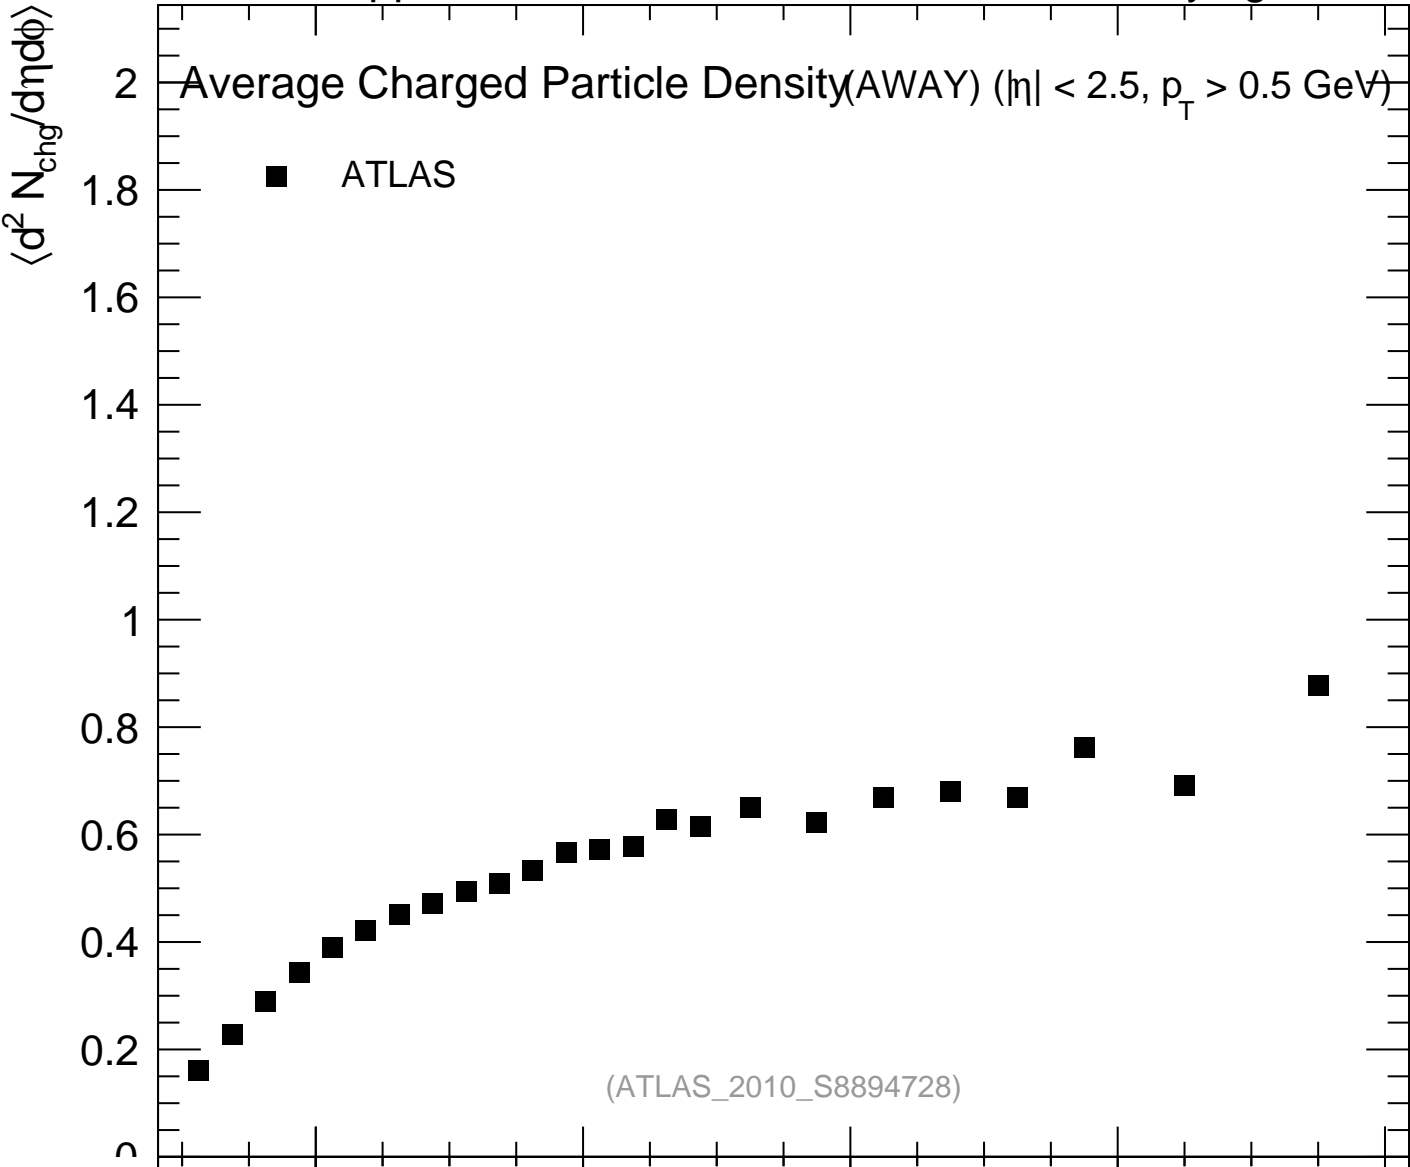

900 GeV pp

Underlying Event

mcplots.cern.ch [arXiv:1306.3436]