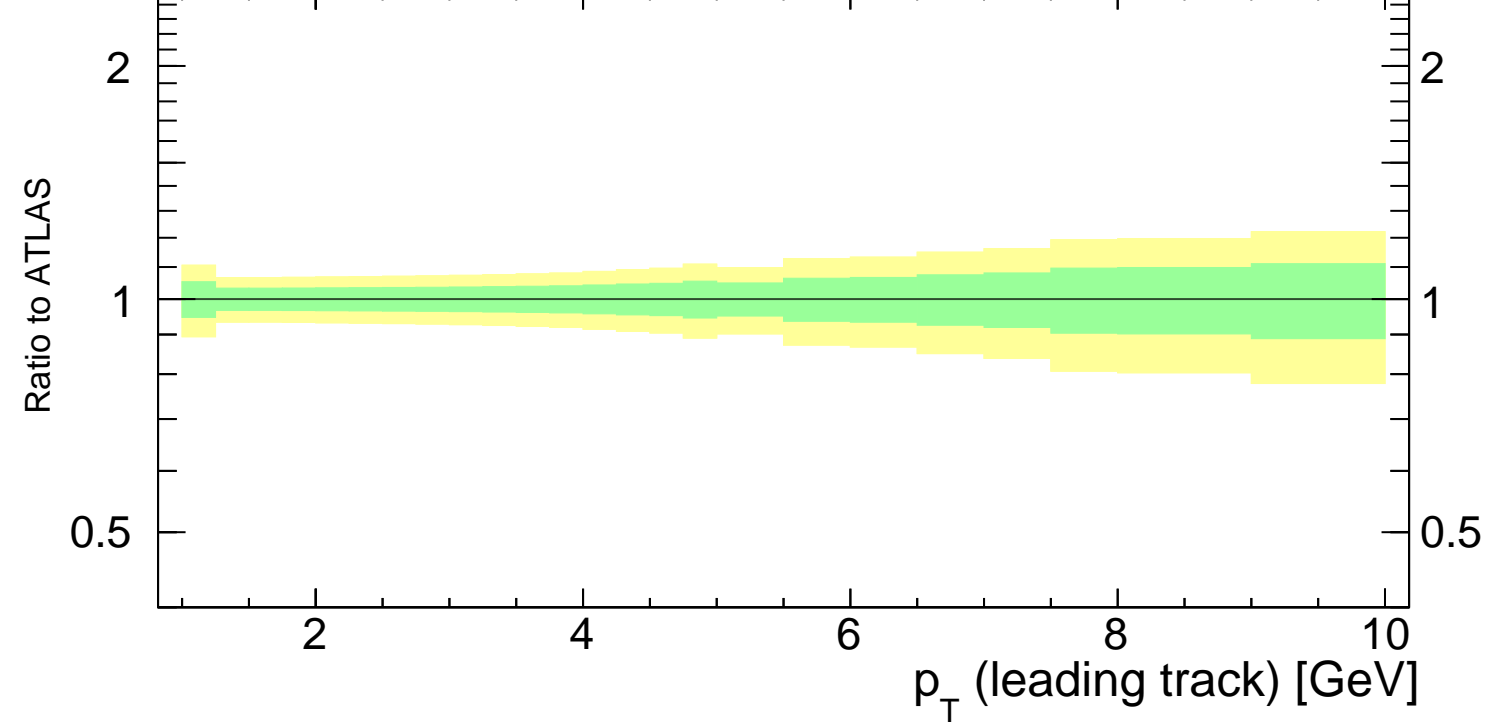

900 GeV pp

Underlying Event

mcplots.cern.ch [arXiv:1306.3436]