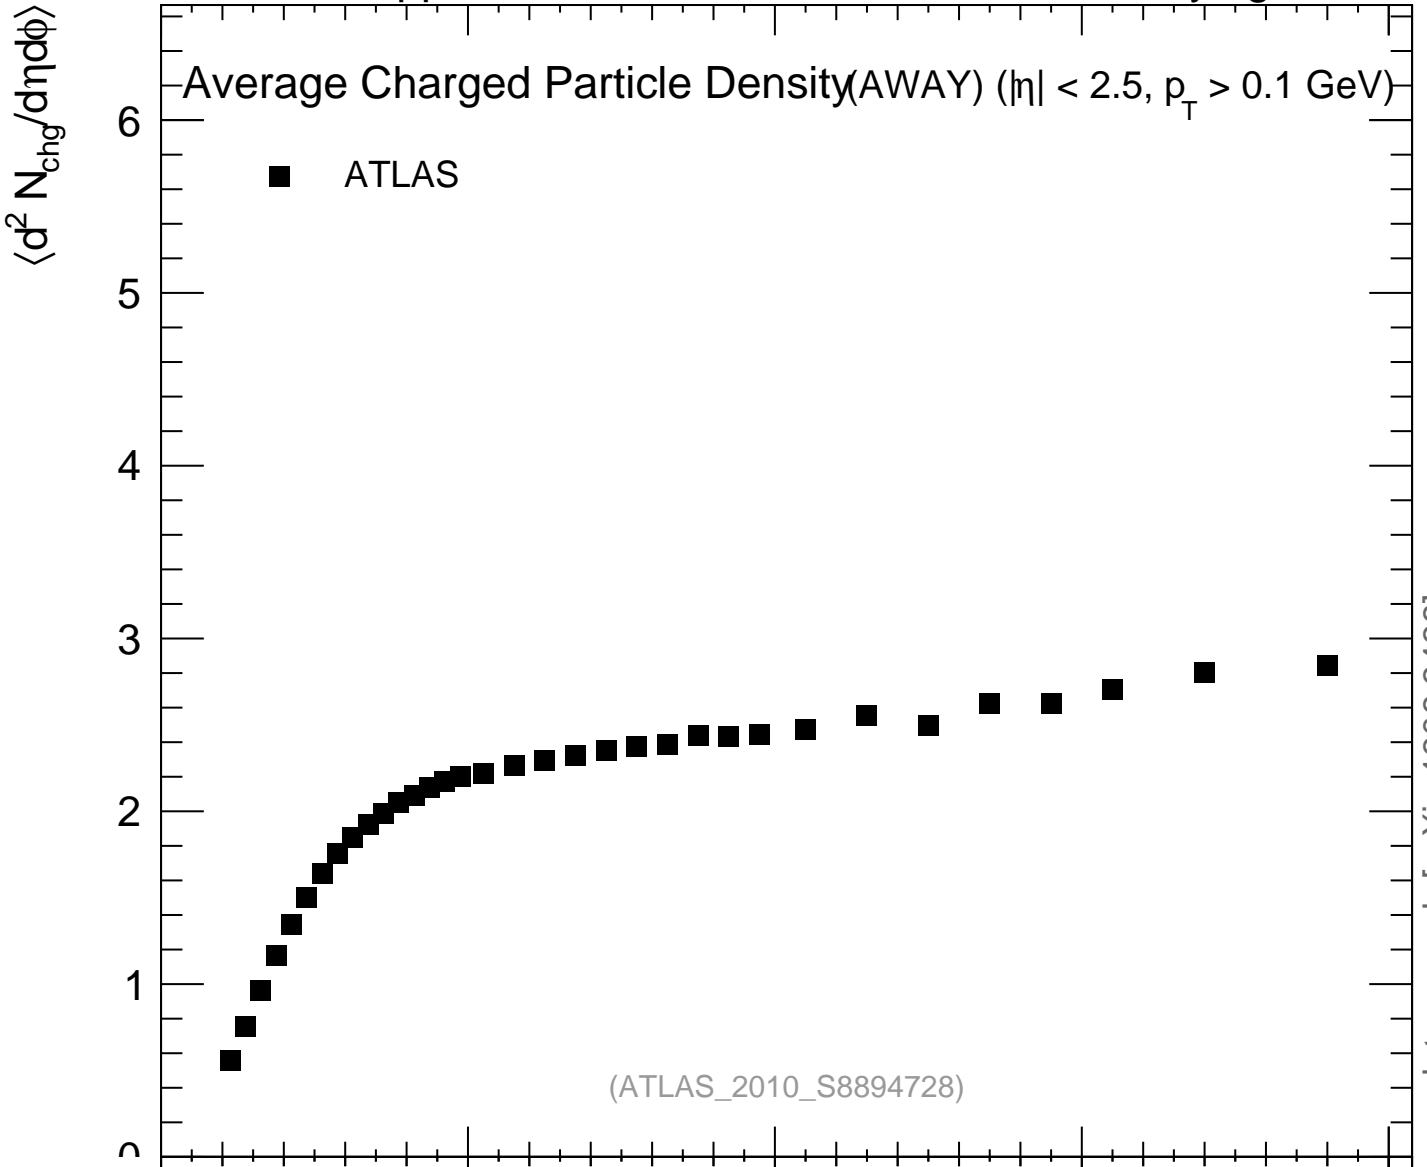

7000 GeV pp

Underlying Event

Average Charged Particle Density(AWAY) ( $|\eta| < 2.5, p_T > 0.1$  GeV)

■ ATLAS

mcplots.cern.ch [arXiv:1306.3436]