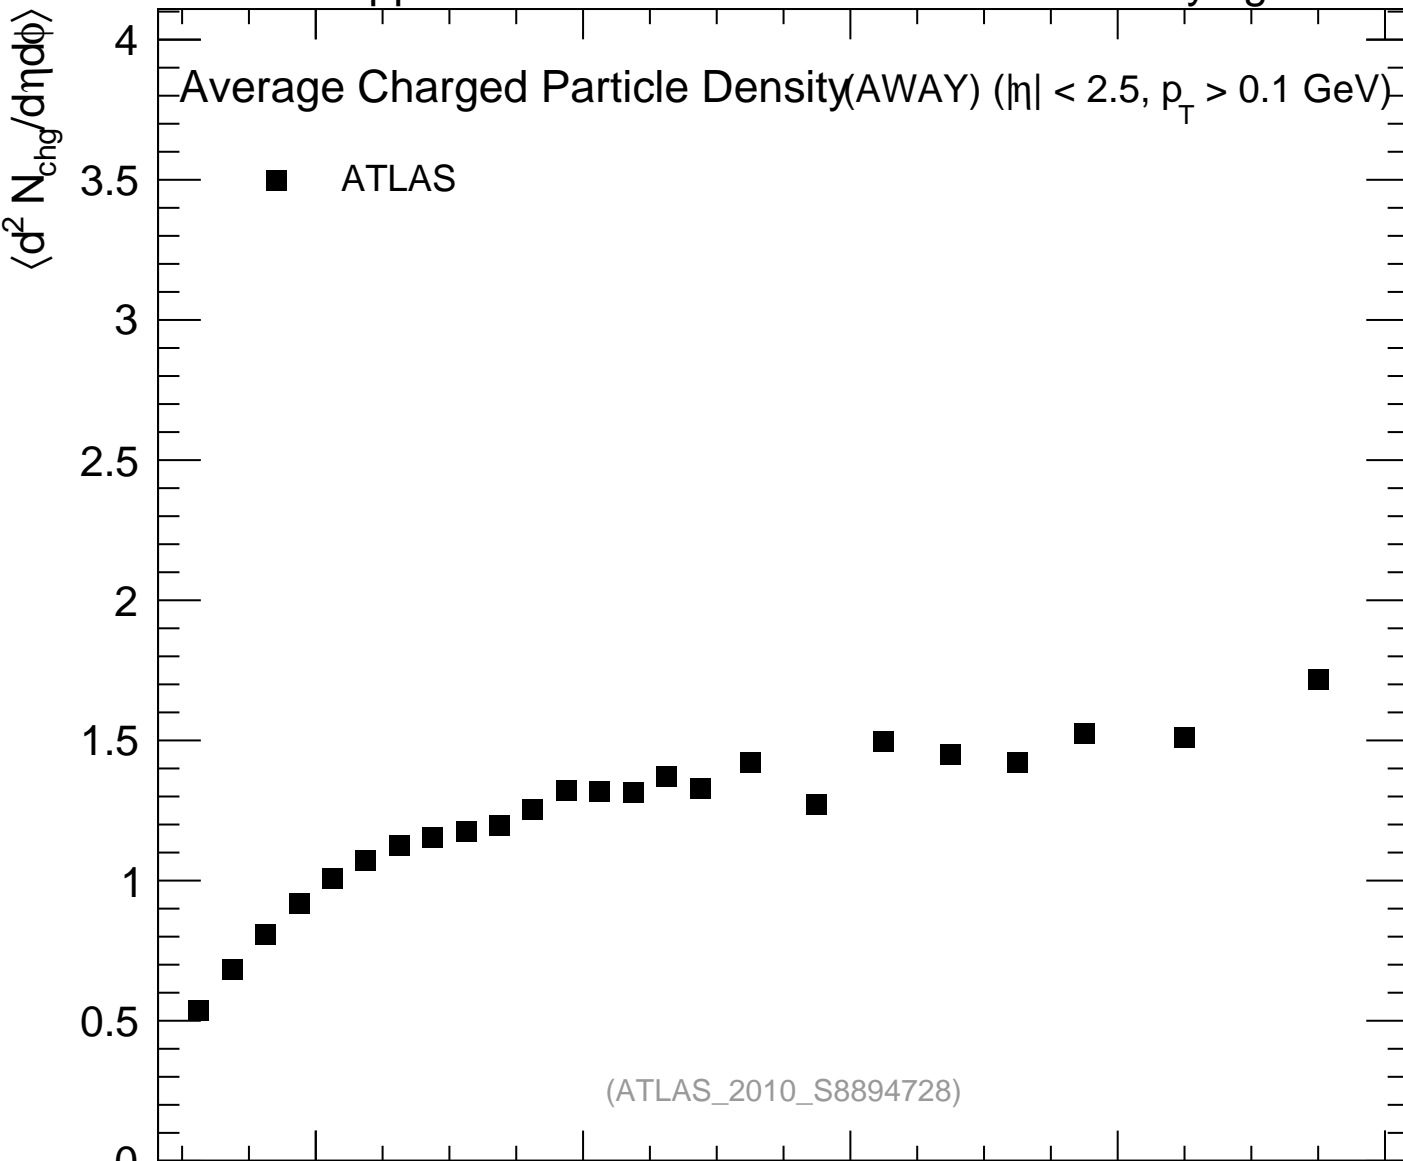

900 GeV pp

Underlying Event

(ATLAS_2010_S8894728)

mcplots.cern.ch [arXiv:1306.3436]