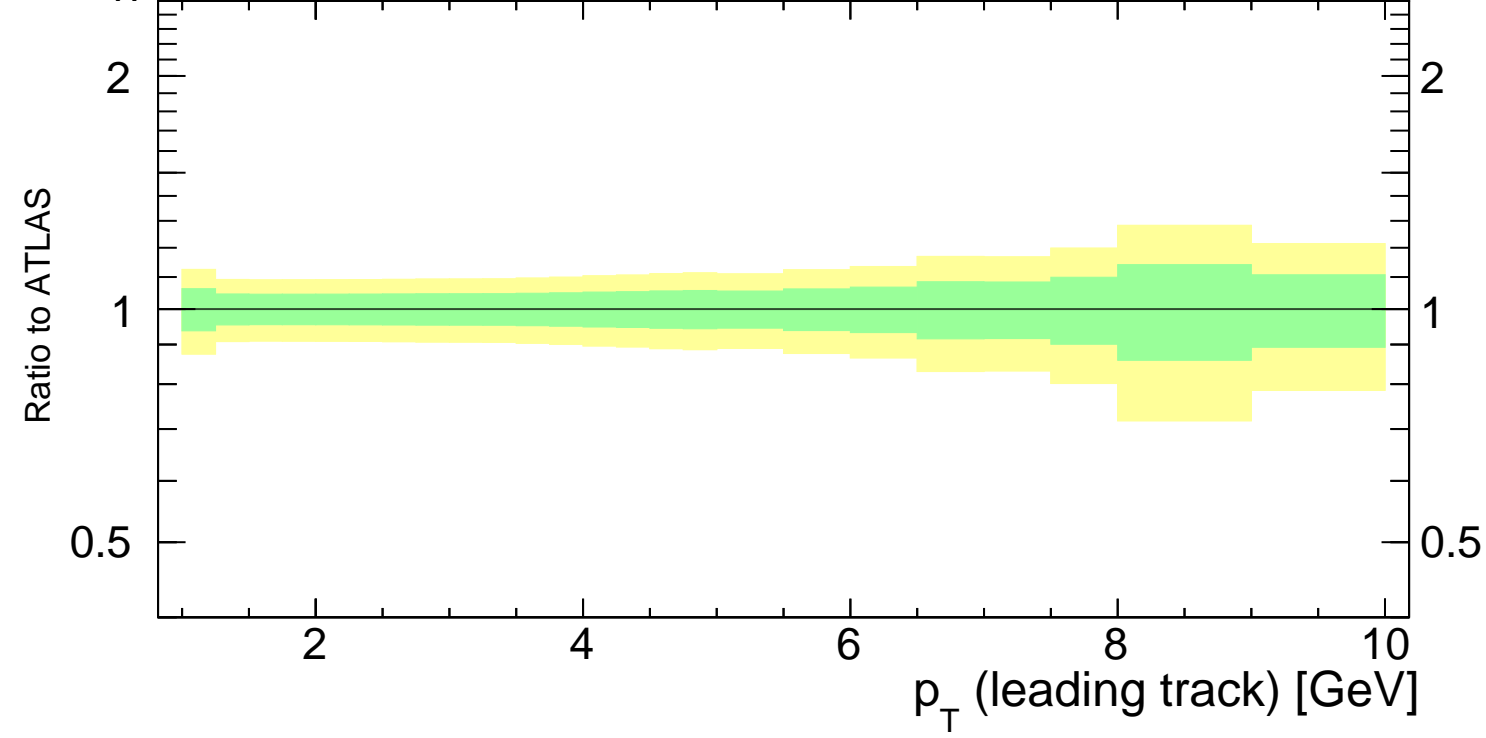

900 GeV pp

Underlying Event

(ATLAS_2010_S8894728)

mcplots.cern.ch [arXiv:1306.3436]