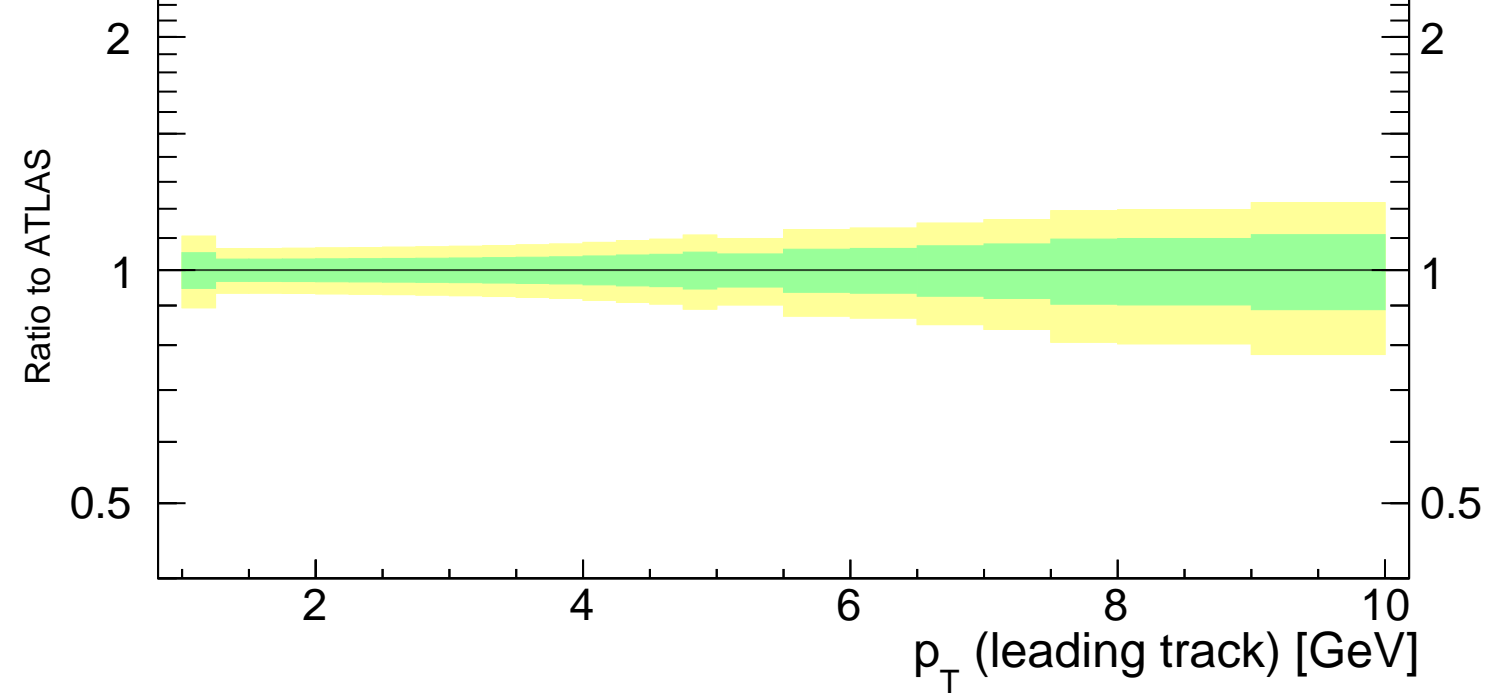

900 GeV pp

Underlying Event

mcplots.cern.ch [arXiv:1306.3436]