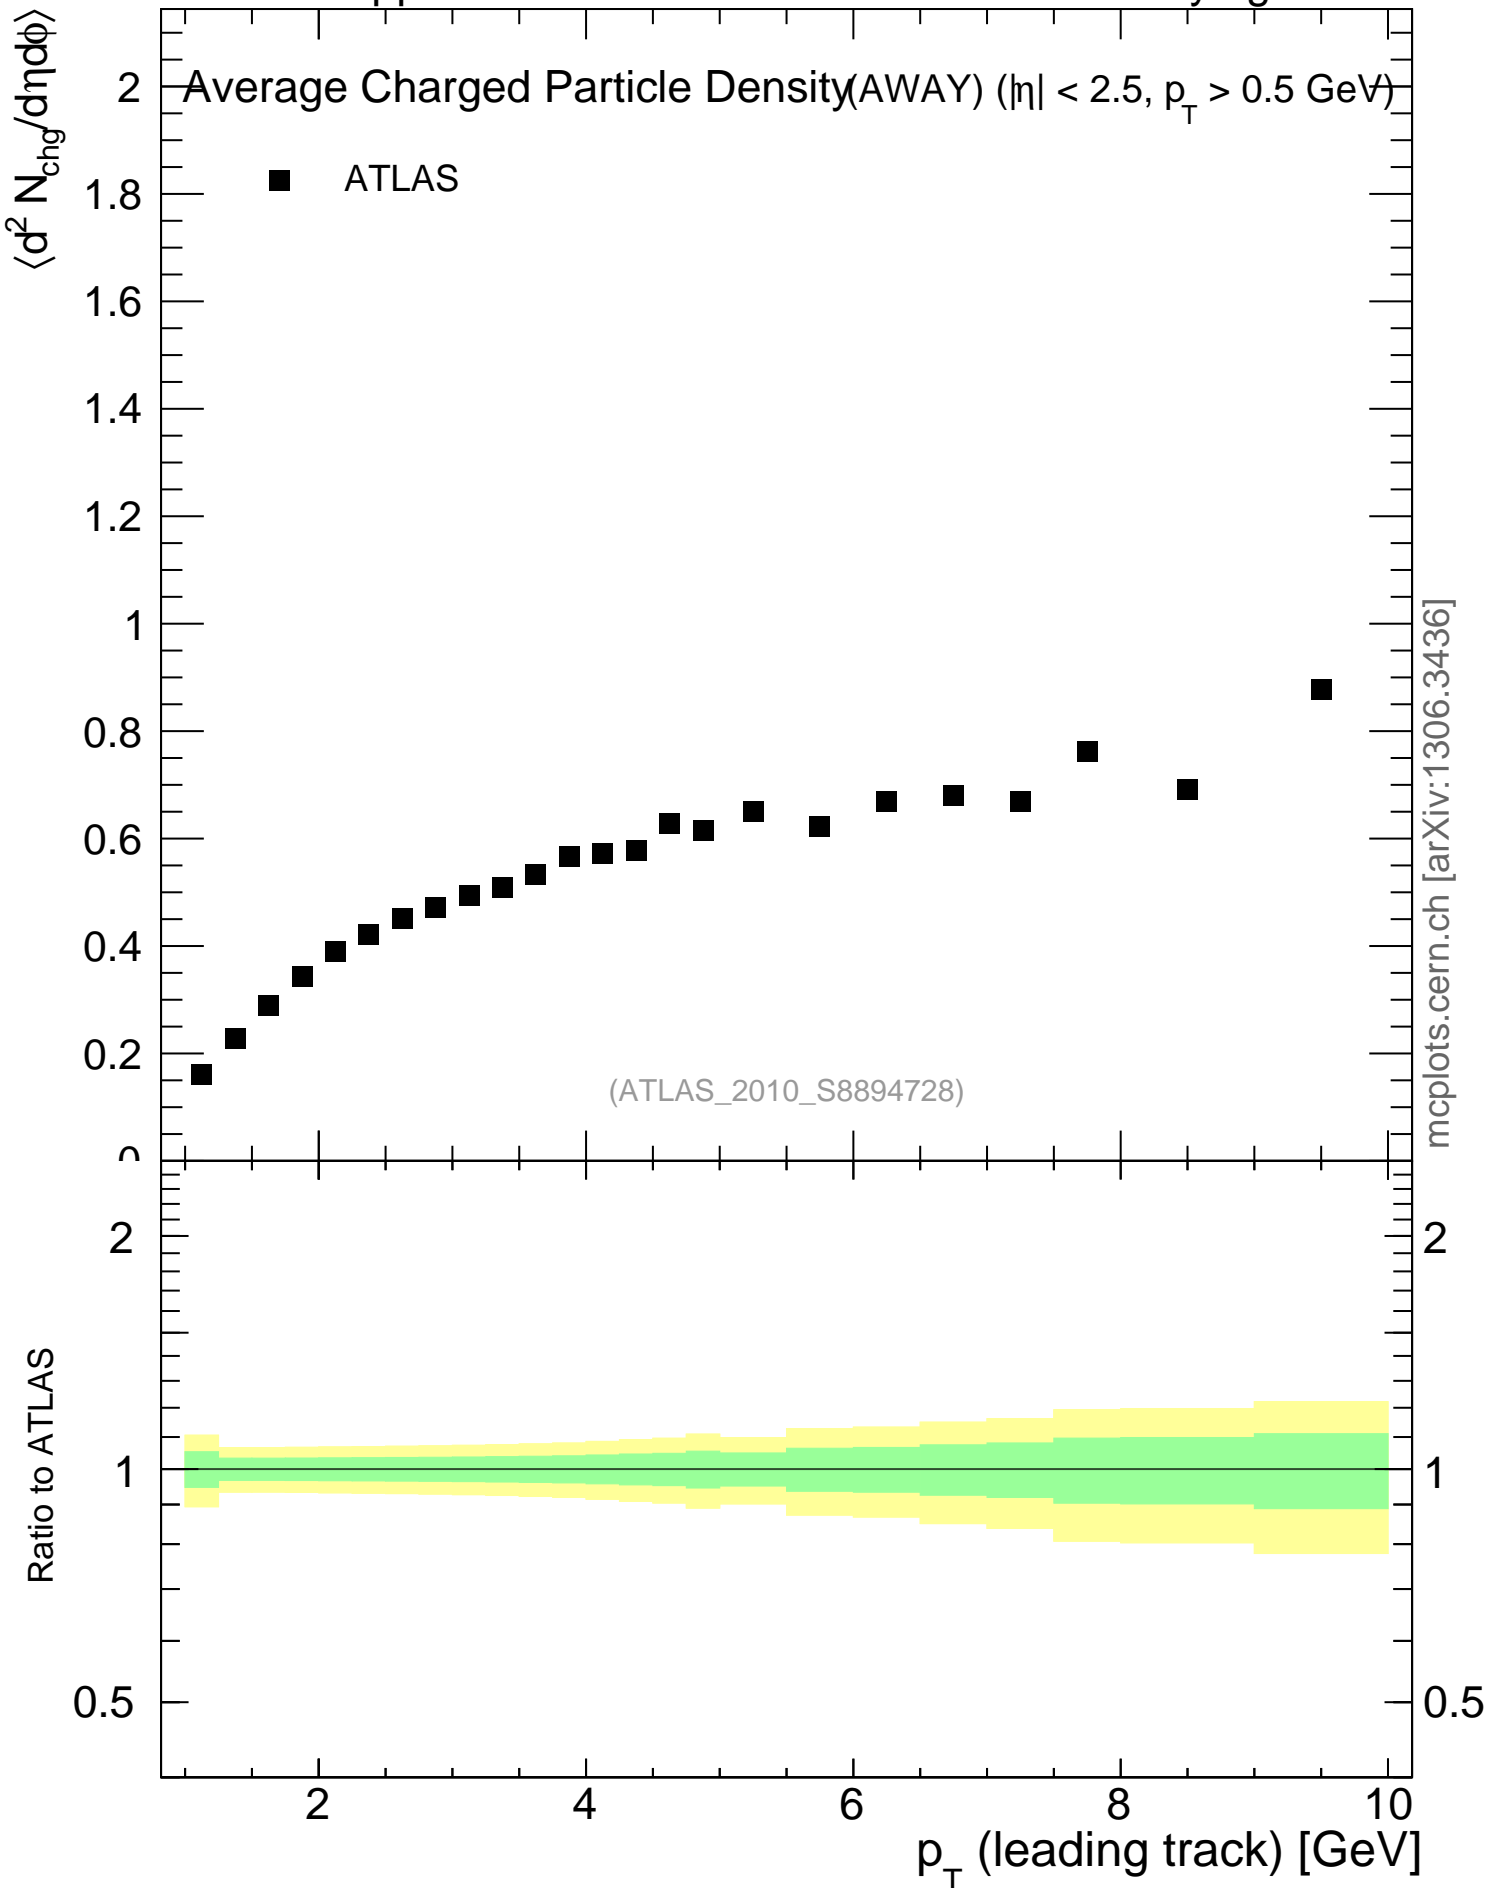

900 GeV pp

Underlying Event

mcplots.cern.ch [arXiv:1306.3436]