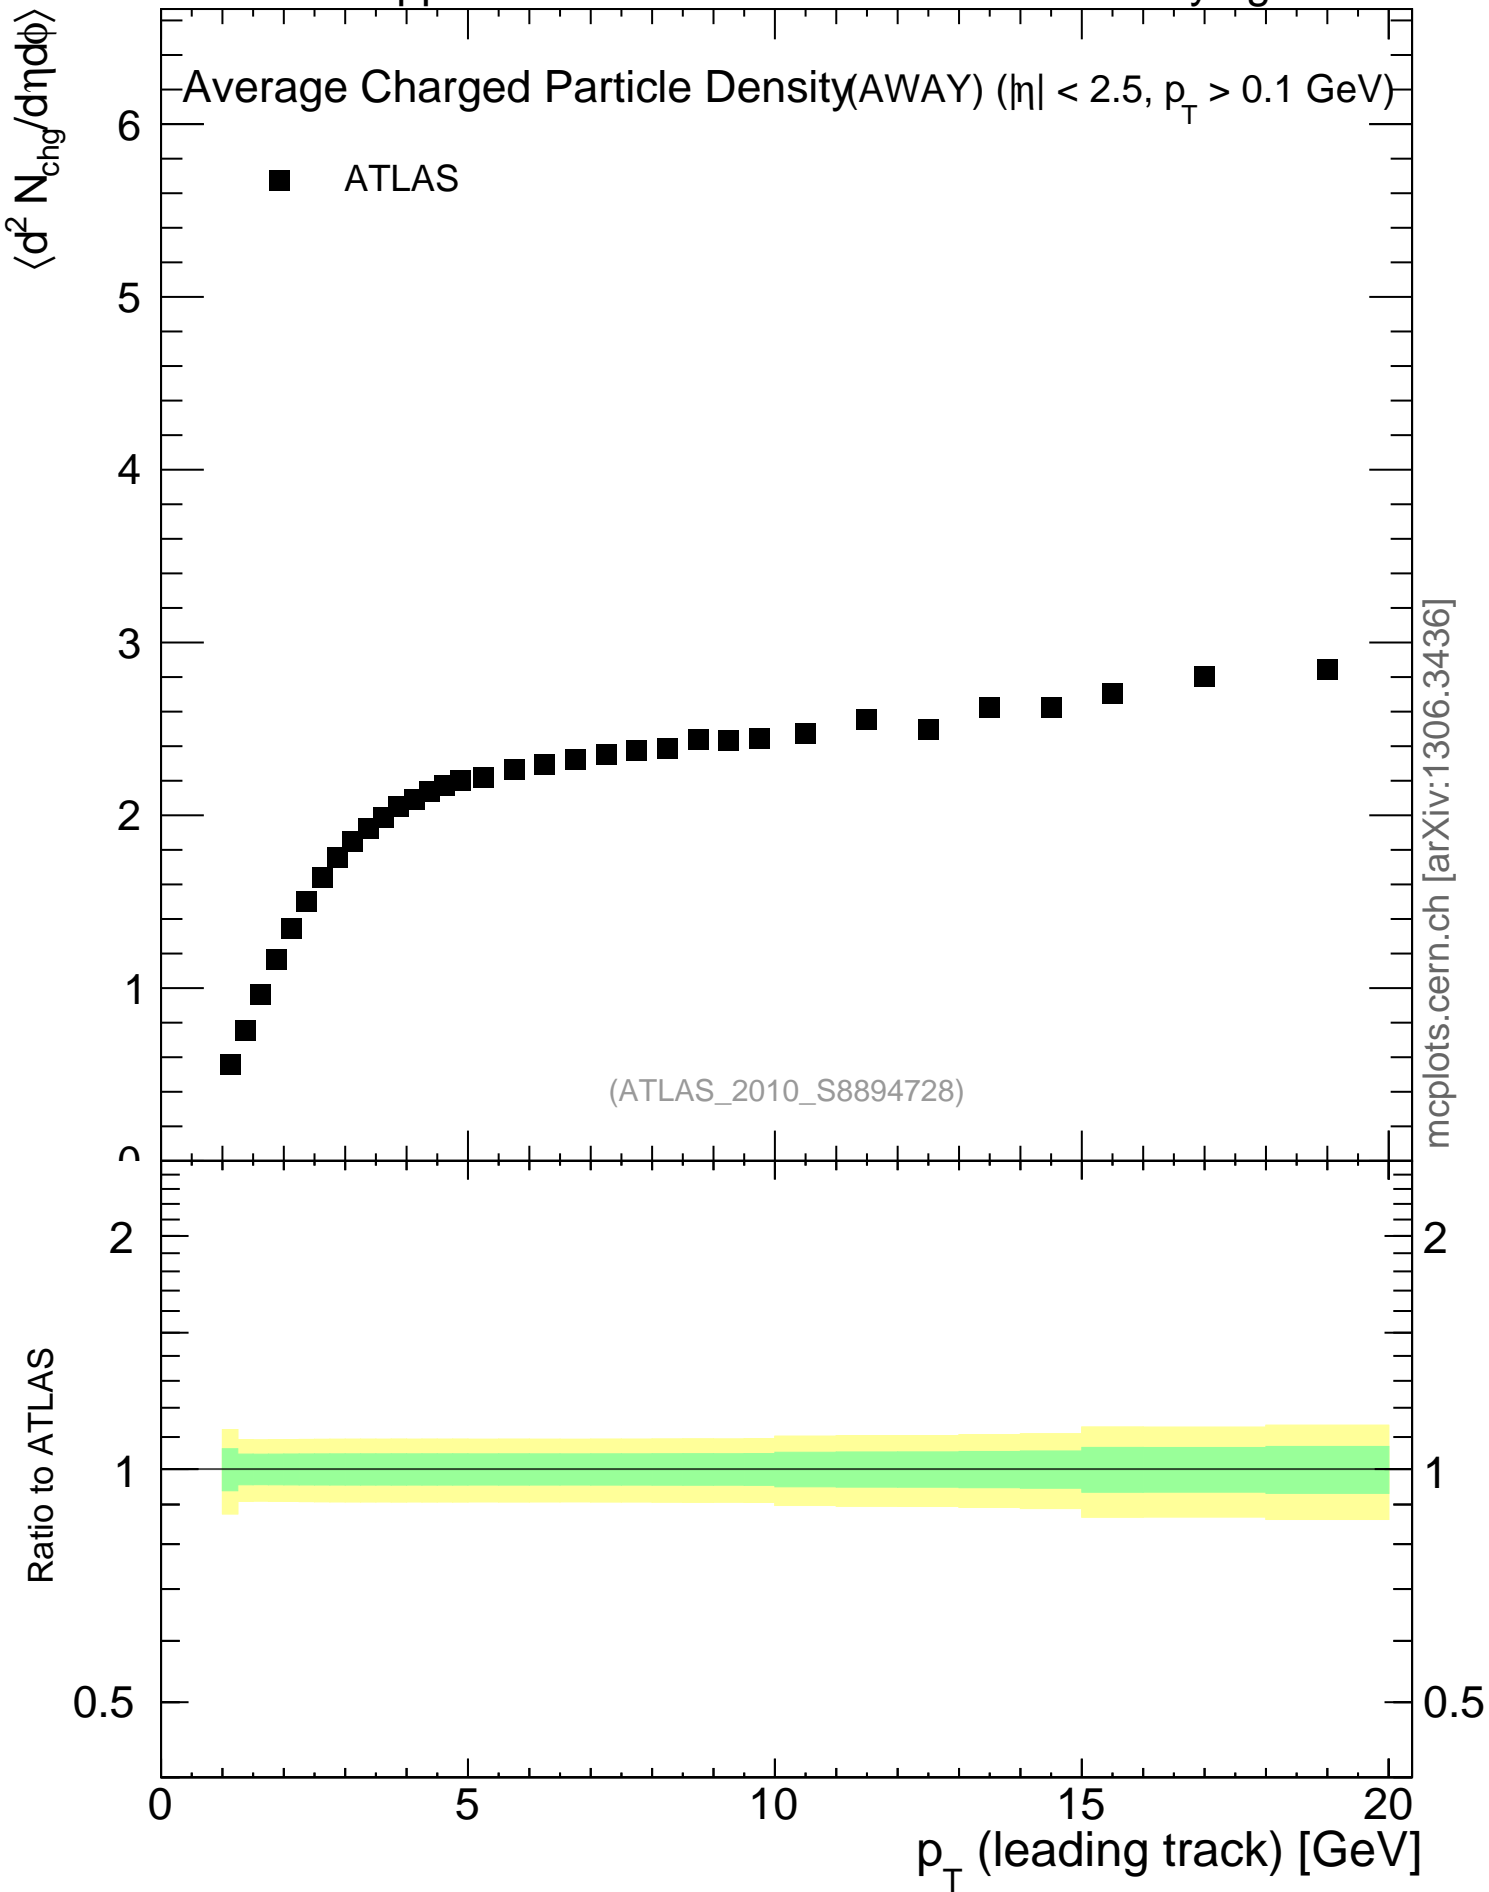

7000 GeV pp

Underlying Event

Average Charged Particle Density(AWAY) ( $|\eta| < 2.5, p_T > 0.1$  GeV)

■ ATLAS

mcplots.cern.ch [arXiv:1306.3436]