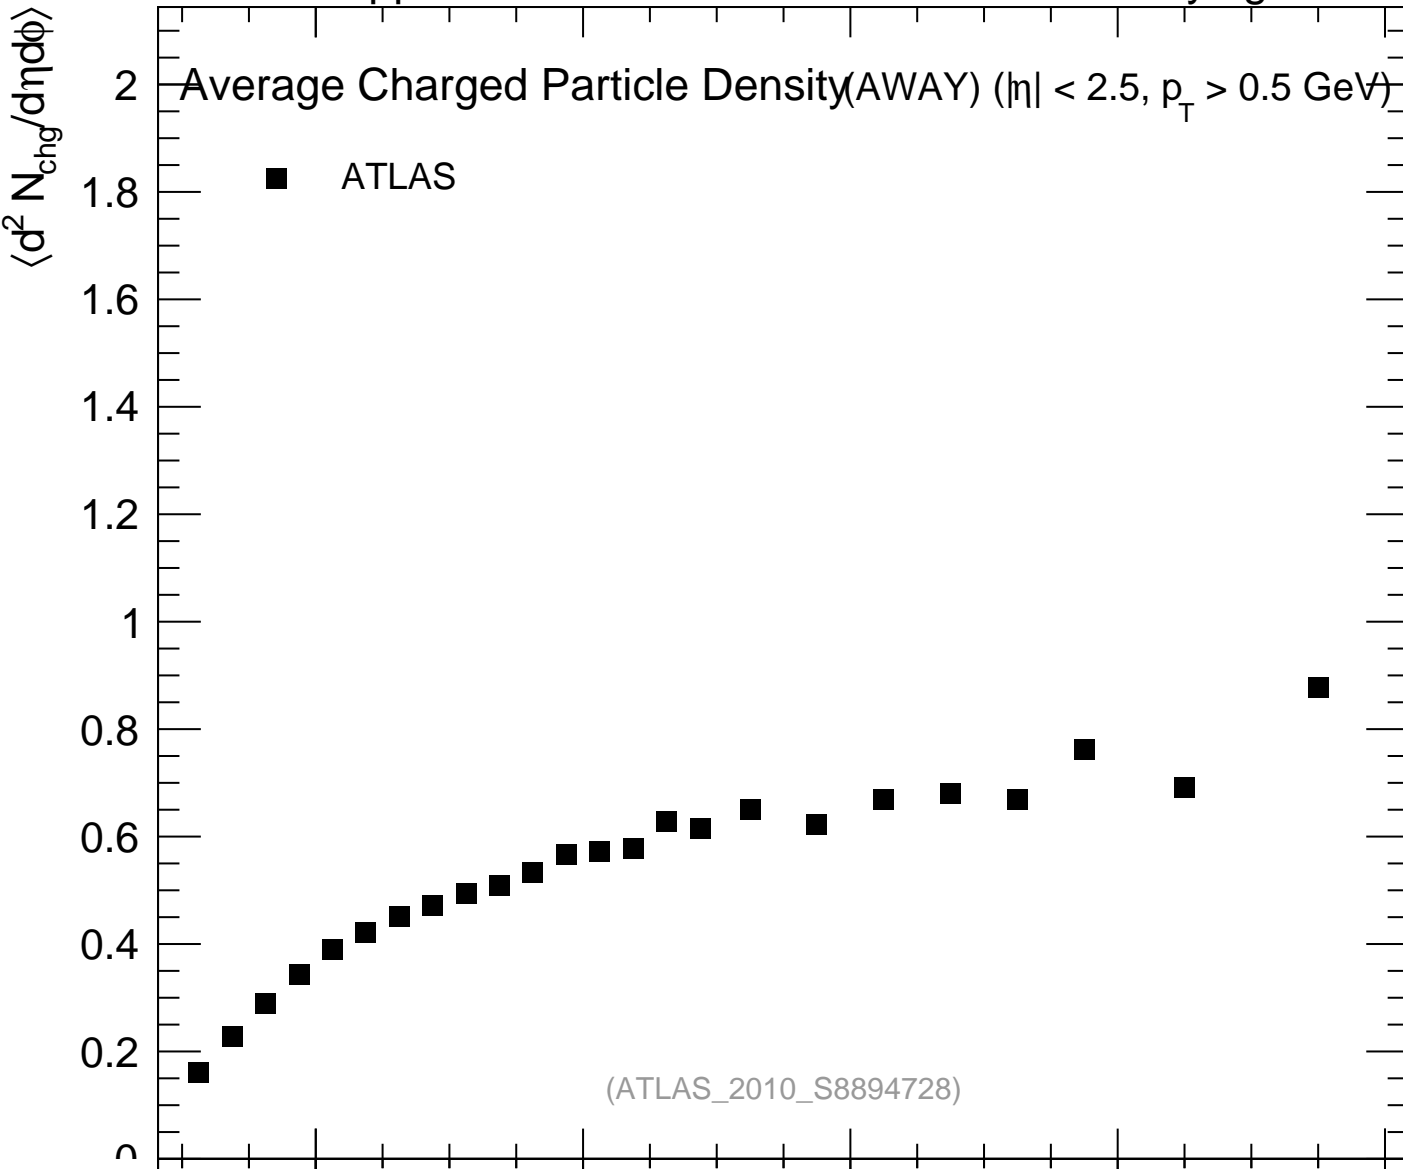

900 GeV pp

Underlying Event

mcplots.cern.ch [arXiv:1306.3436]