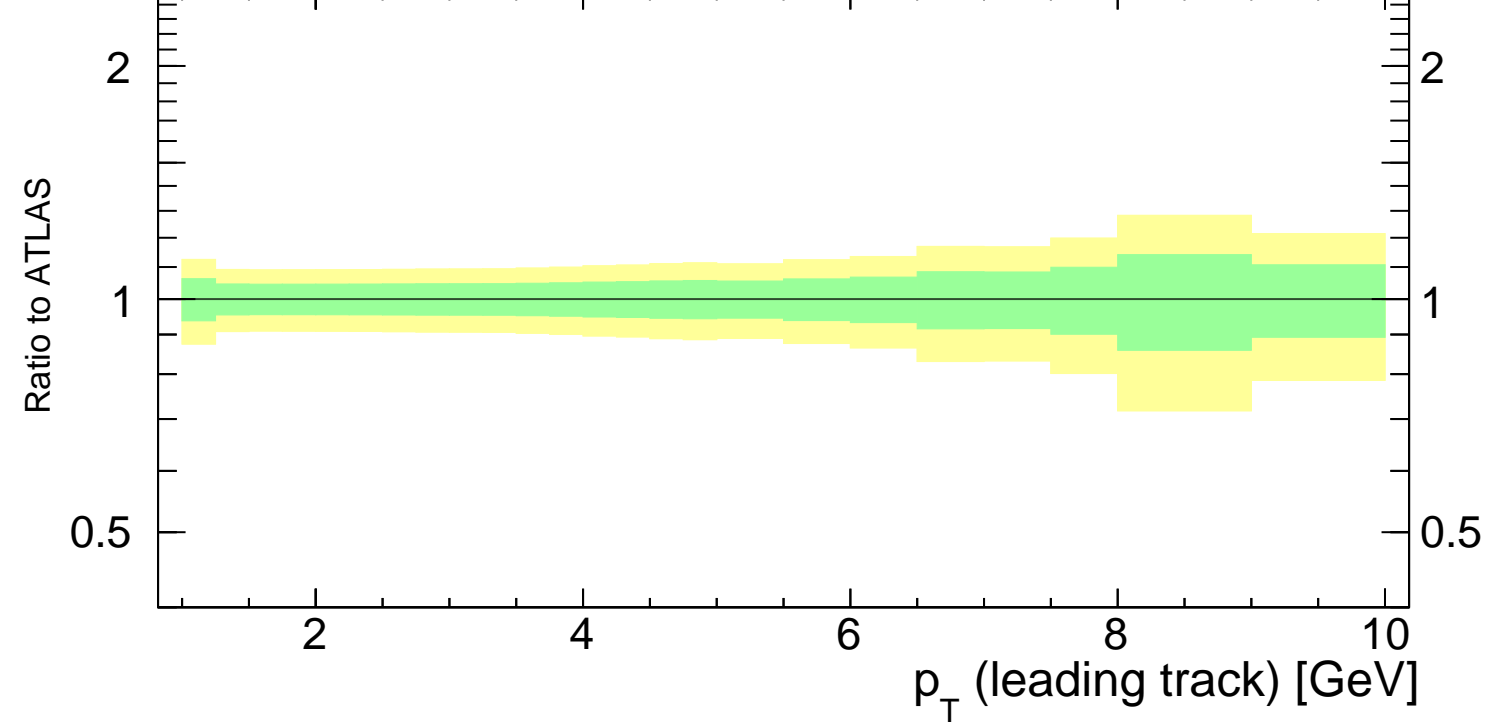

900 GeV pp

Underlying Event

(ATLAS\_2010\_S8894728)

mcplots.cern.ch [arXiv:1306.3436]