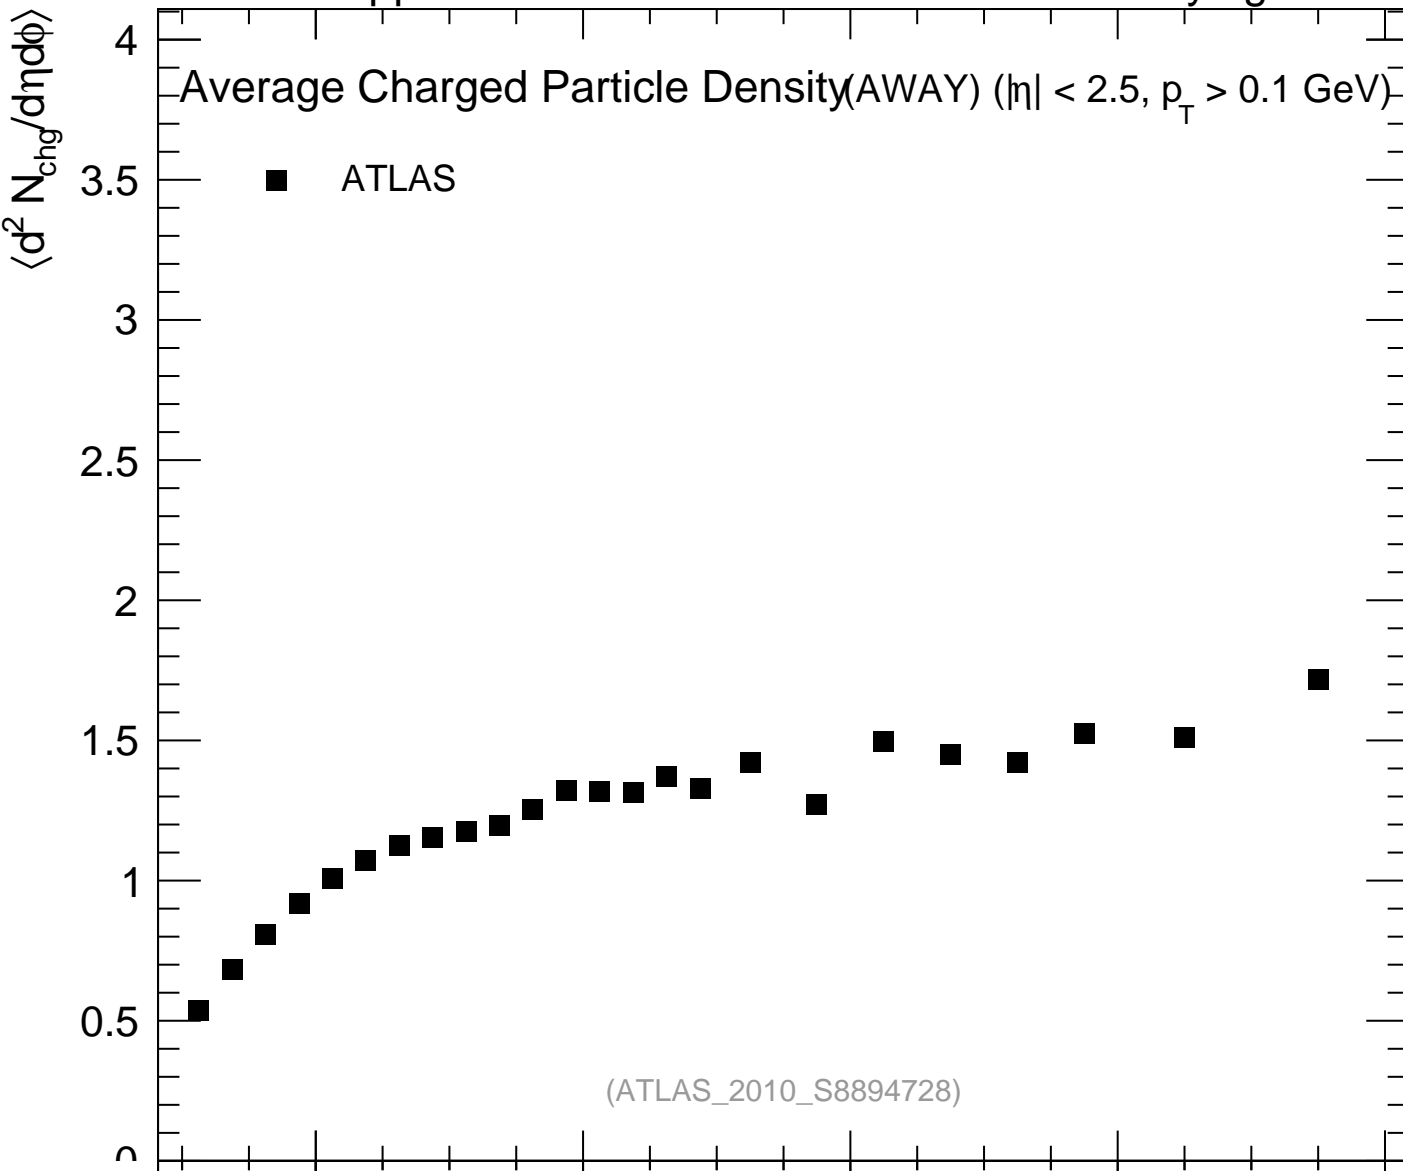

900 GeV pp

Underlying Event

(ATLAS\_2010\_S8894728)

mcplots.cern.ch [arXiv:1306.3436]