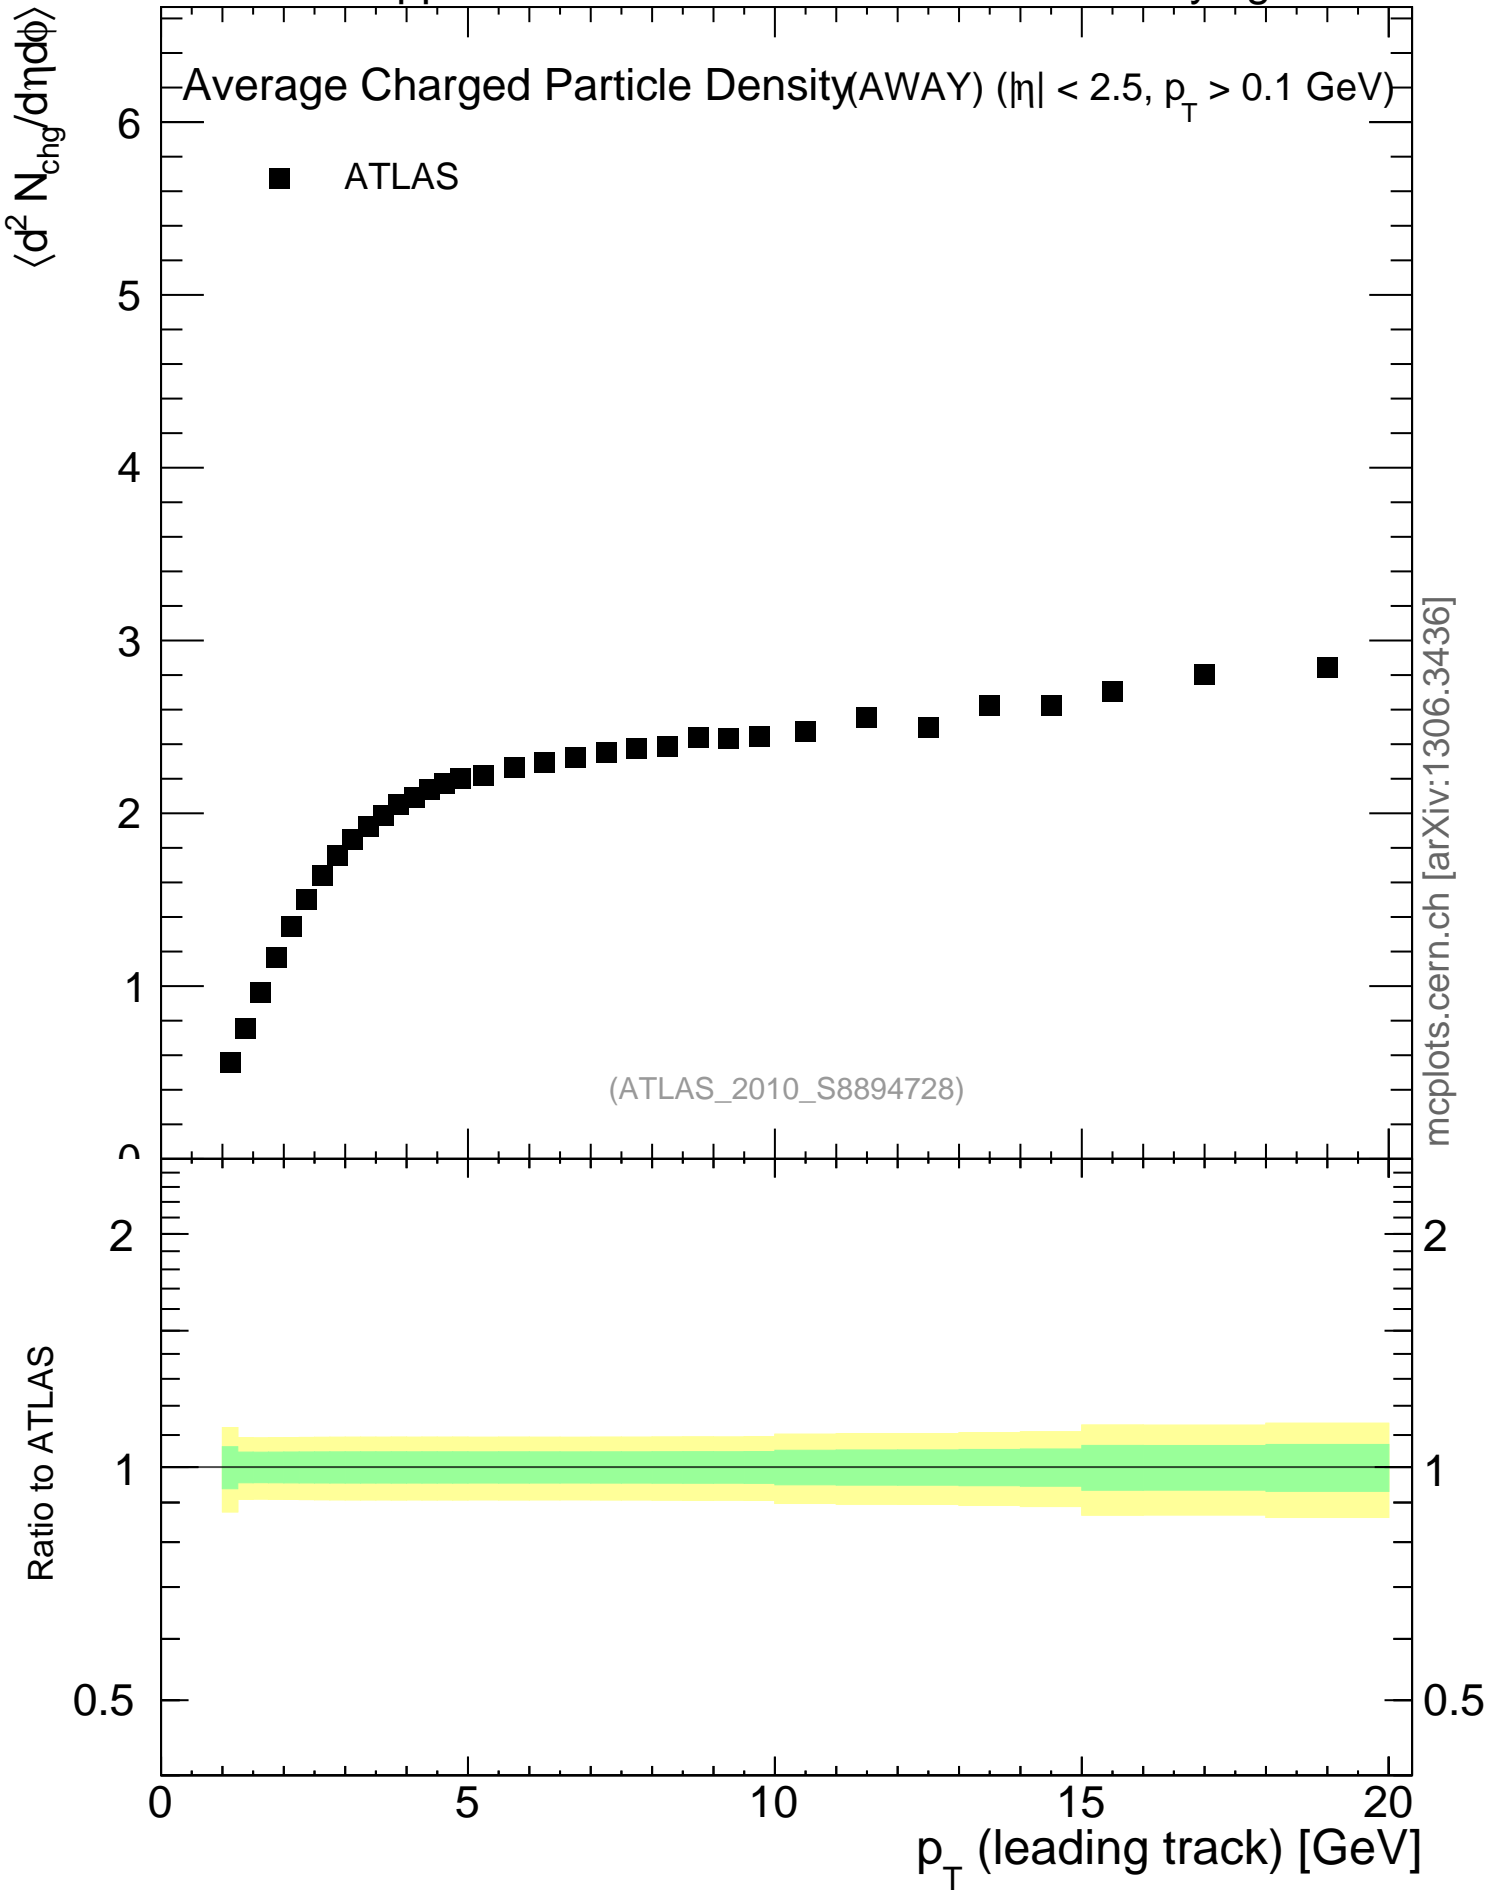

7000 GeV pp

Underlying Event

Average Charged Particle Density(AWAY) ( $|\eta| < 2.5, p_T > 0.1$  GeV)

■ ATLAS

mcplots.cern.ch [arXiv:1306.3436]