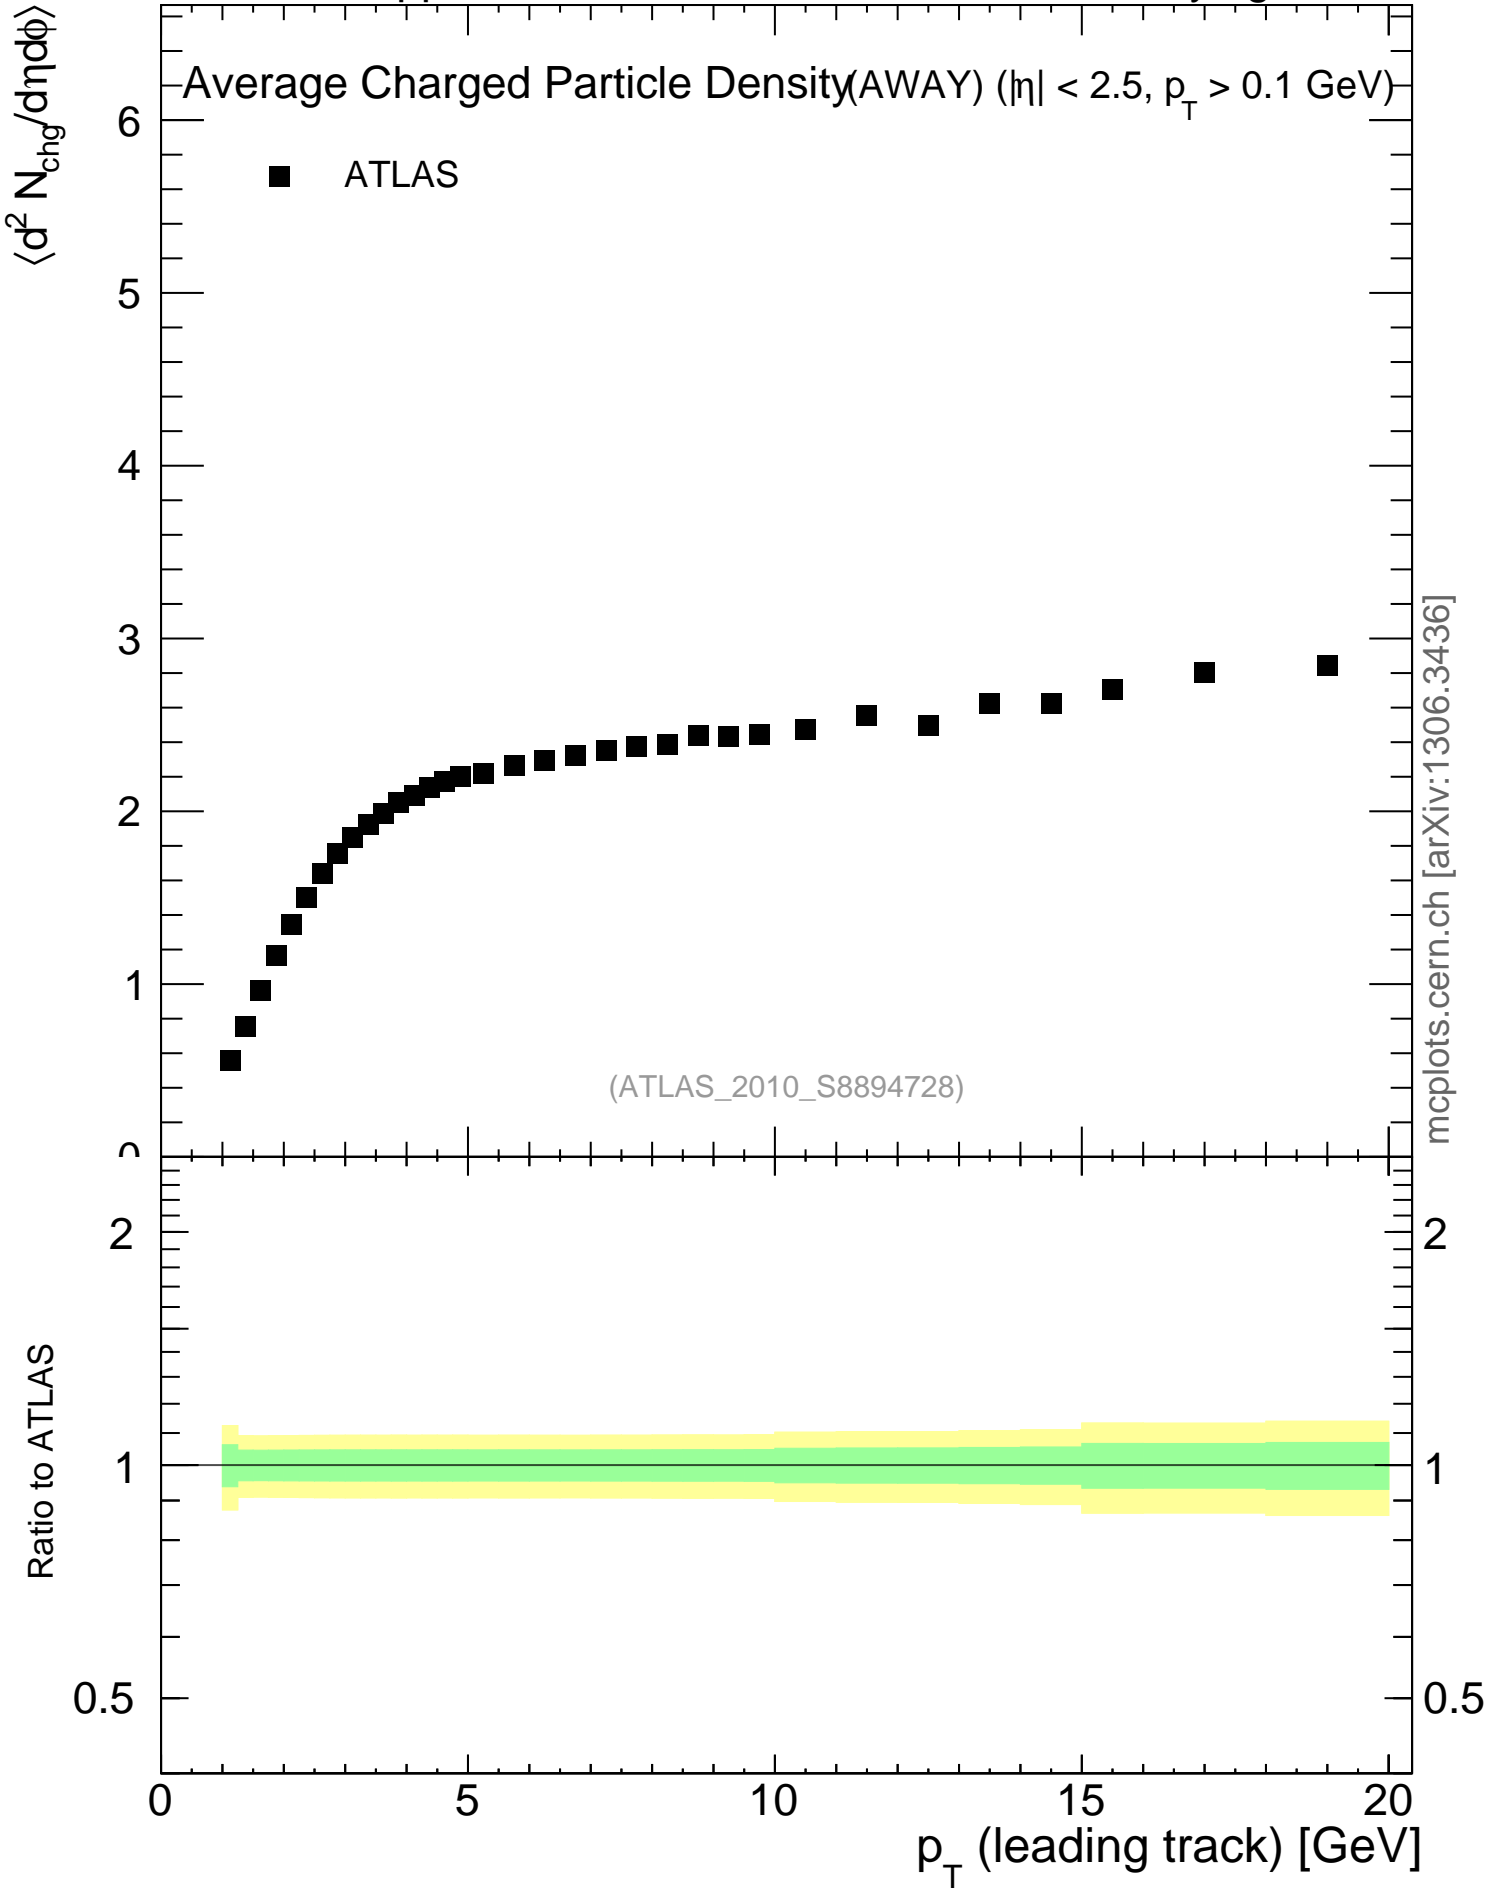

7000 GeV pp

Underlying Event

Average Charged Particle Density(AWAY) ( $|\eta| < 2.5, p_T > 0.1$  GeV)

■ ATLAS

mcplots.cern.ch [arXiv:1306.3436]