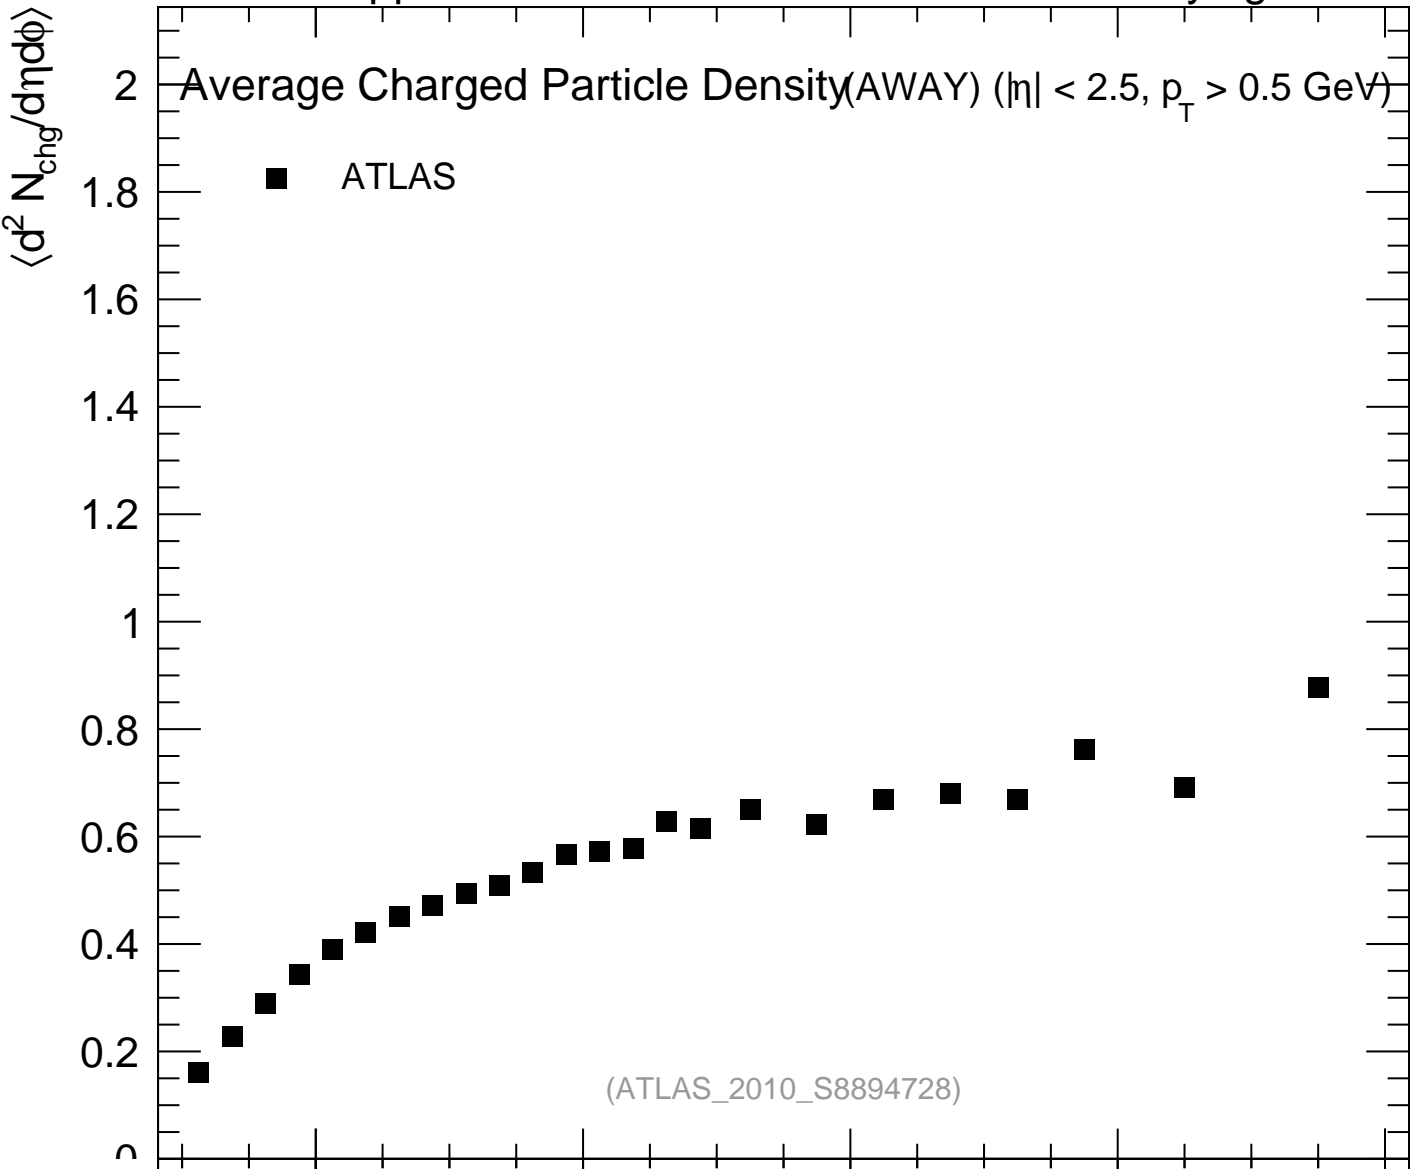

900 GeV pp

Underlying Event

mcplots.cern.ch [arXiv:1306.3436]