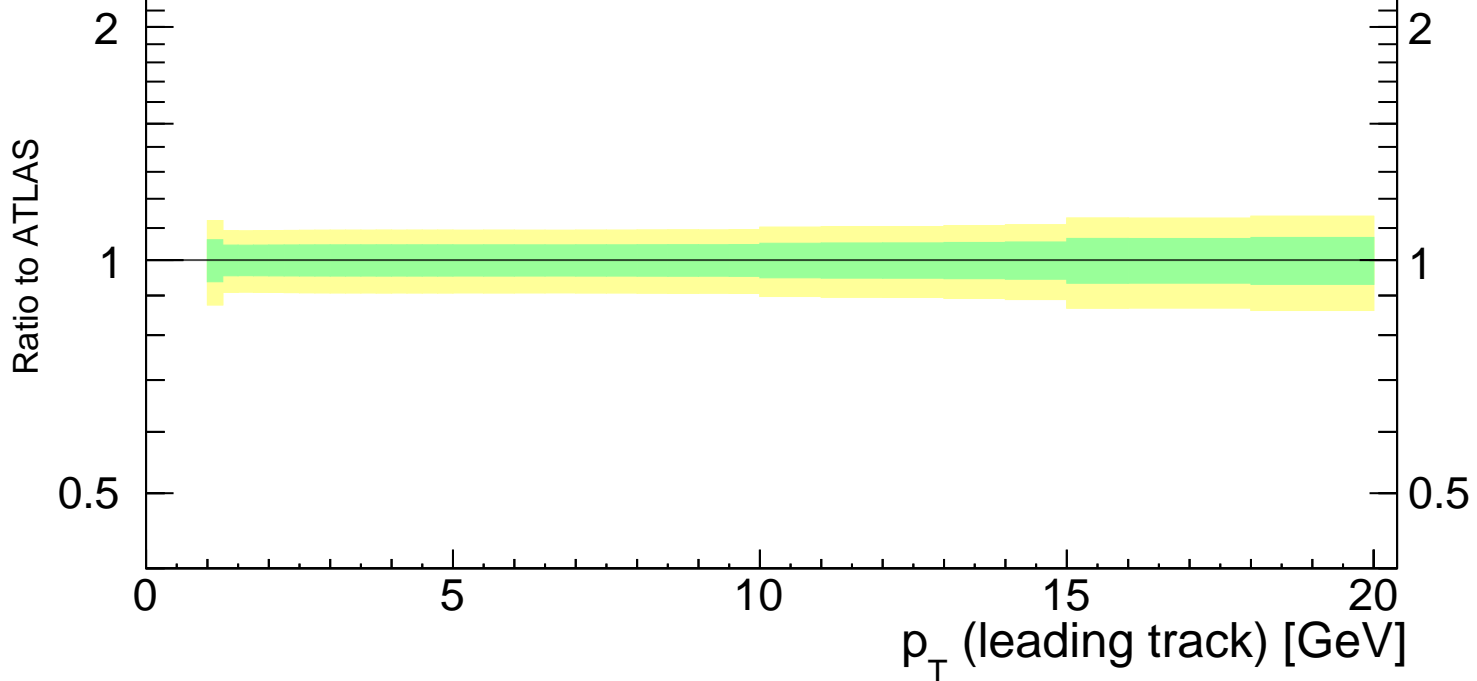

7000 GeV pp

Underlying Event

Average Charged Particle Density(AWAY) ($|\eta| < 2.5, p_T > 0.1$ GeV)

■ ATLAS

(ATLAS_2010_S8894728)

mcplots.cern.ch [arXiv:1306.3436]