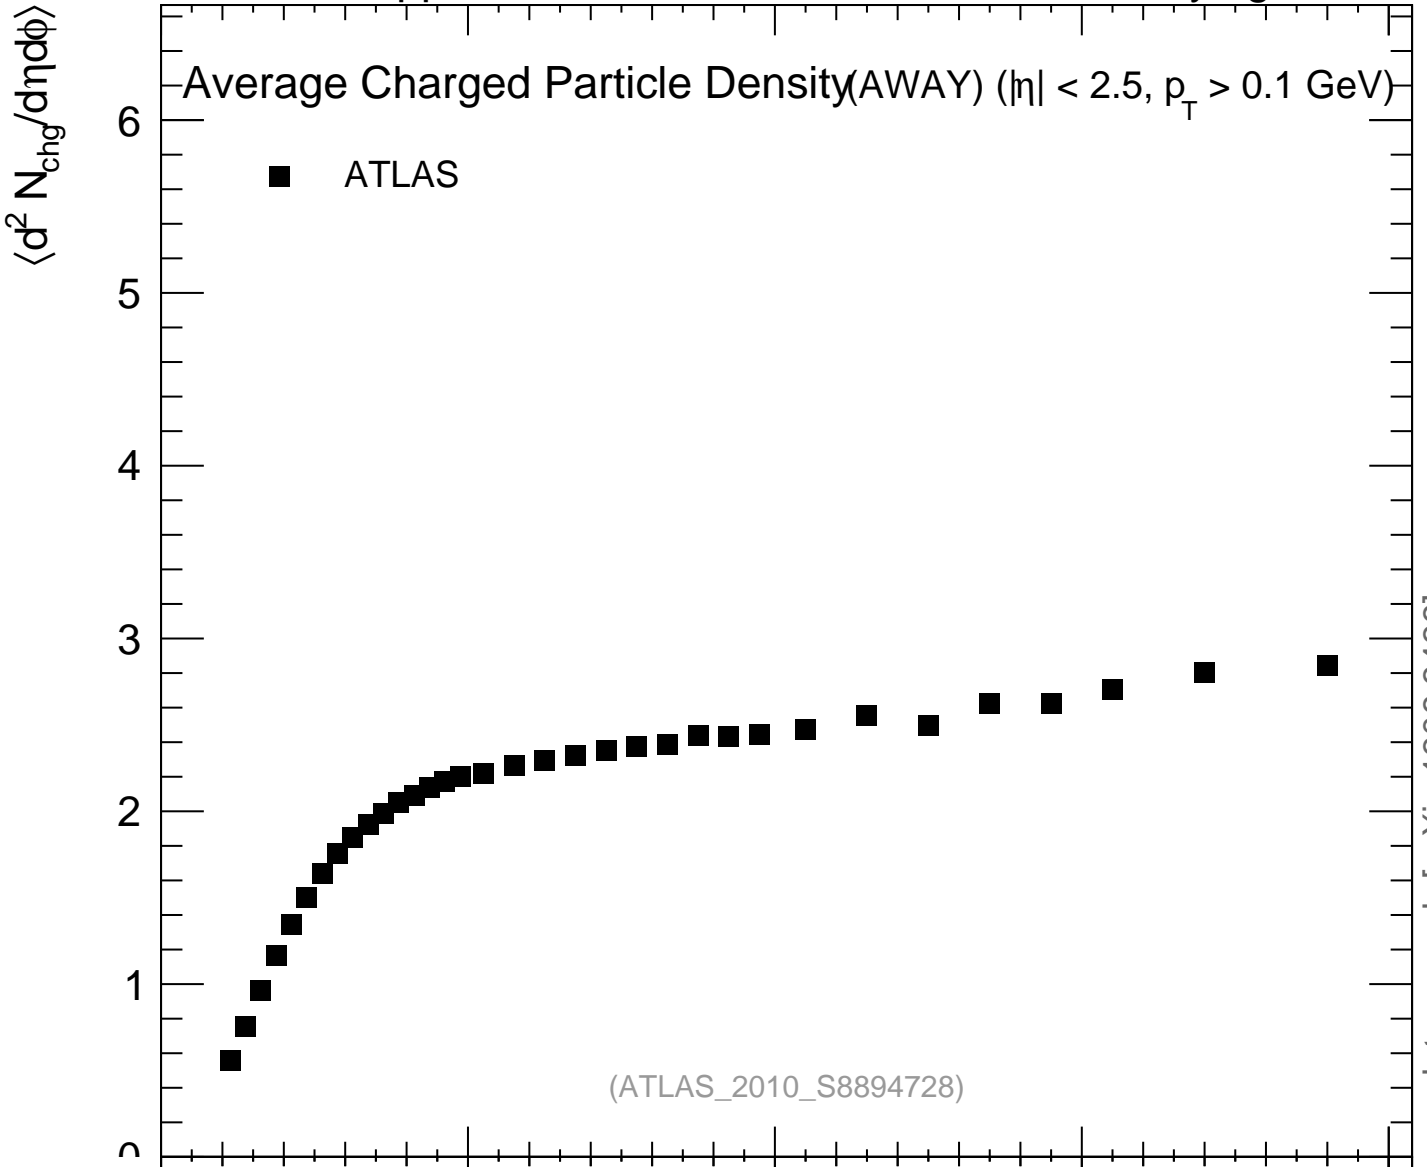

7000 GeV pp

Underlying Event

Average Charged Particle Density(AWAY) ($|\eta| < 2.5, p_T > 0.1$ GeV)

■ ATLAS

(ATLAS_2010_S8894728)

mcplots.cern.ch [arXiv:1306.3436]