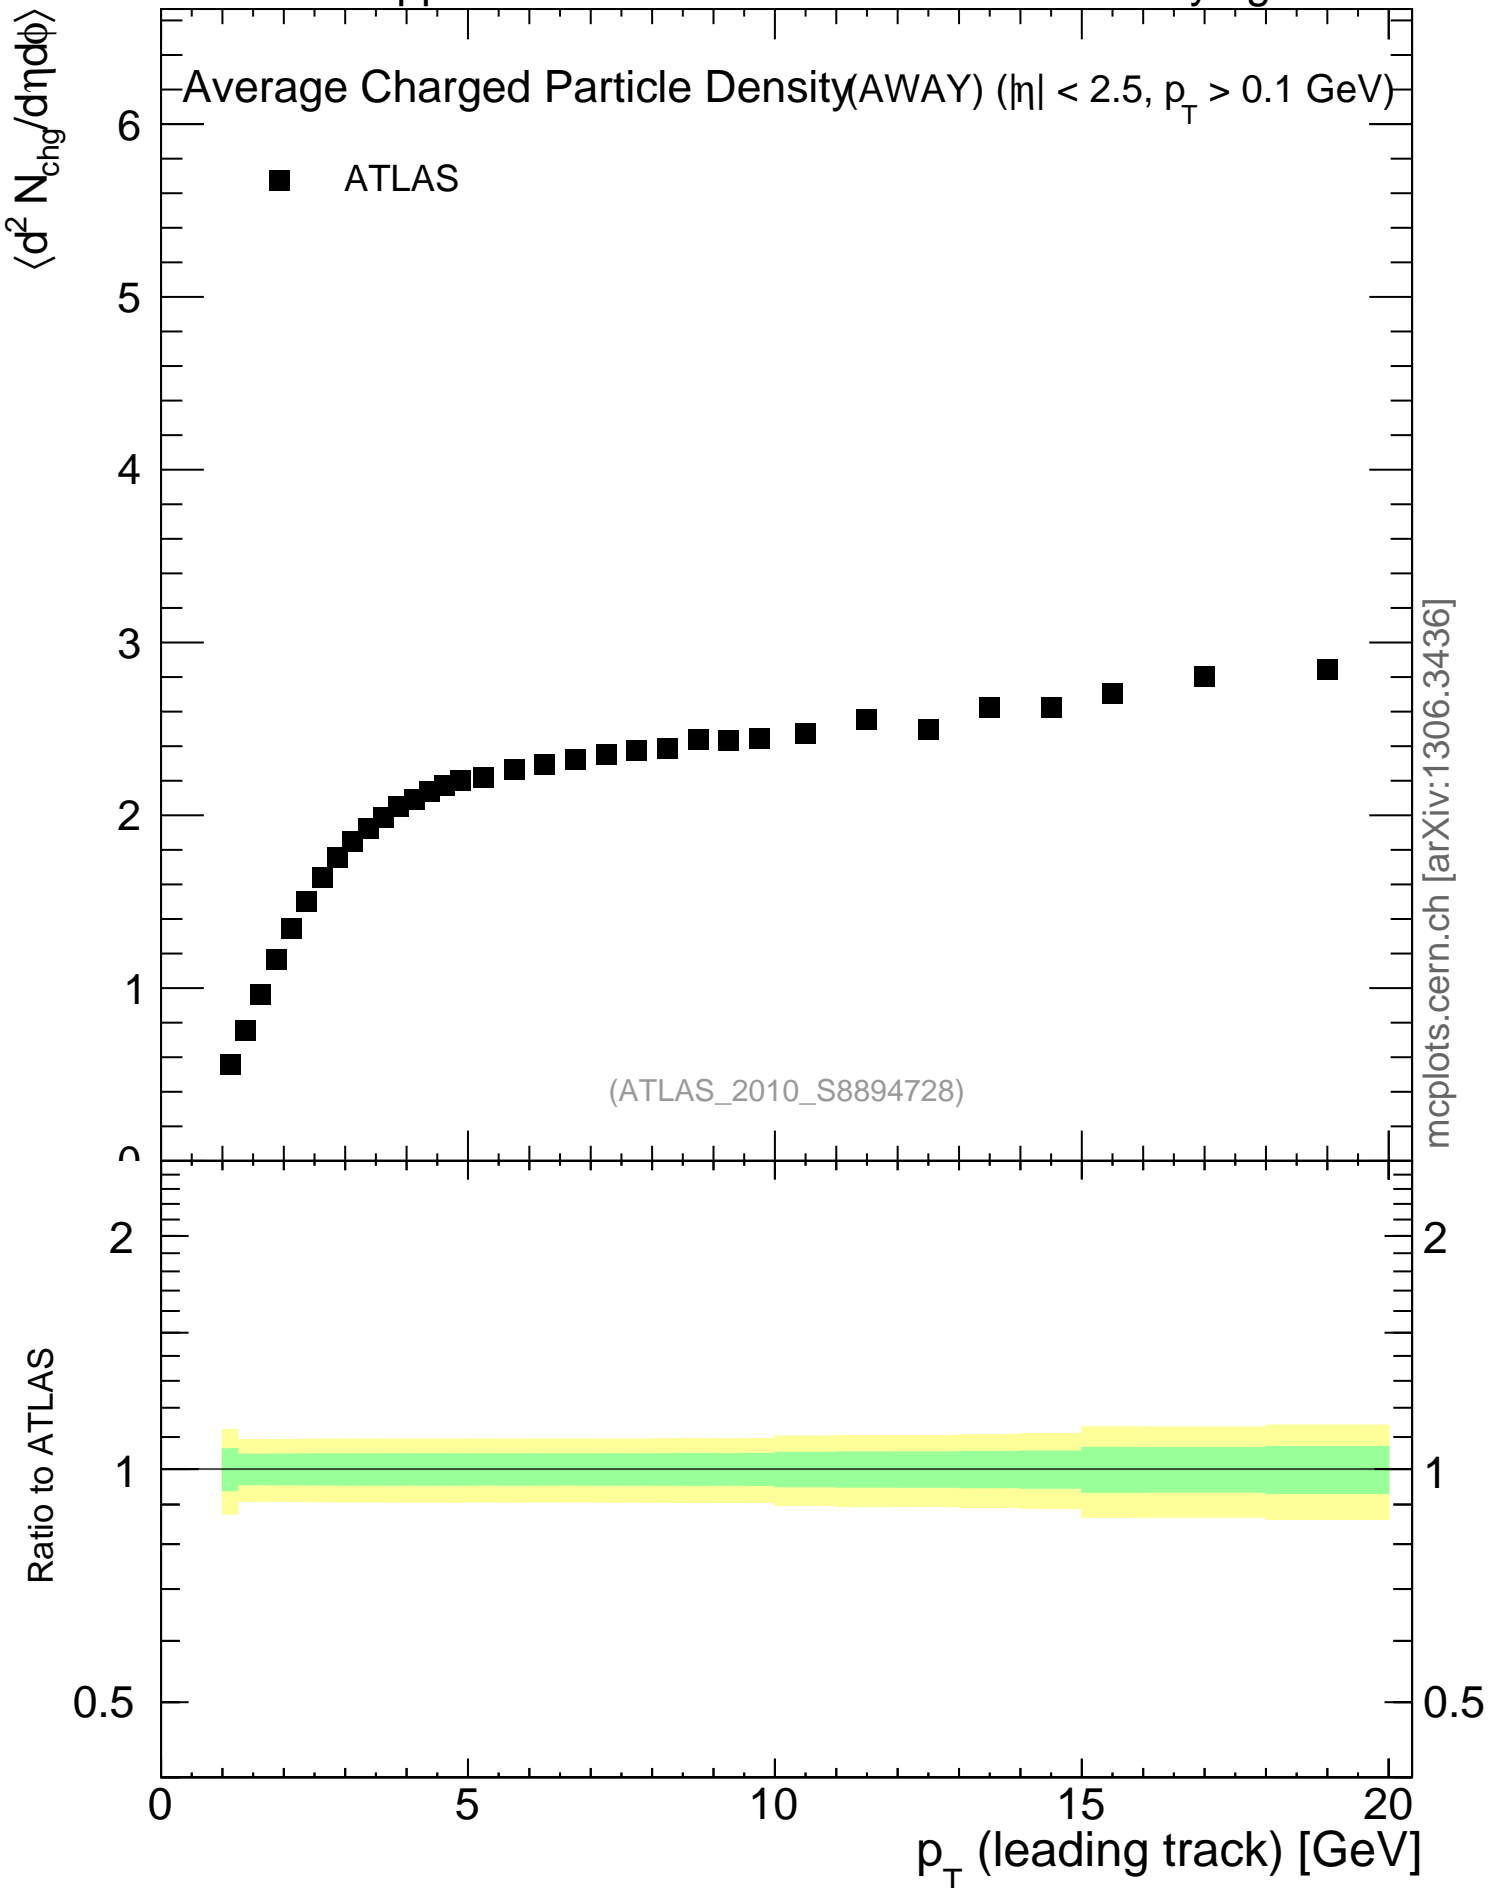

7000 GeV pp

Underlying Event

Average Charged Particle Density(AWAY) ($|\eta| < 2.5, p_T > 0.1$ GeV)

■ ATLAS

mcplots.cern.ch [arXiv:1306.3436]