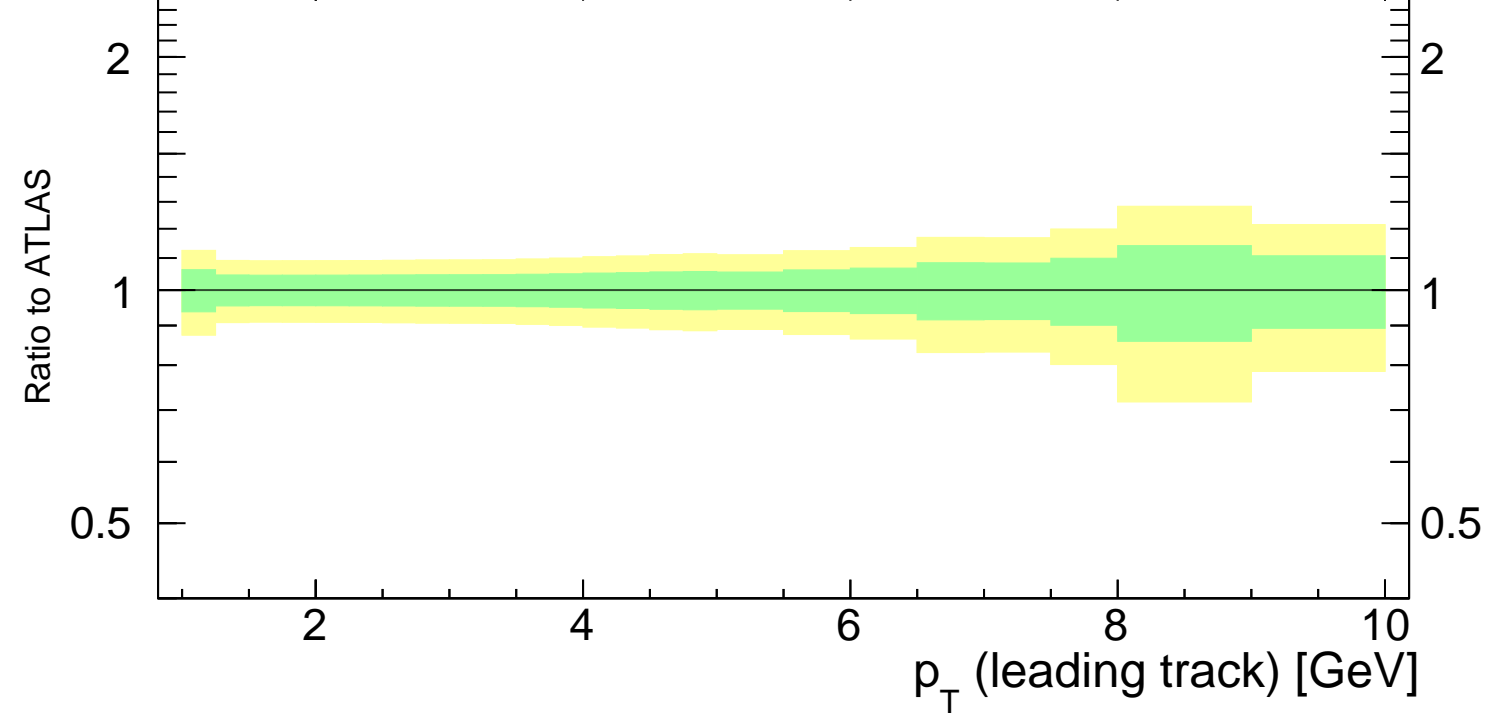

900 GeV pp

Underlying Event

(ATLAS\_2010\_S8894728)

mcplots.cern.ch [arXiv:1306.3436]