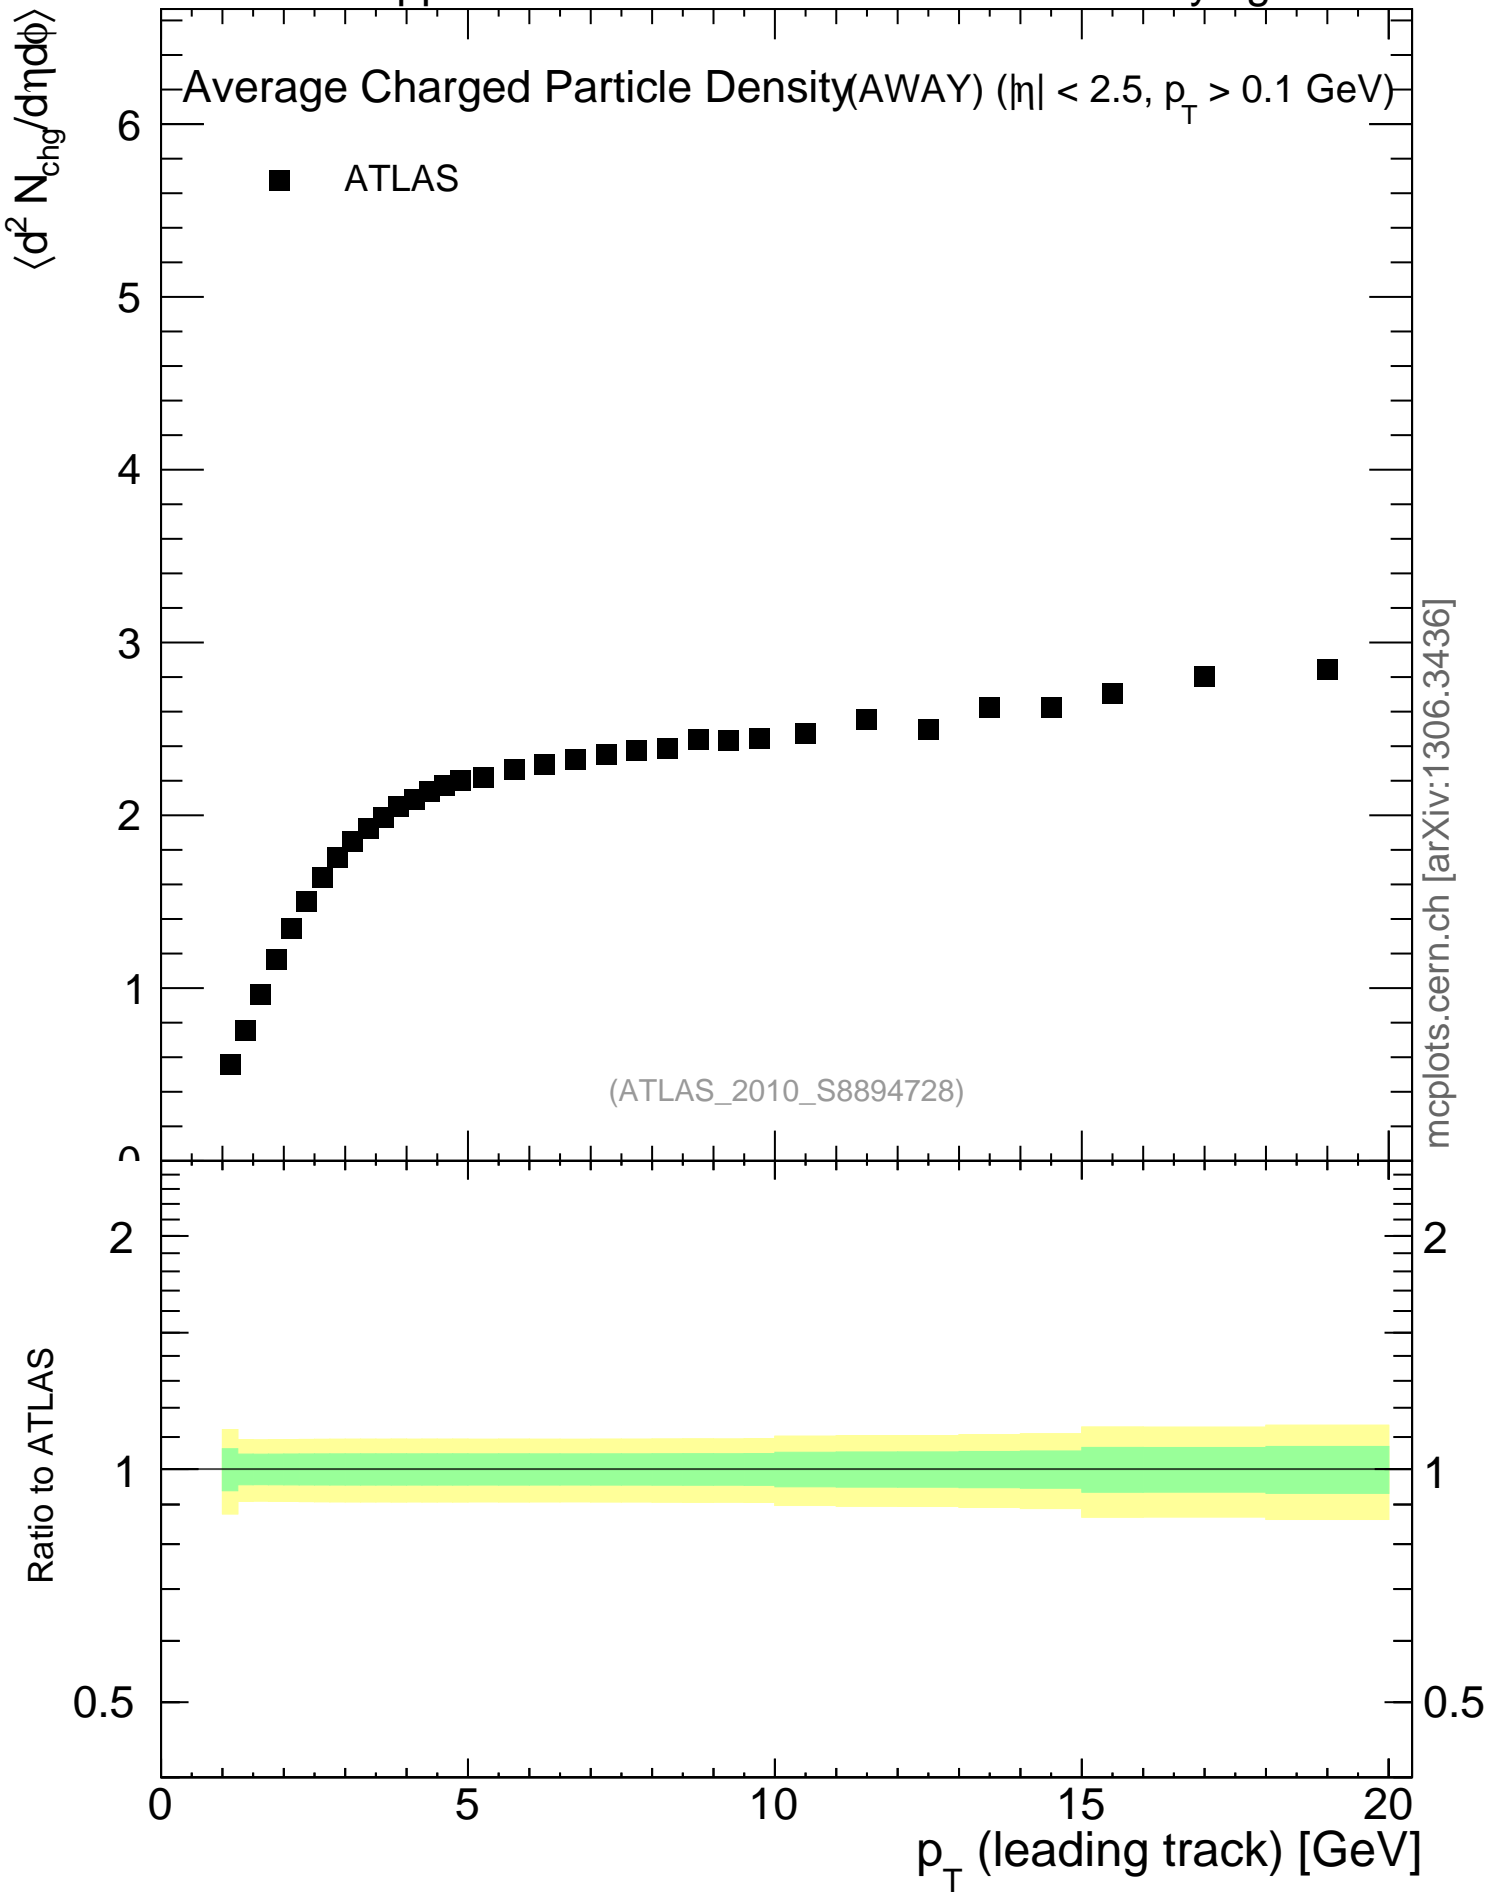

7000 GeV pp

Underlying Event

Average Charged Particle Density(AWAY) ($|\eta| < 2.5, p_T > 0.1$ GeV)

■ ATLAS

mcplots.cern.ch [arXiv:1306.3436]