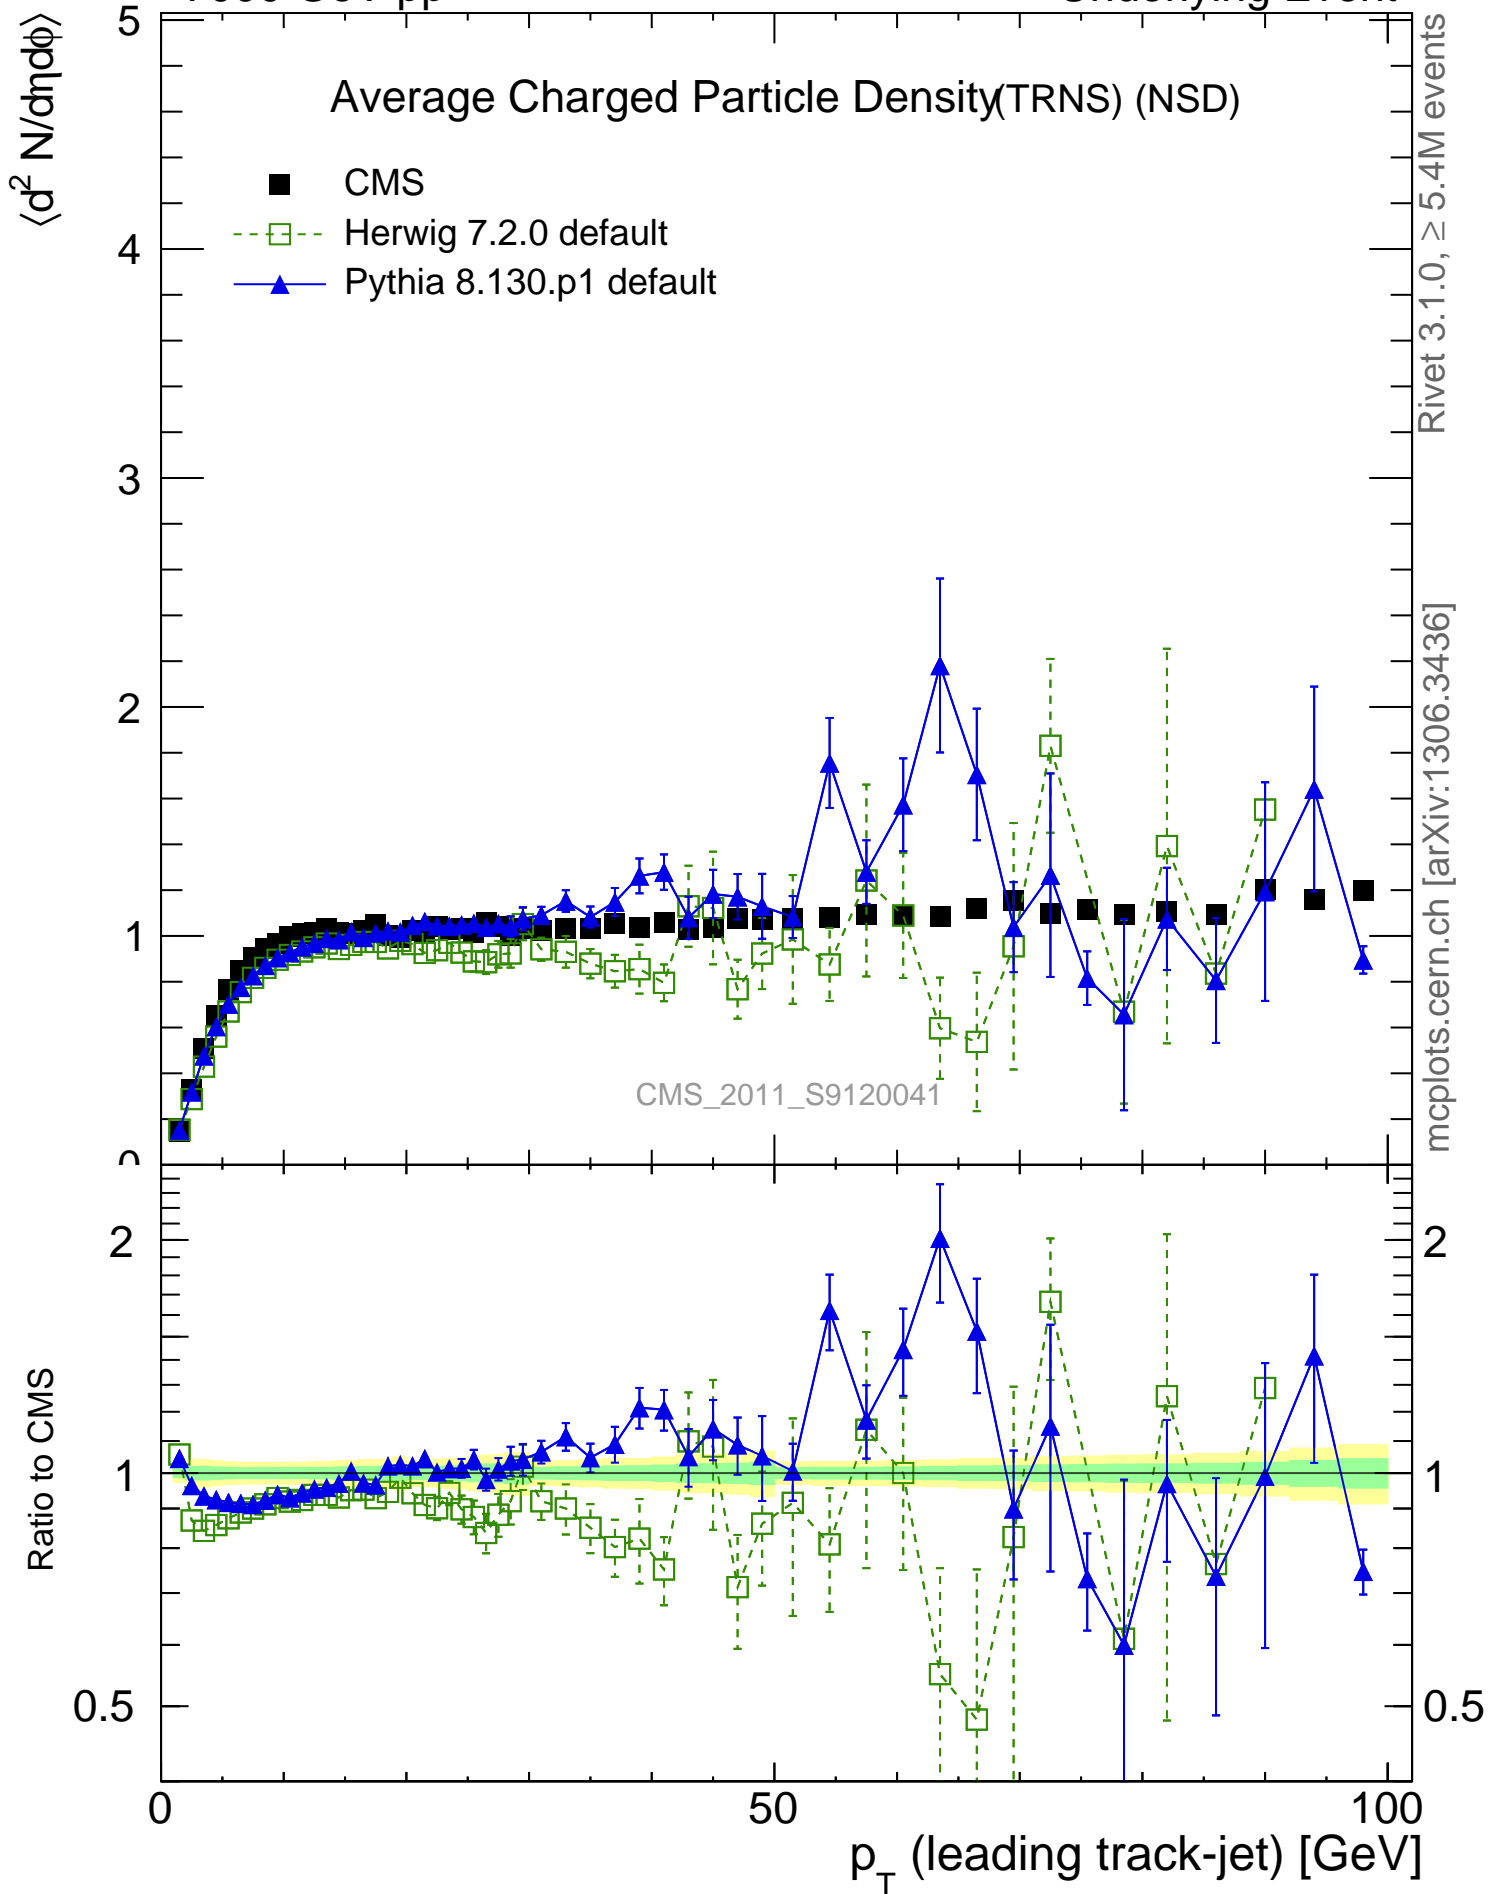

7000 GeV pp

Underlying Event

Average Charged Particle Density (TRNS) (NSD)

- CMS
- - □ Herwig 7.2.0 default
- - ▲ Pythia 8.130.p1 default

Rivet 3.1.0, ≥ 5.4 M events

mcplots.cern.ch [arXiv:1306.3436]

2

1