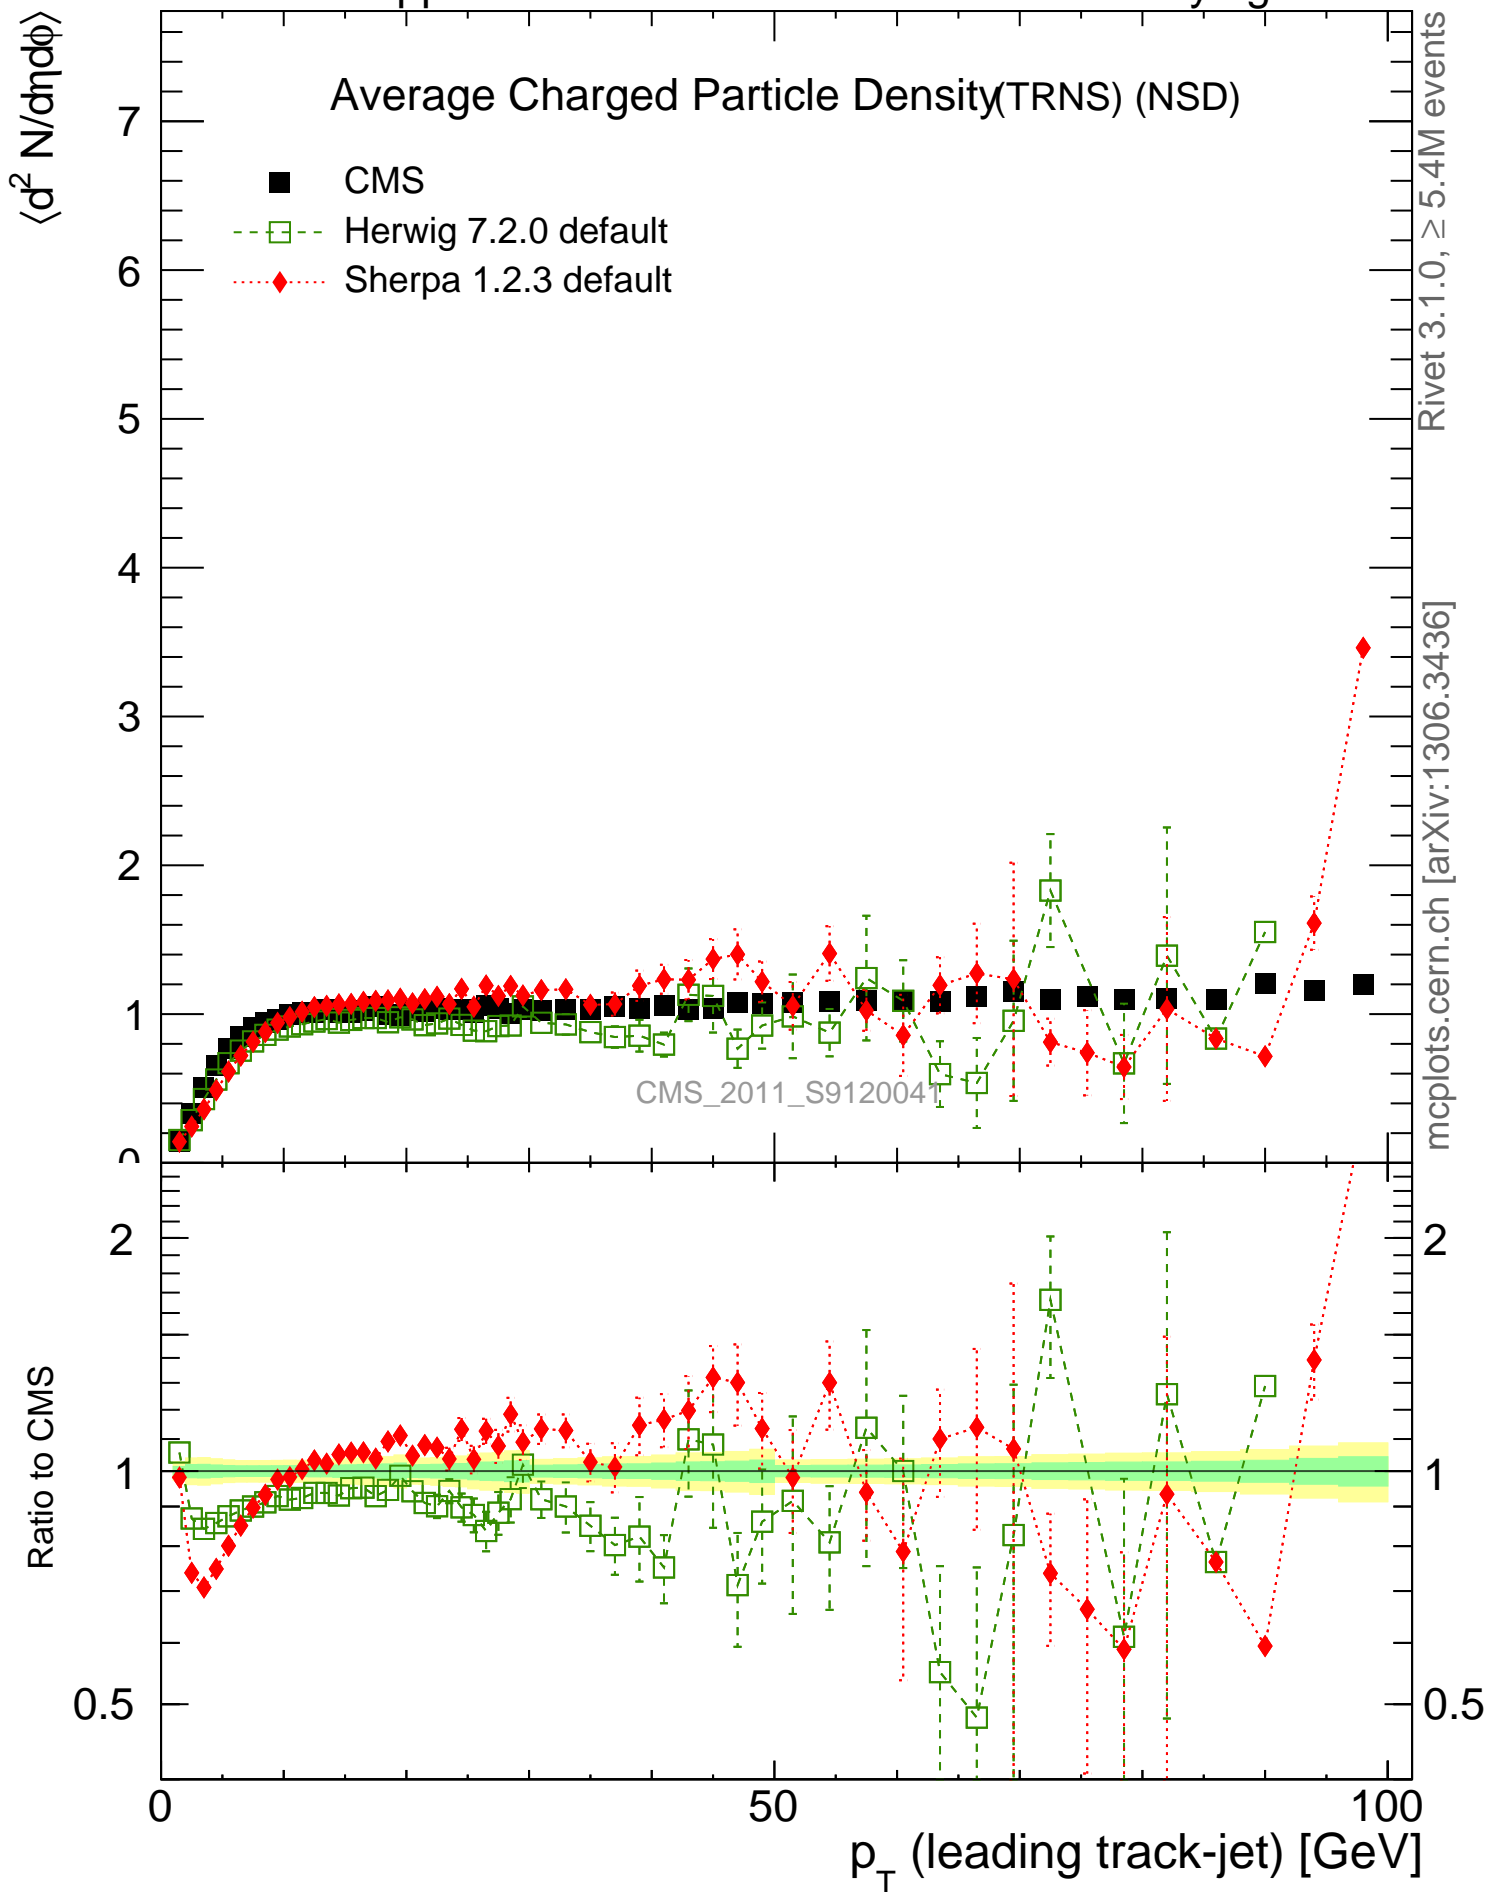

7000 GeV pp

Underlying Event

Average Charged Particle Density (TRNS) (NSD)

- CMS
- - □ - - Herwig 7.2.0 default
- - ◆ - - Sherpa 1.2.3 default

Rivet 3.1.0, $\geq 5.4M$ events

mcplots.cern.ch [arXiv:1306.3436]