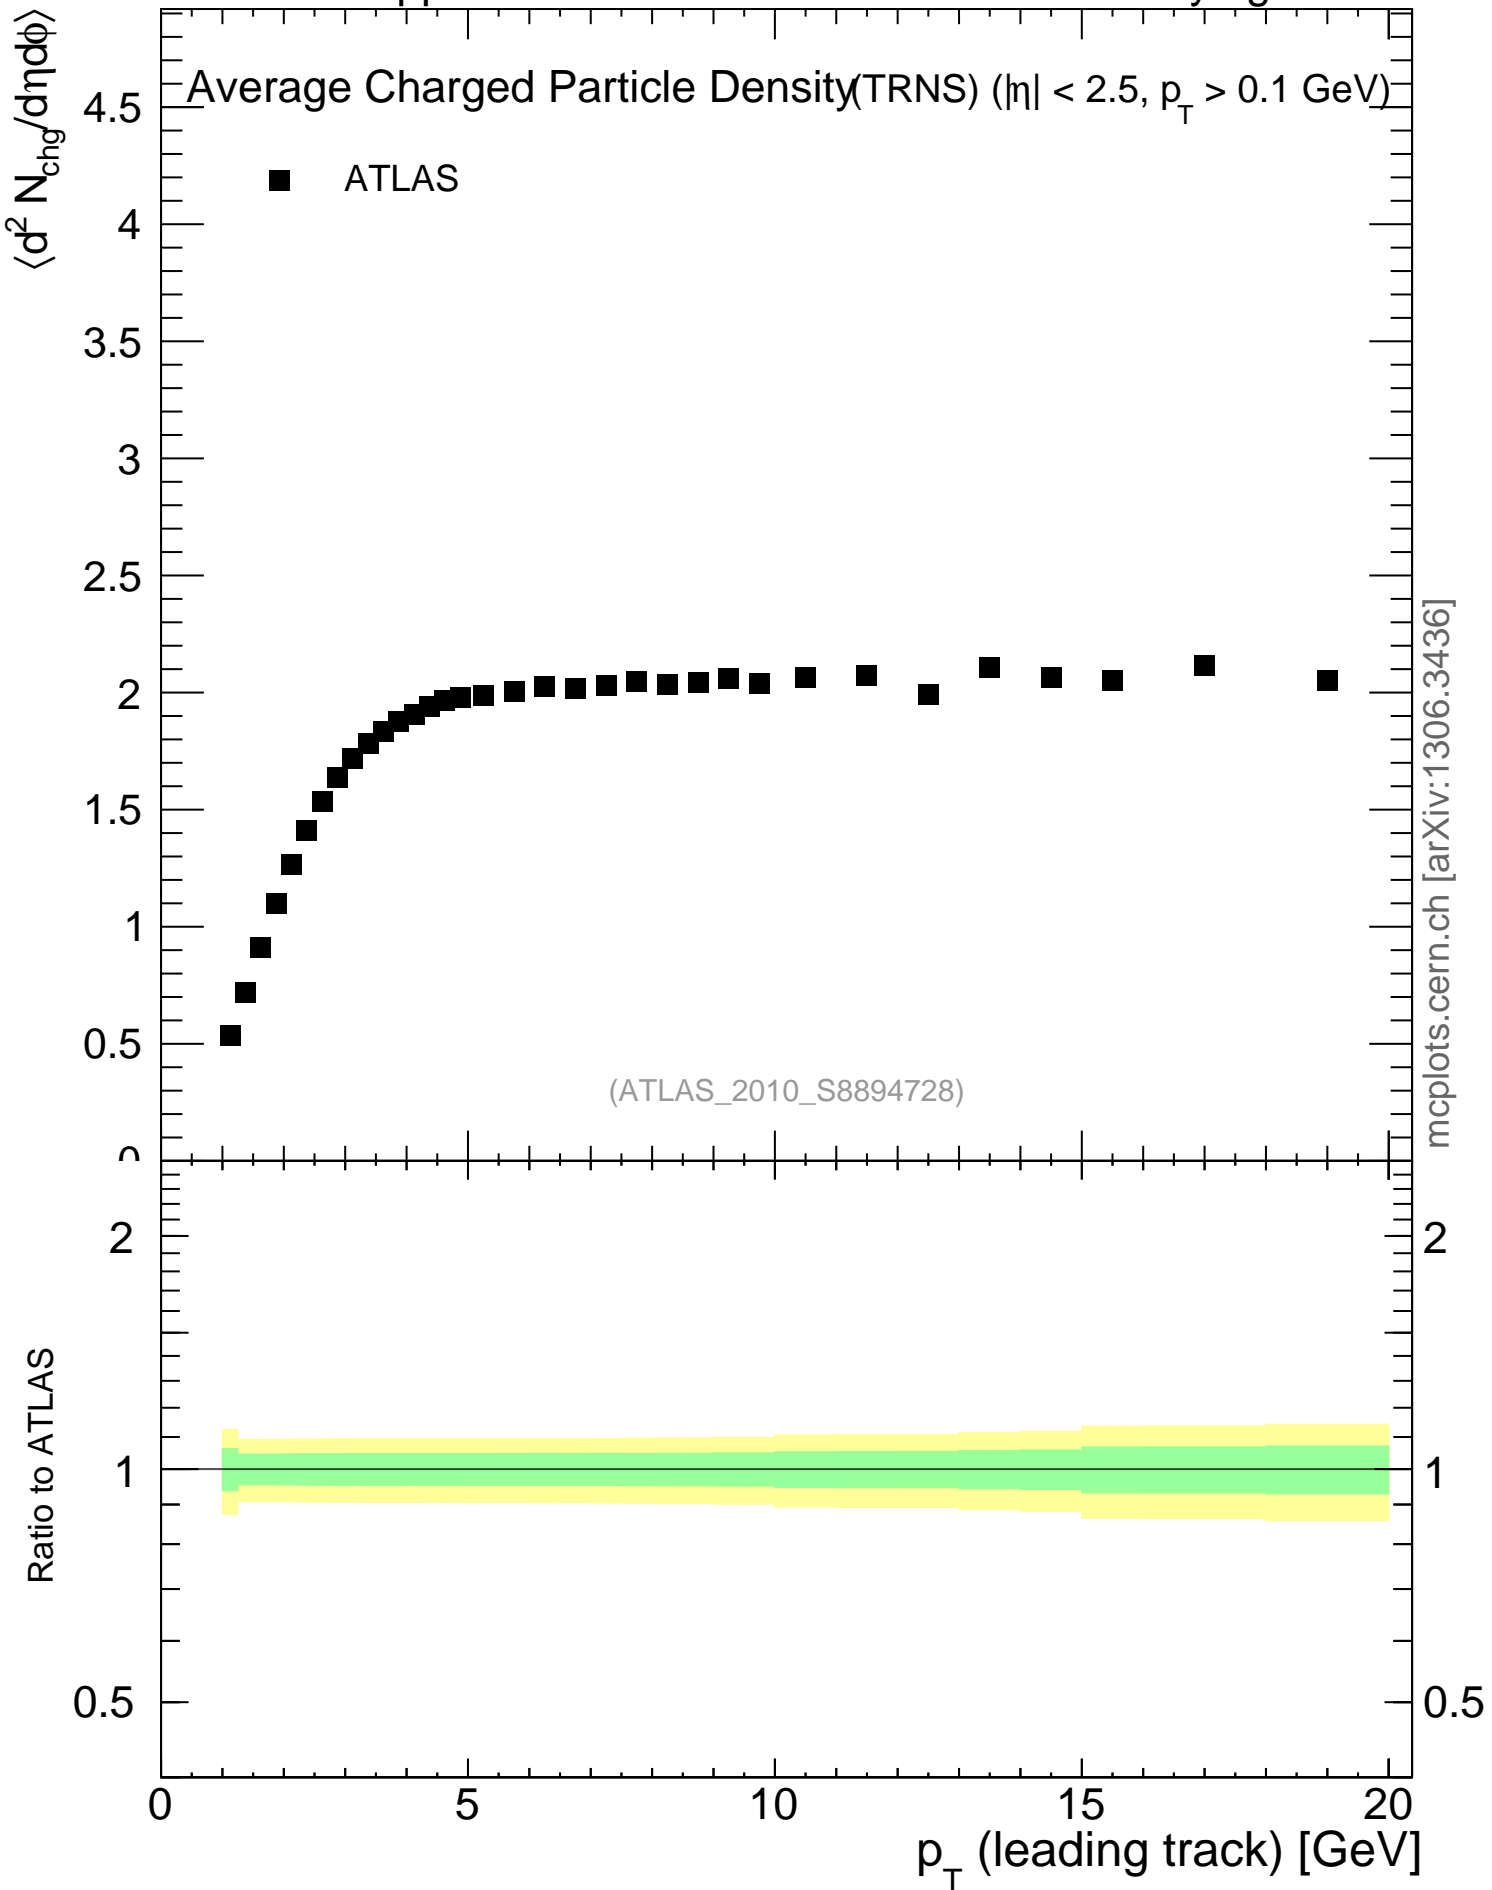

7000 GeV pp

Underlying Event

mcplots.cern.ch [arXiv:1306.3436]