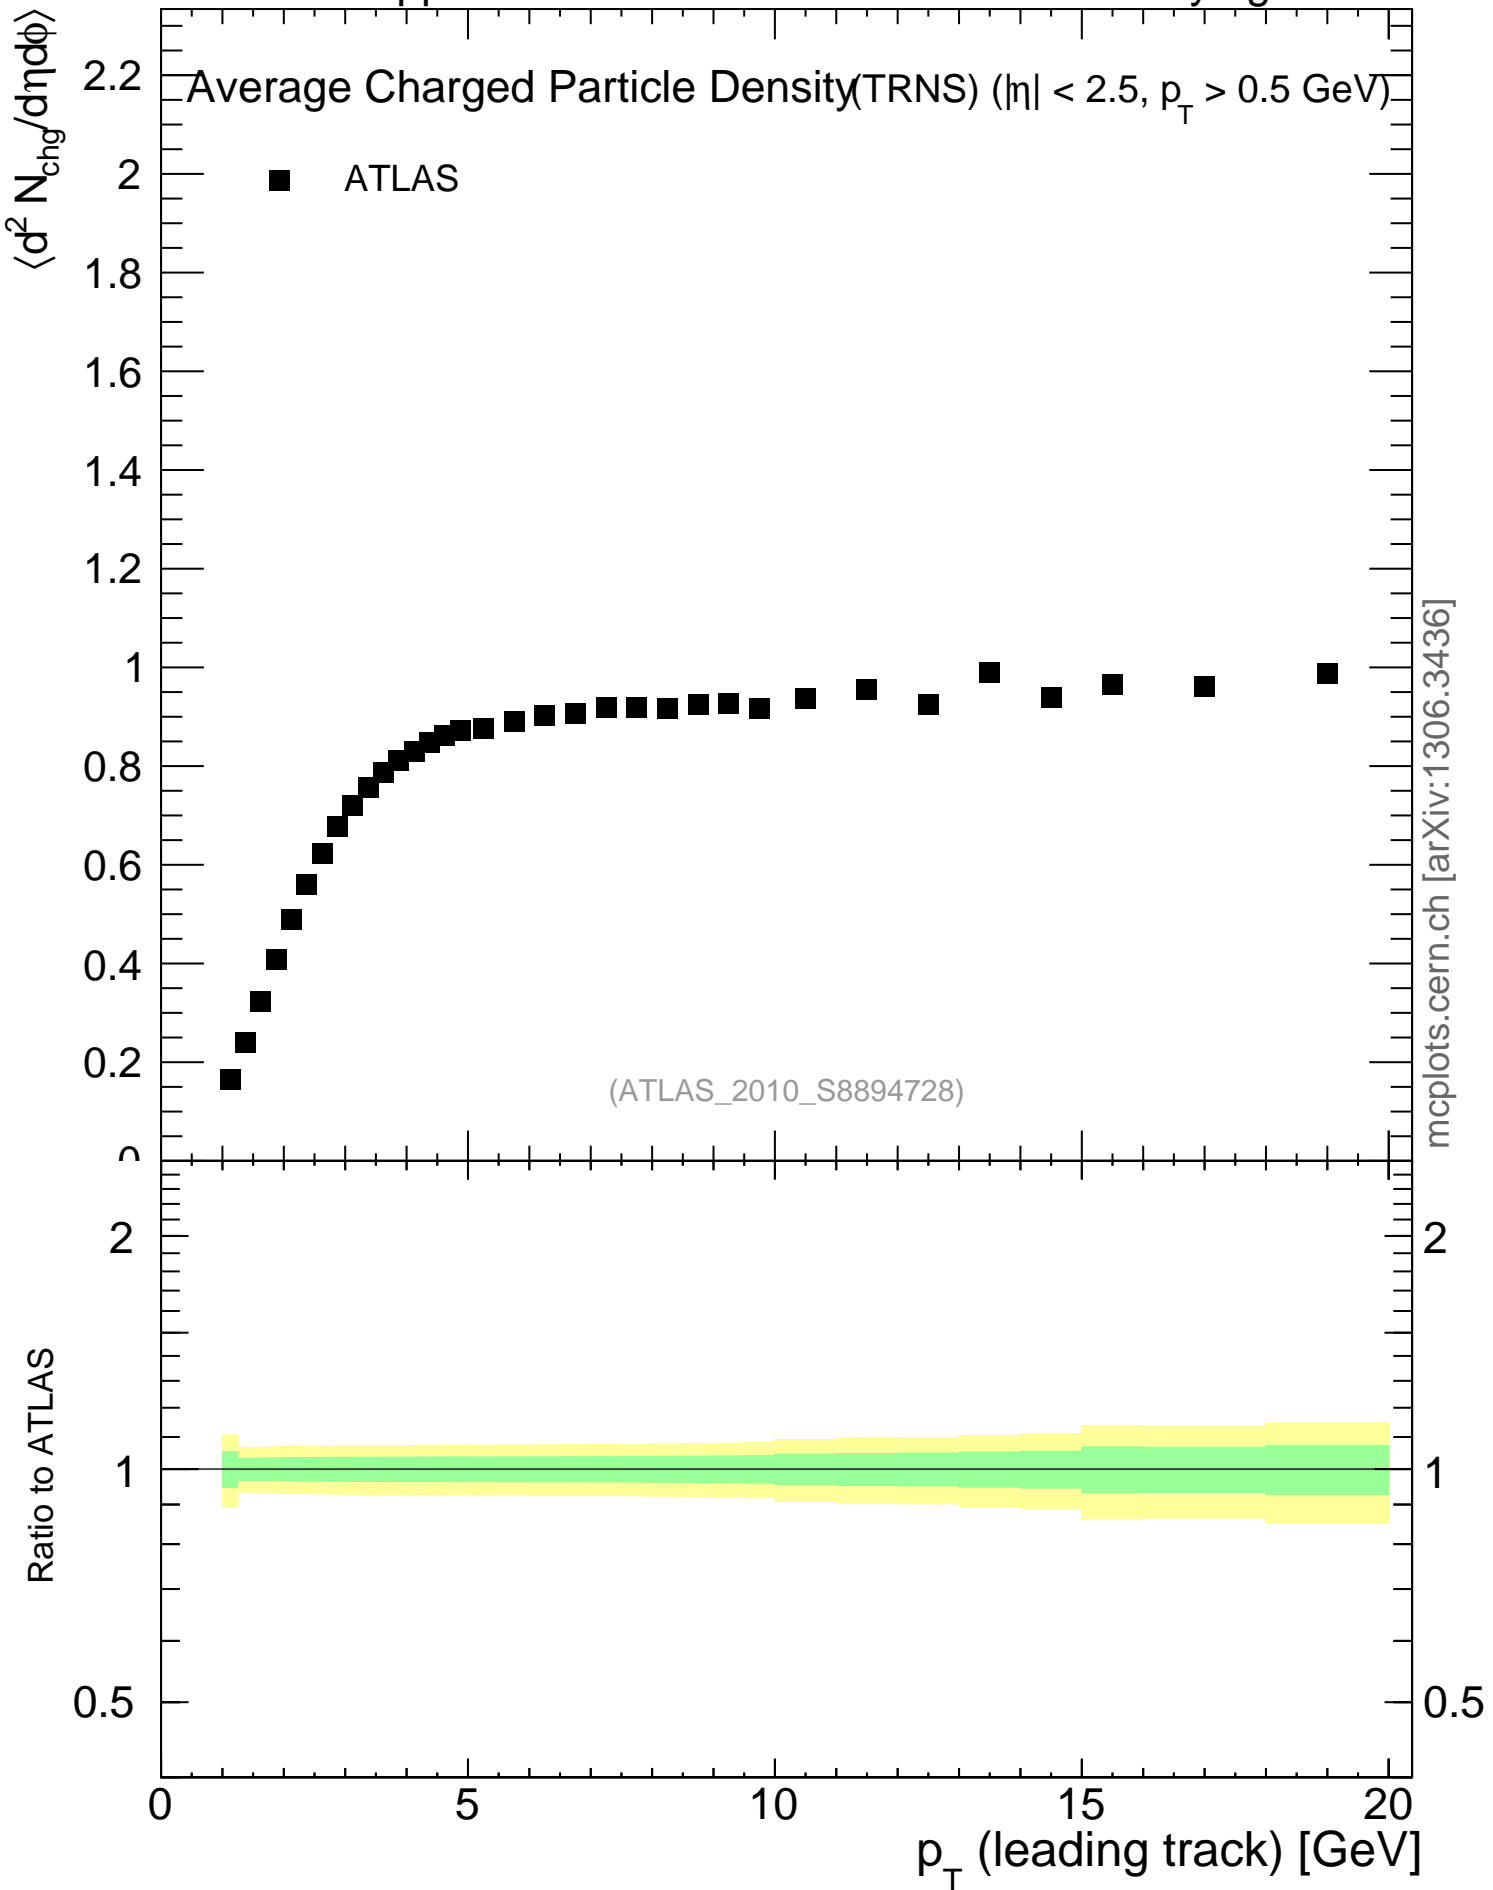

7000 GeV pp

Underlying Event

mcplots.cern.ch [arXiv:1306.3436]