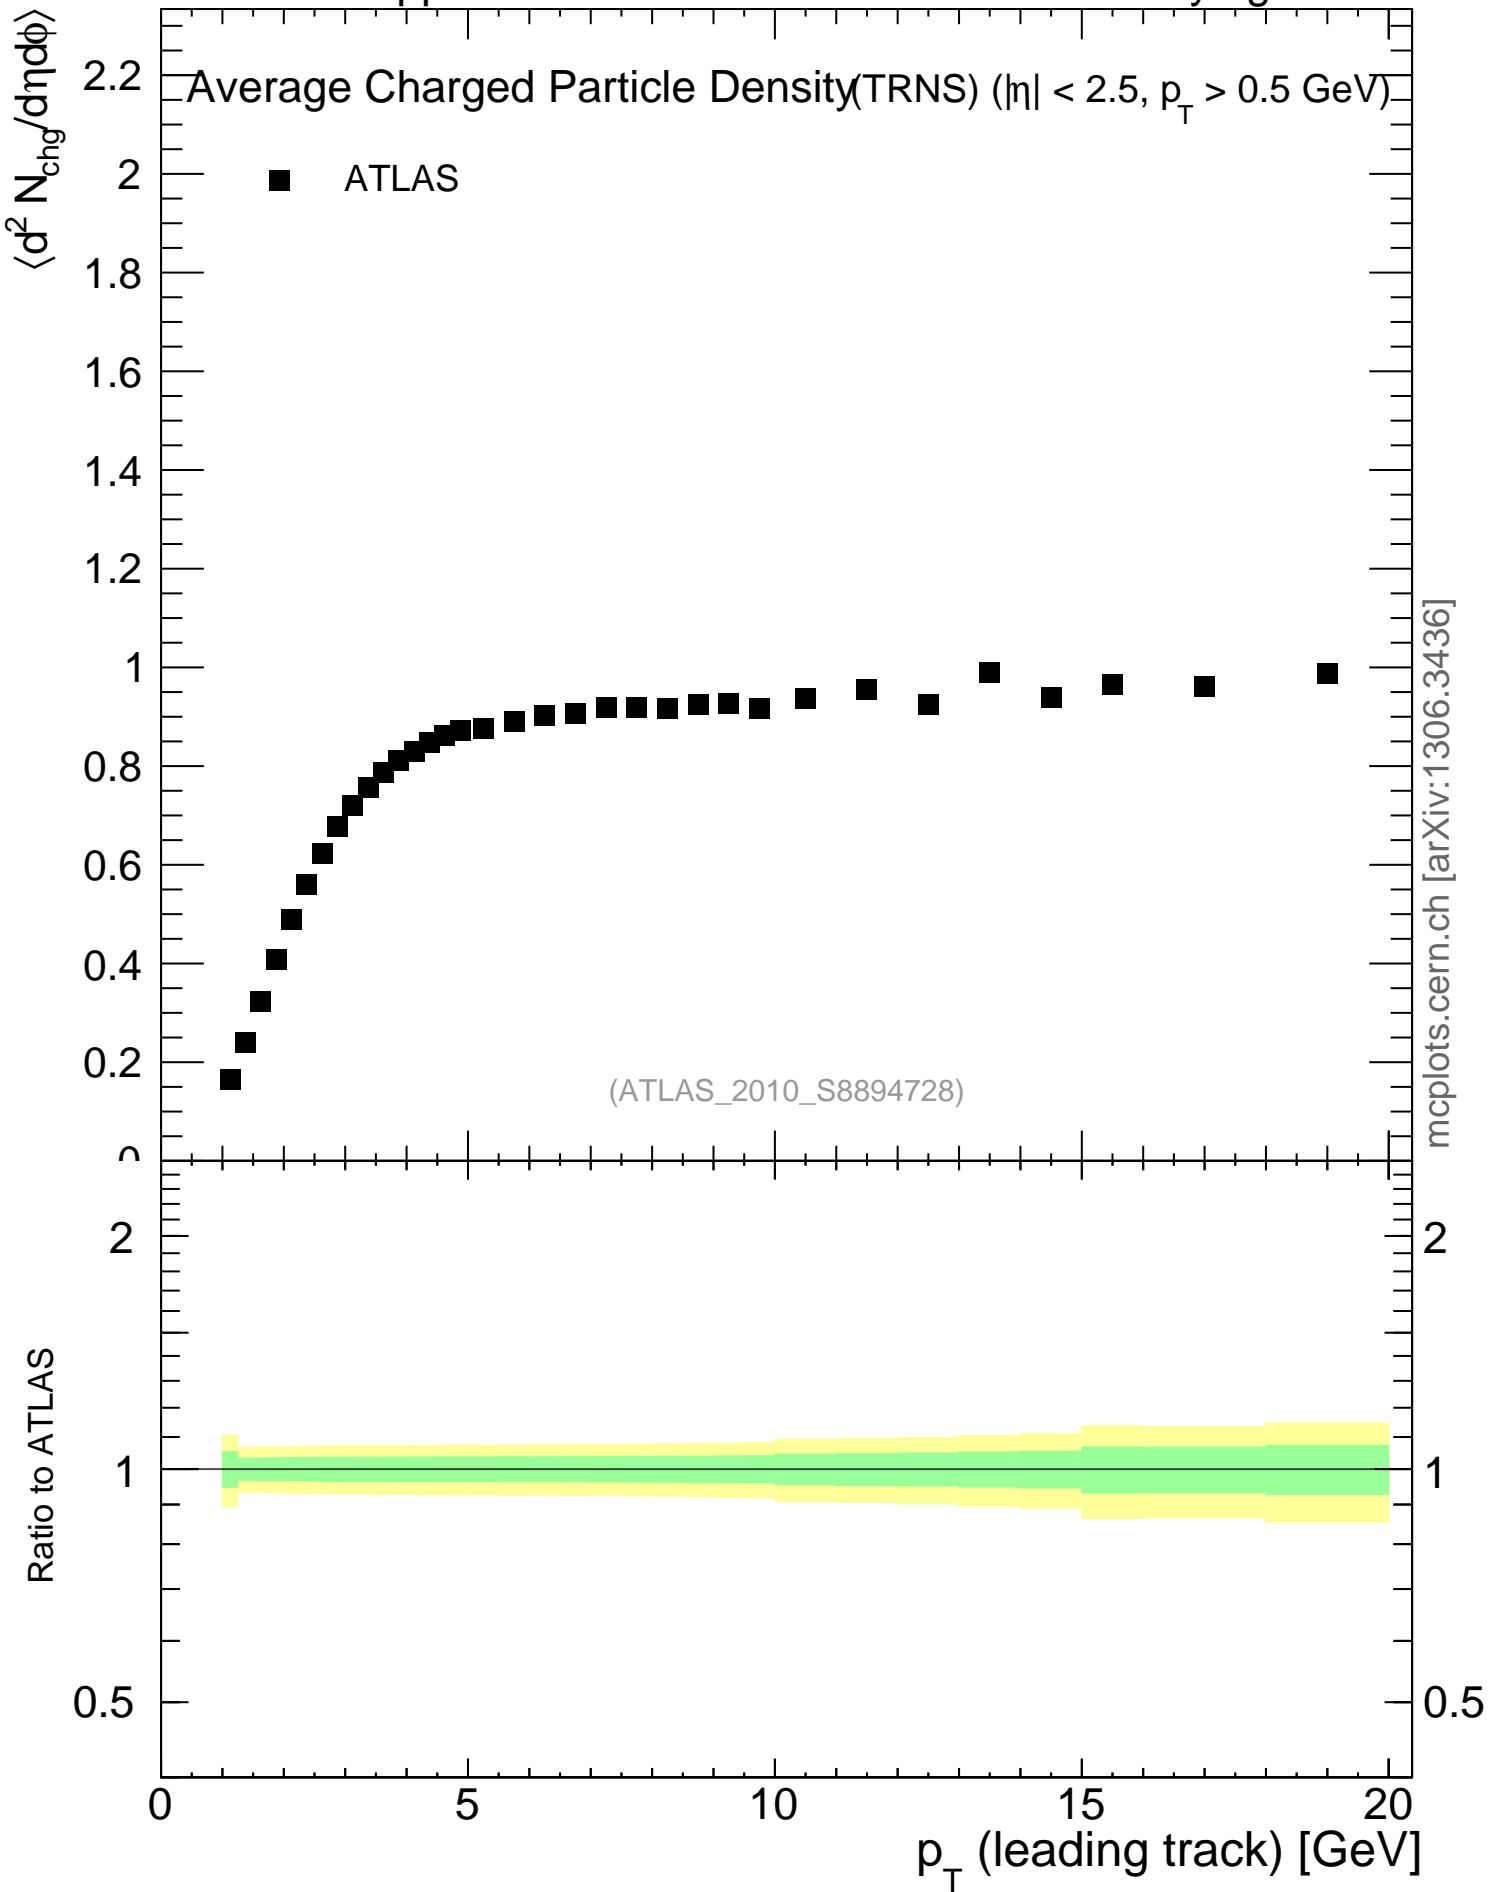

7000 GeV pp

Underlying Event

mcplots.cern.ch [arXiv:1306.3436]