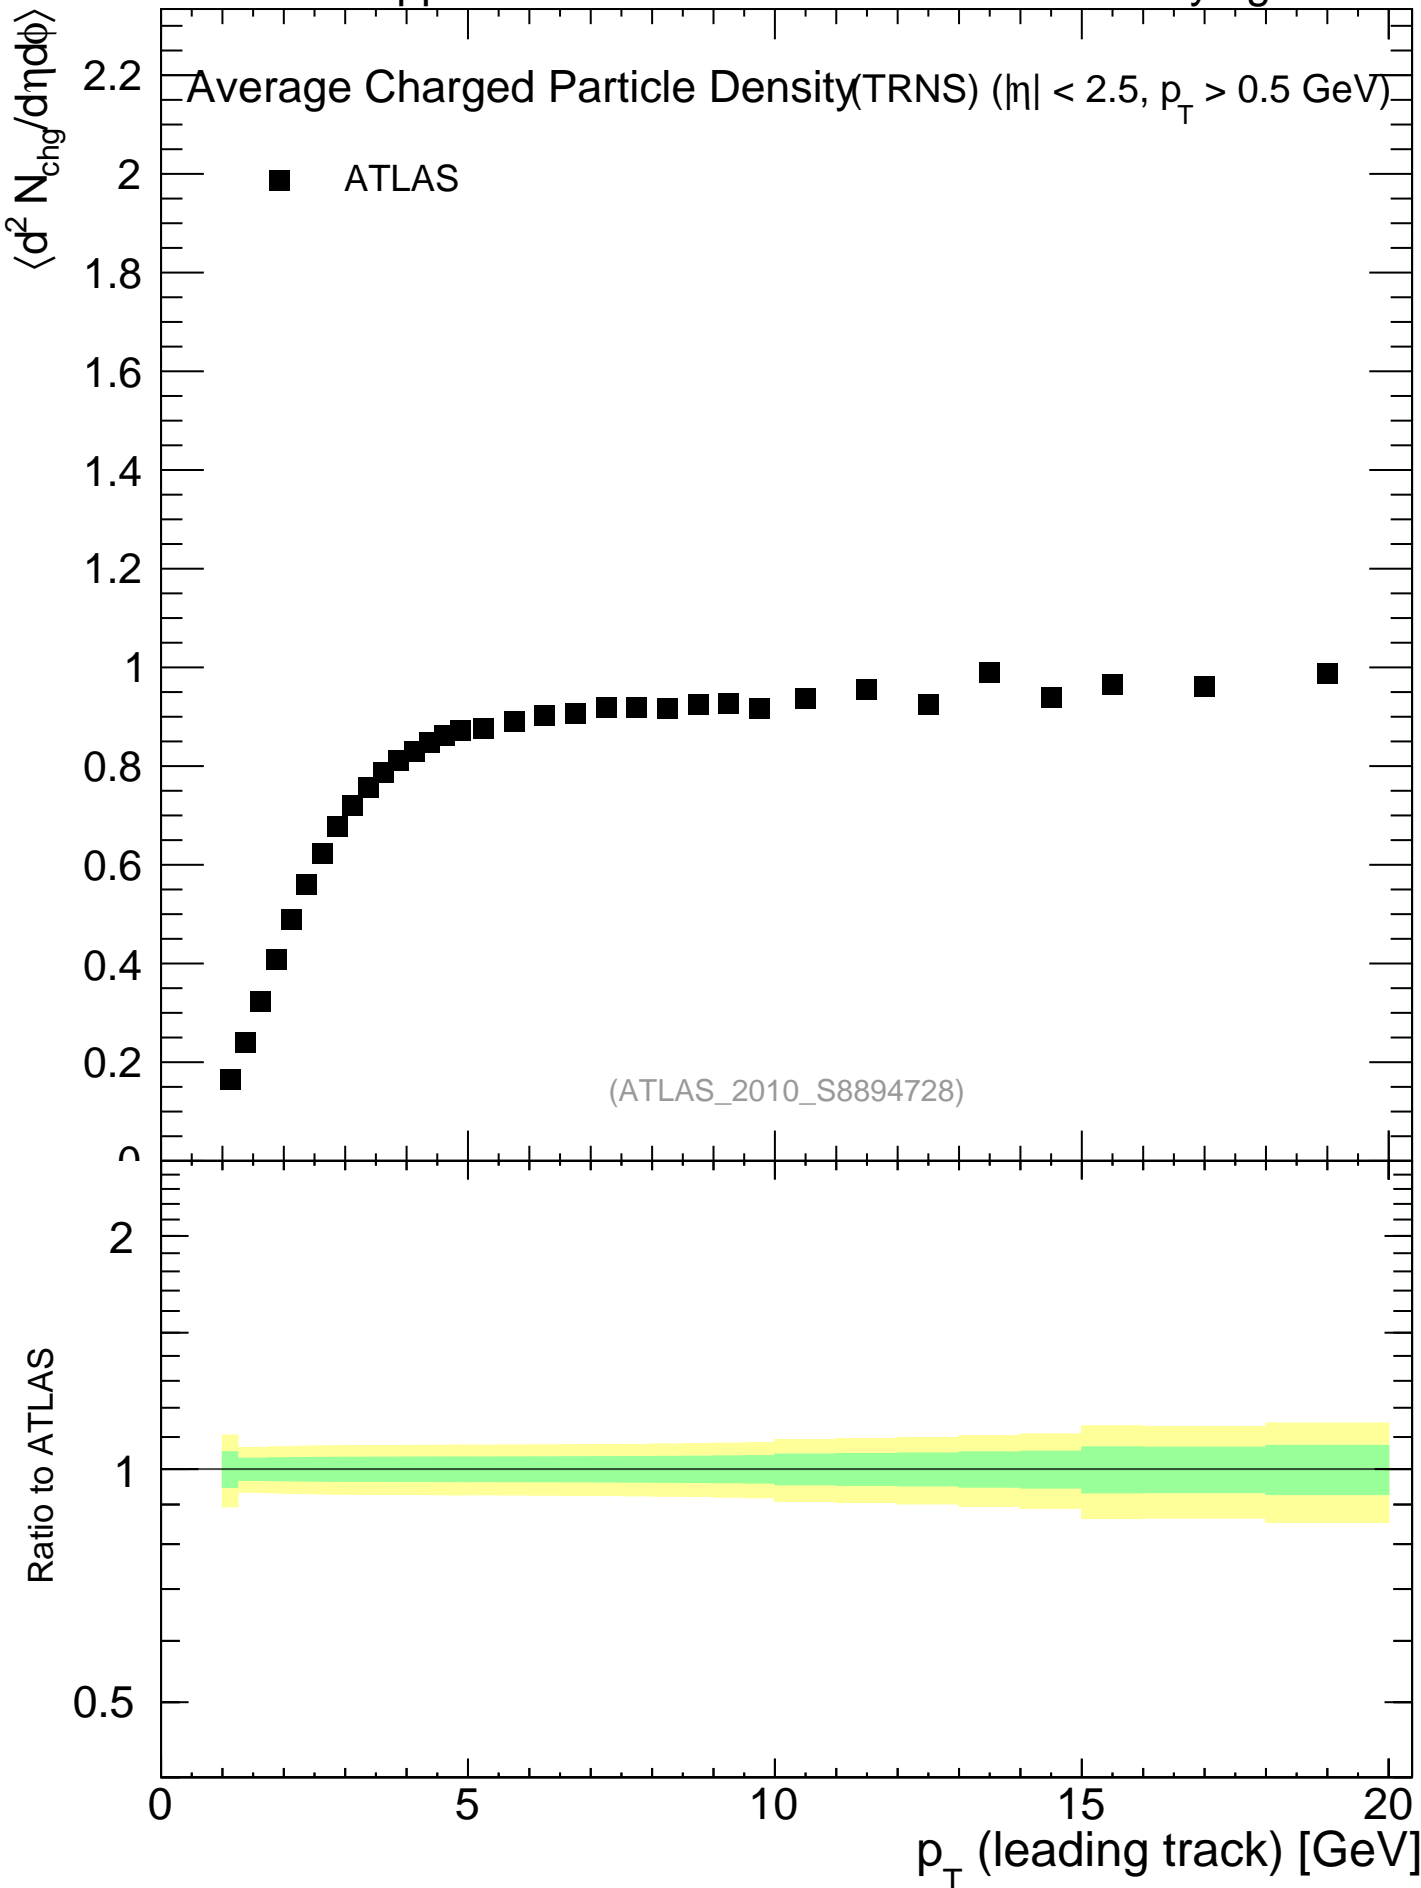

7000 GeV pp

Underlying Event

mcplots.cern.ch [arXiv:1306.3436]