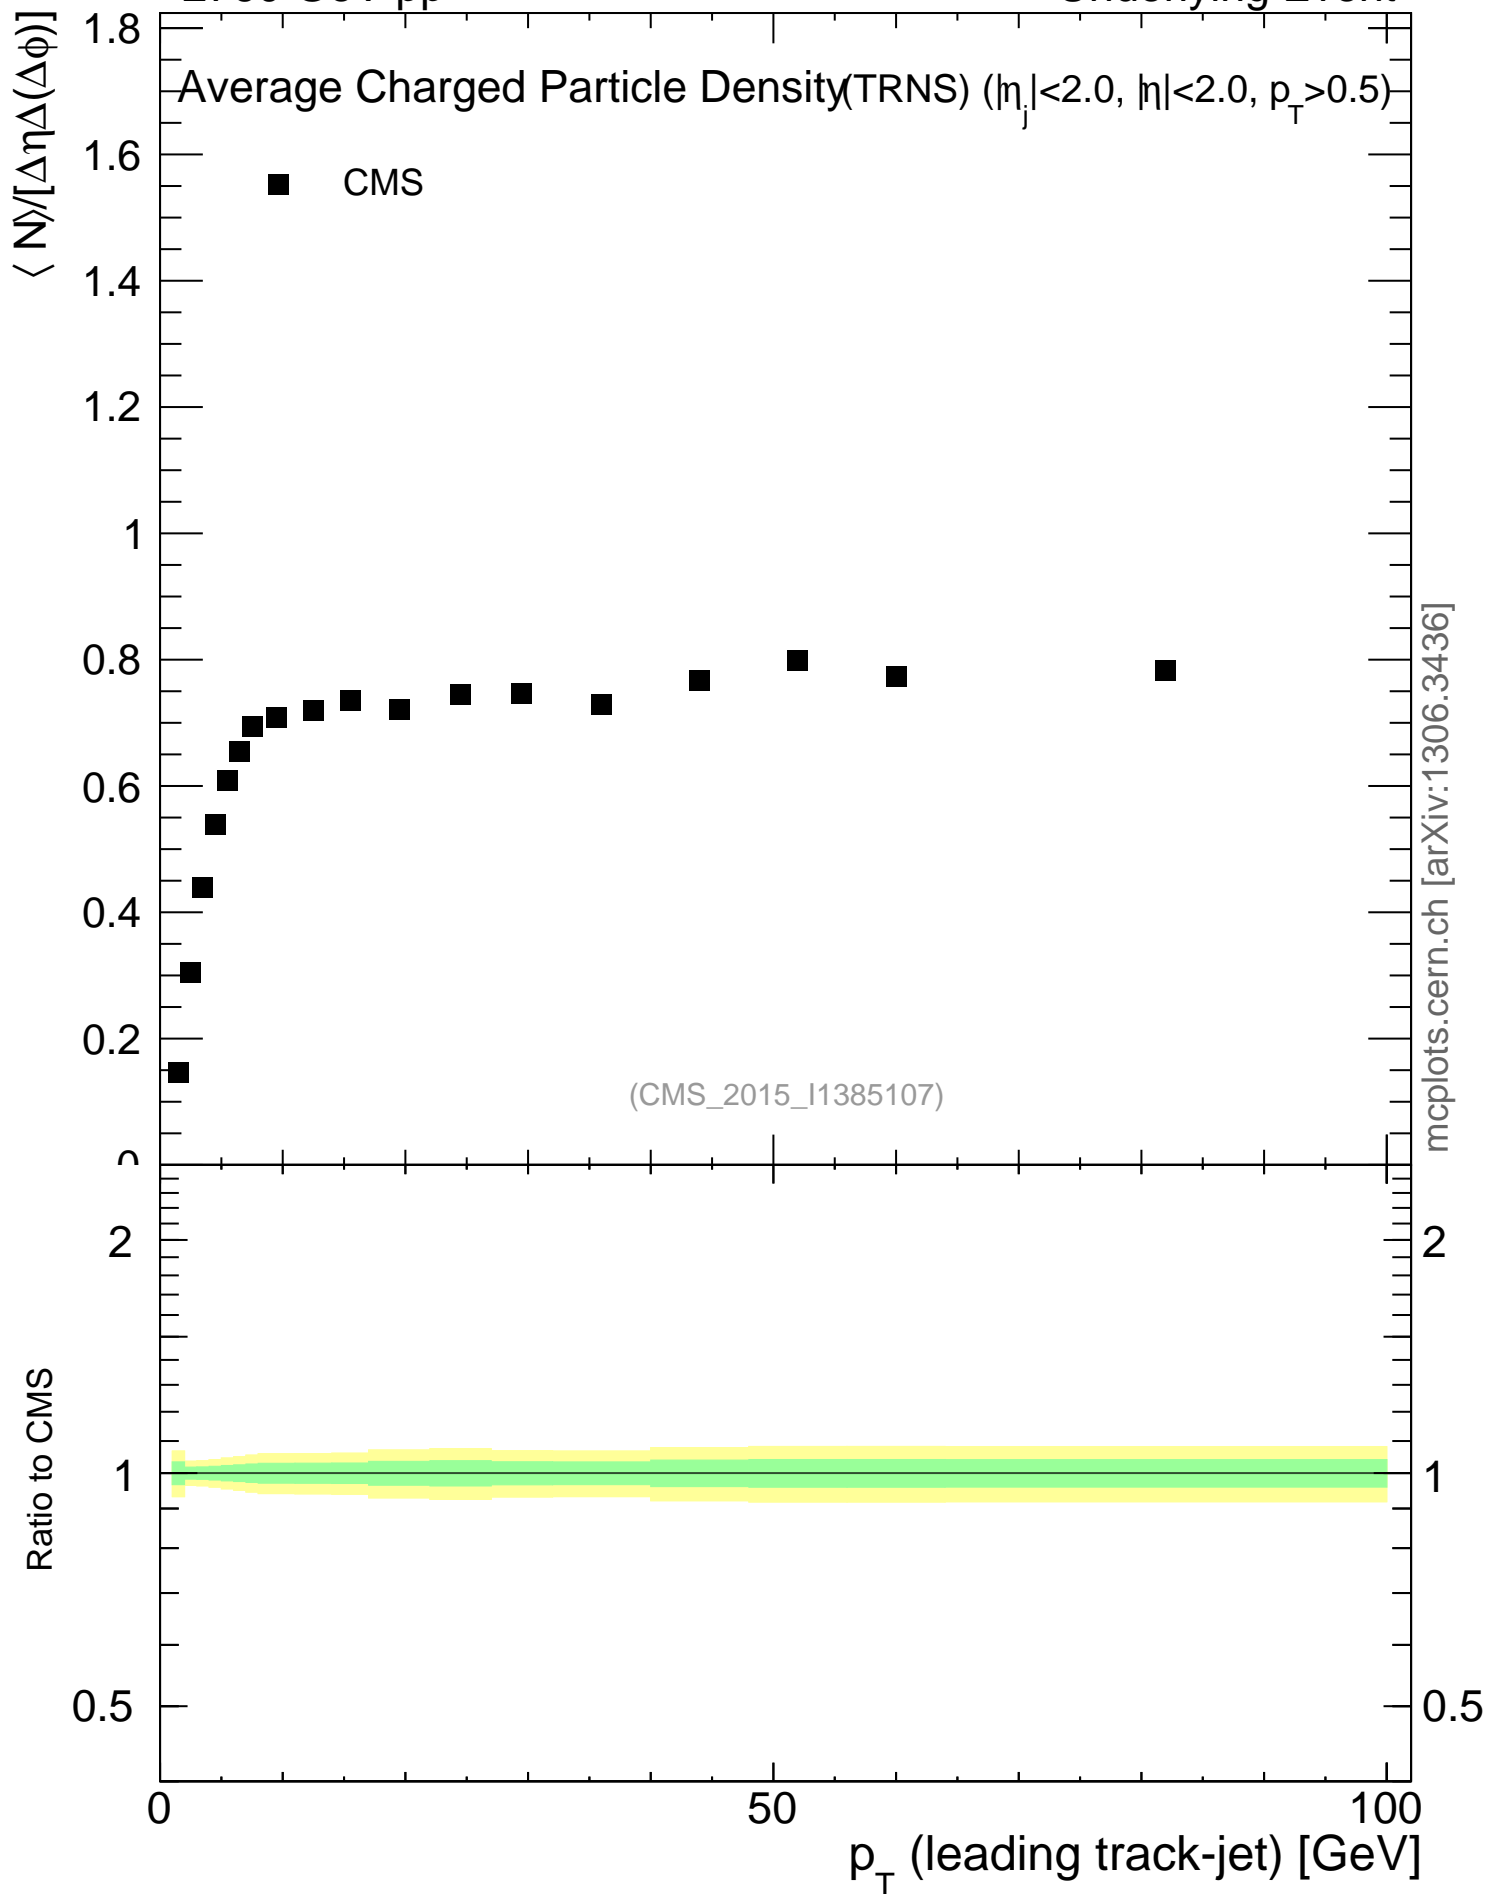

2760 GeV pp

Underlying Event

mcplots.cern.ch [arXiv:1306.3436]