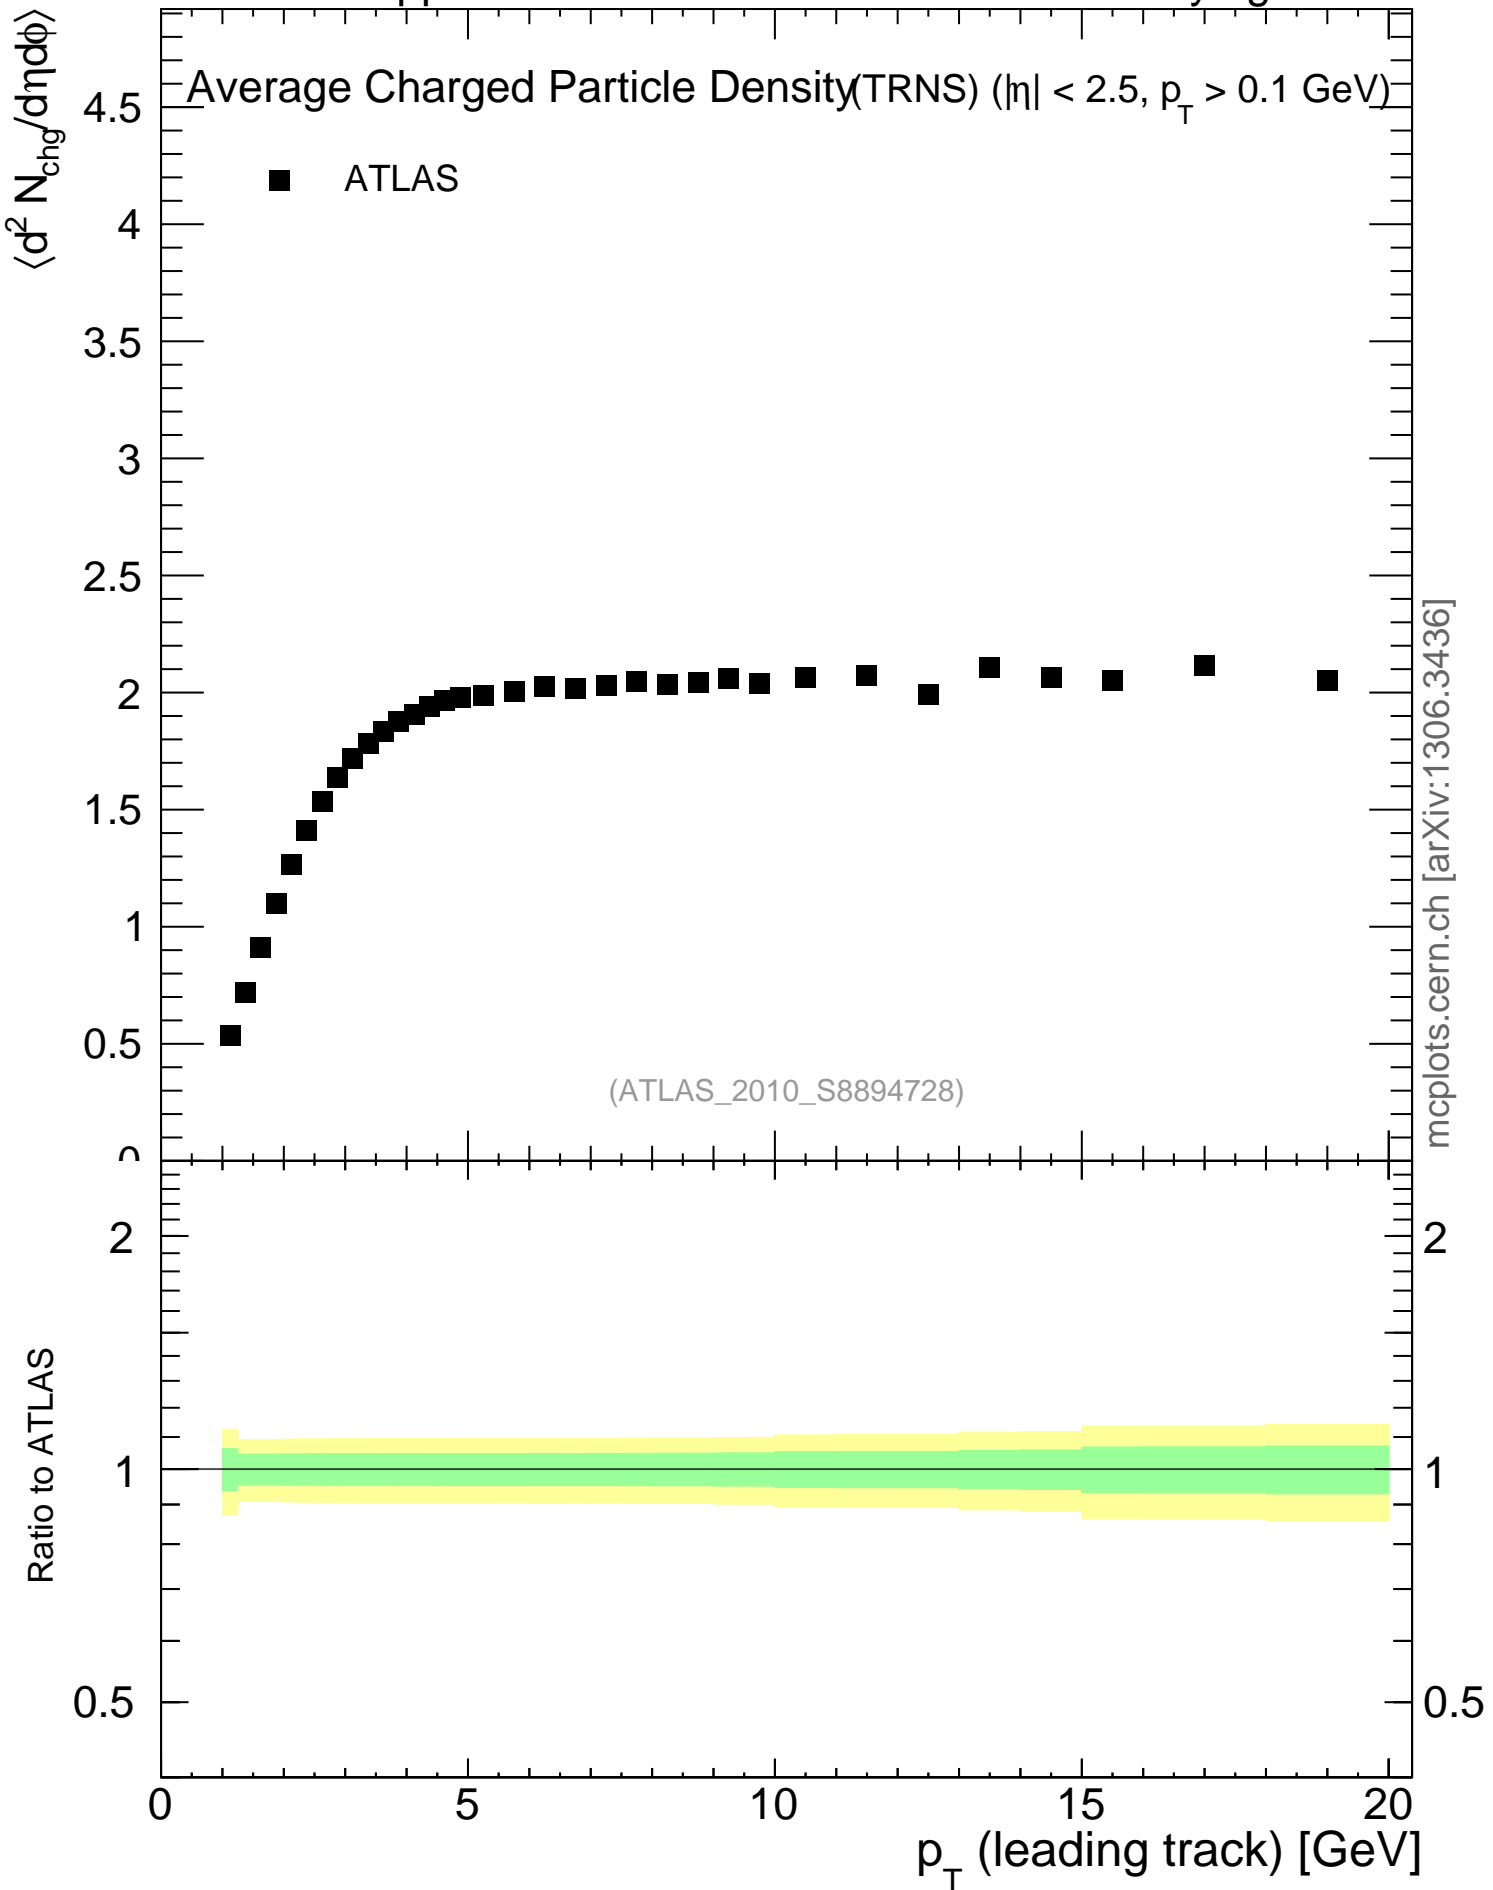

7000 GeV pp

Underlying Event

mcplots.cern.ch [arXiv:1306.3436]