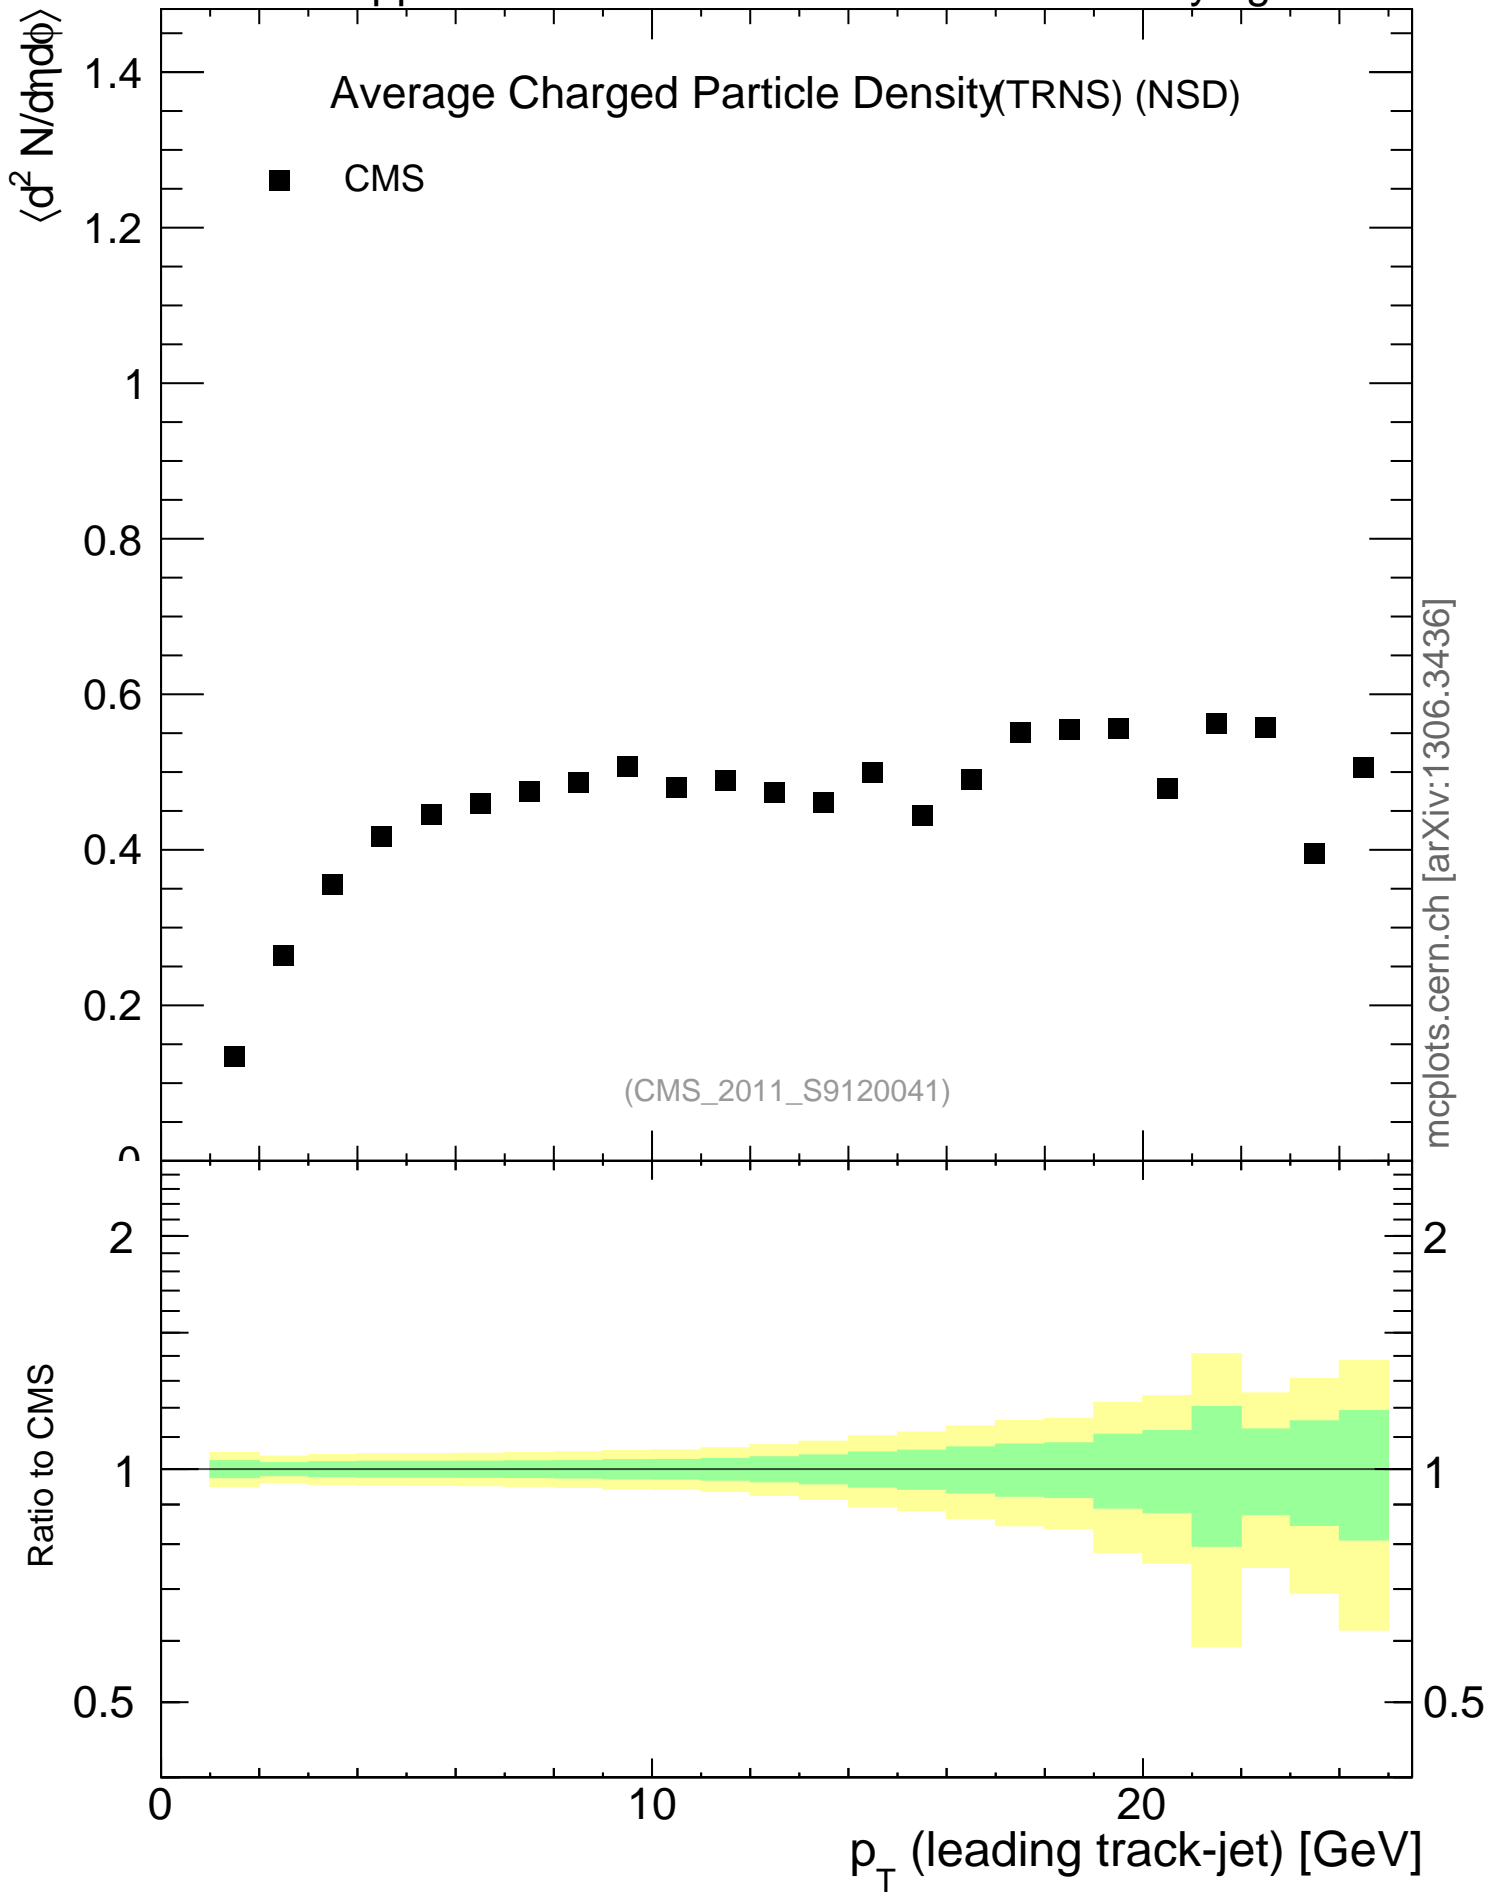

900 GeV pp

Underlying Event

mcplots.cern.ch [arXiv:1306.3436]