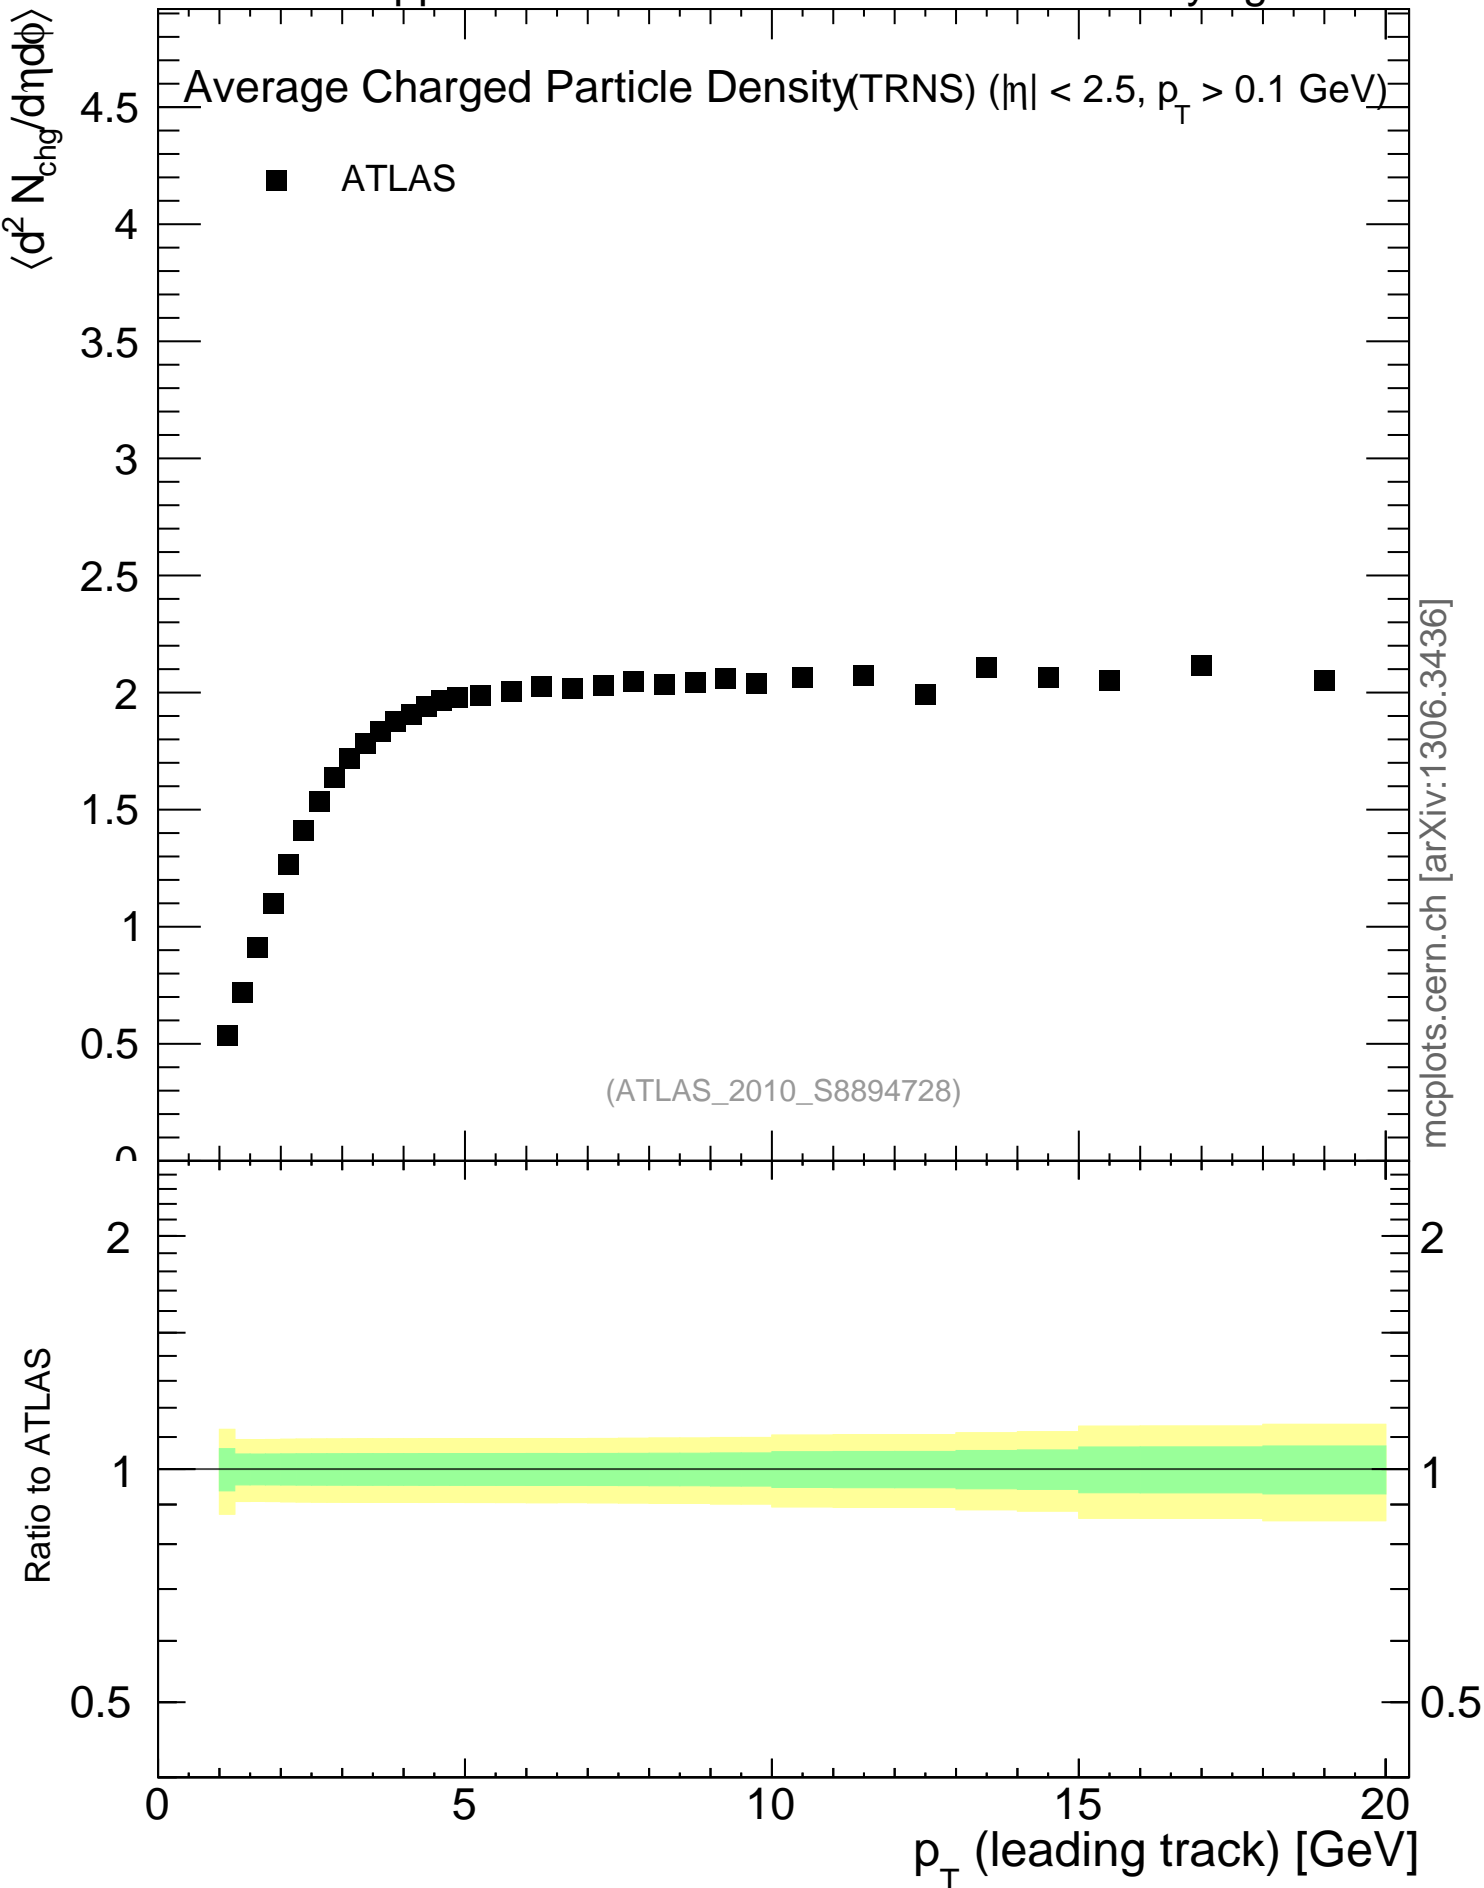

7000 GeV pp

Underlying Event

mcplots.cern.ch [arXiv:1306.3436]