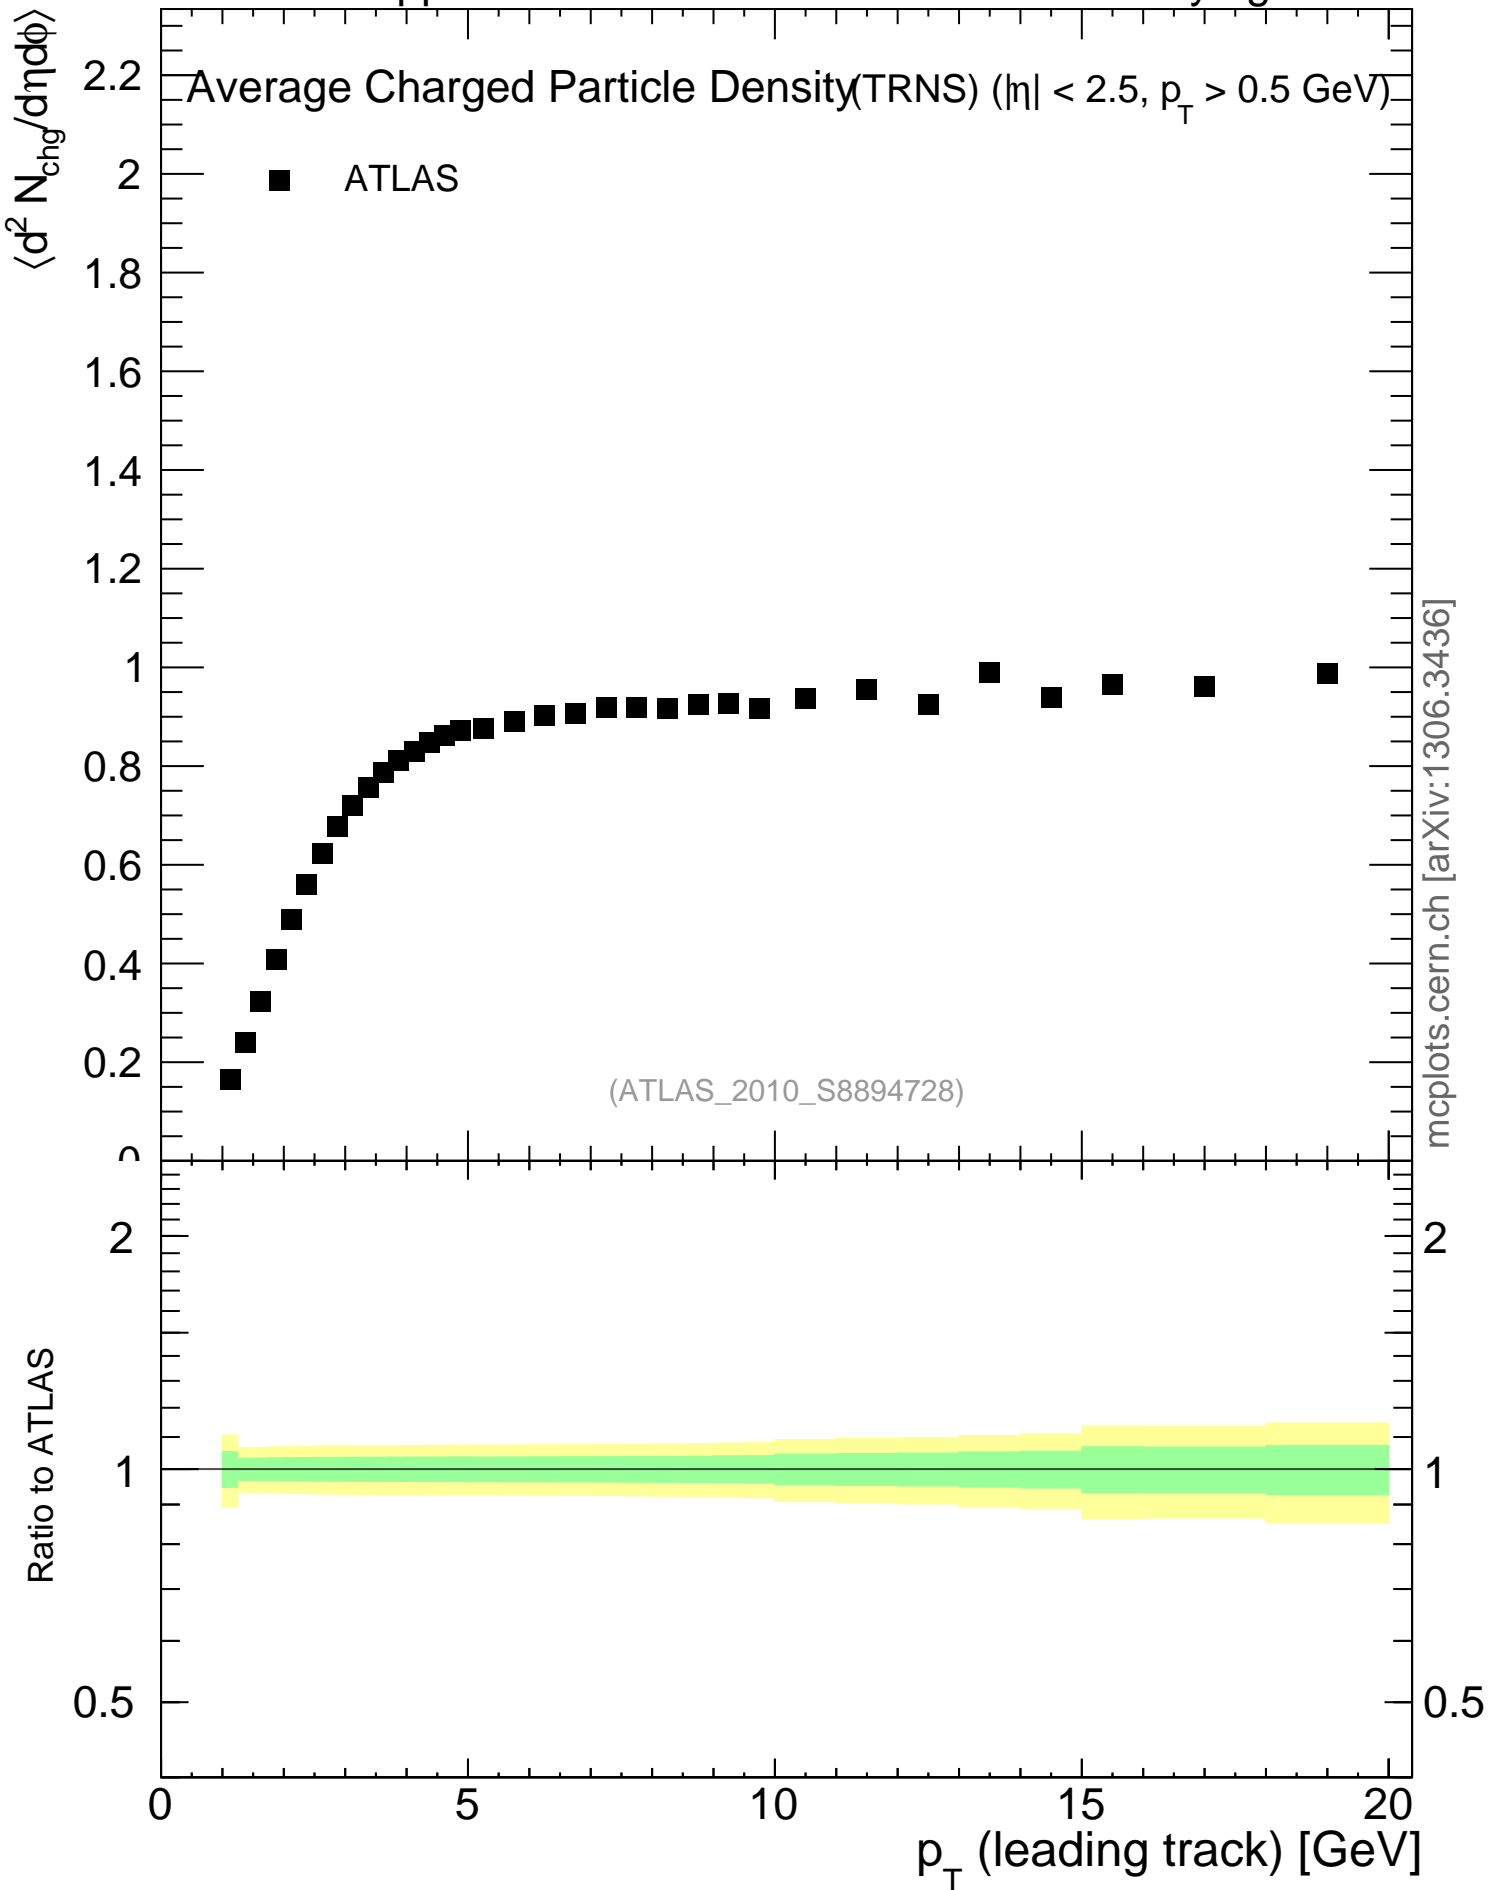

7000 GeV pp

Underlying Event

mcplots.cern.ch [arXiv:1306.3436]