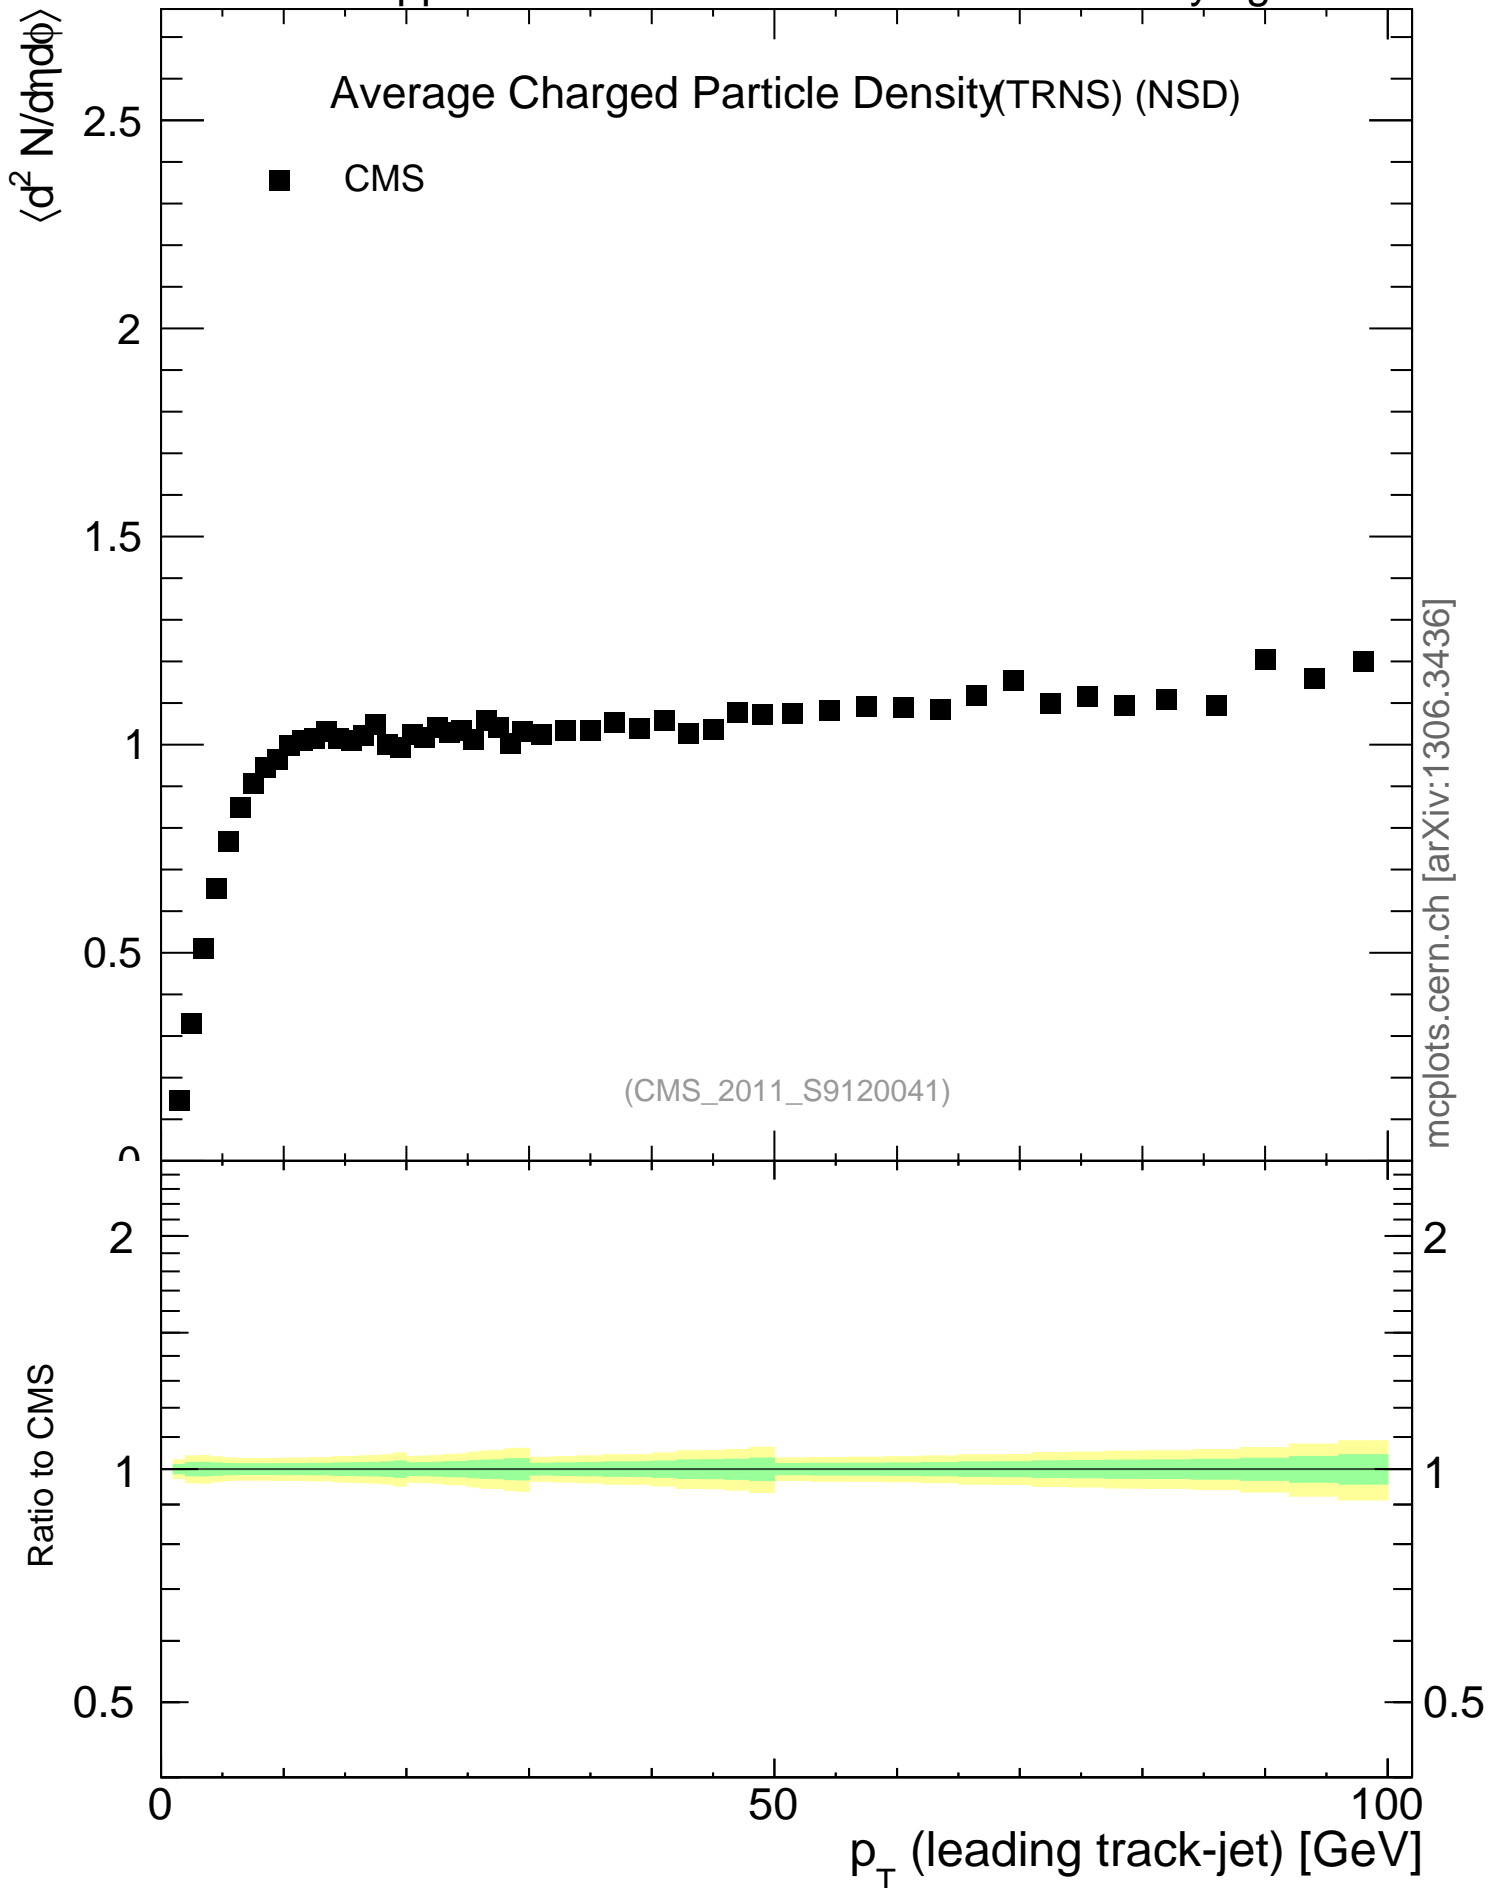

7000 GeV pp

Underlying Event

mcplots.cern.ch [arXiv:1306.3436]